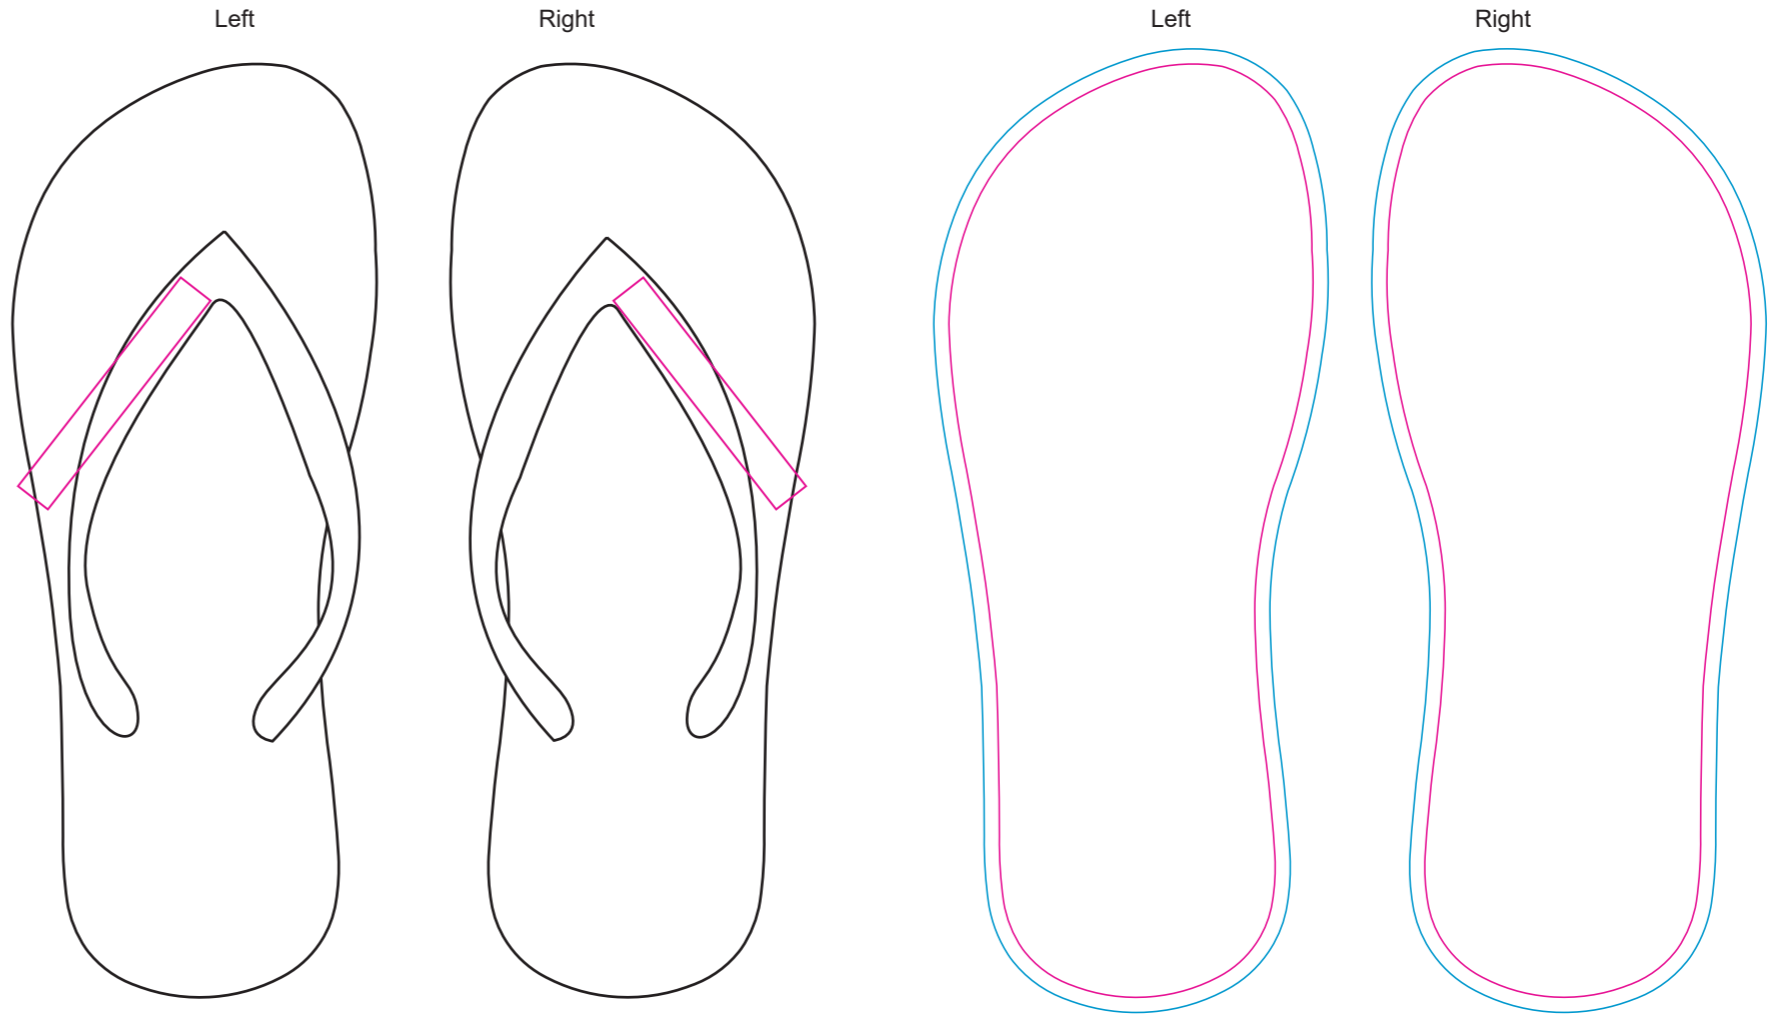

Product: PCH201
 Product Size: Men's Size: S :250 mm (L); M :270 mm (L); L :290 mm (L); XL:310 mm (L)
 Women's Size: S :230 mm (L); M :250 mm (L); L :270 mm (L); XL:290 mm (L)
 Kid's Size: S:175 mm (L); M :190 mm (L); L :210 mm (L); XL:230 mm (L)
 Printed bag packaging: 288mm(w) x 400mm(h)
 Decoration Options: Screen print, UV full colour

Visual for reference only. Not 100% same as actual product

Universal for all sizes
 Top view

Strap: Screen Print size: 70mm(w) x 10mm(h)
 not actual size

Sole: Screen Print/UV Full Colour Print size: Full size

— Knife line
 — Bleed line

Right Side

Right Side

Left Side

Left Side

Lateral side: UV Full Colour Print size: Full size

— Knife line
 — Bleed line

Visual for reference only. Not 100% same as actual product

Print size: 288mm(w) x 400mm(h)