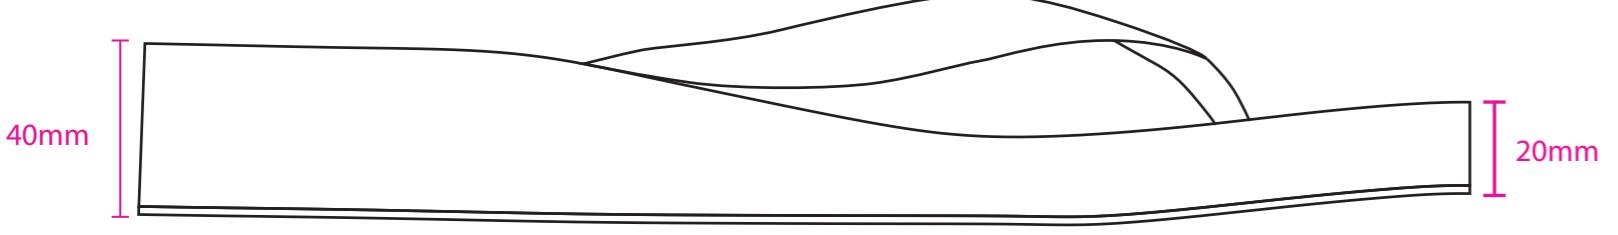

Product: PCH201
 Product Size: Men's Size: S :250 mm (L); M :270 mm (L); L :290 mm (L); XL:310 mm (L)
 Women's Size: S :230 mm (L); M :250 mm (L); L :270 mm (L); XL:290 mm (L)
 Kid's Size: S:175 mm (L); M :190 mm (L); L :210 mm (L); XL:230 mm (L)
 Printed bag packaging: 288mm(w) x 400mm(h)
 Decoration Options: Screen print, UV full colour

Visual for reference only. Not 100% same as actual product

Universal for all sizes
 Top view

Strap: Screen Print size: 70mm(w) x 10mm(h)
 not actual size

Sole: Screen Print/UV Full Colour Print size: Full size

— Knife line
 — Bleed line

Right Side

Right Side

Left Side

Left Side

Lateral side: UV Full Colour Print size: Full size

— Knife line
 — Bleed line

Visual for reference only. Not 100% same as actual product

Print size: 288mm(w) x 400mm(h)