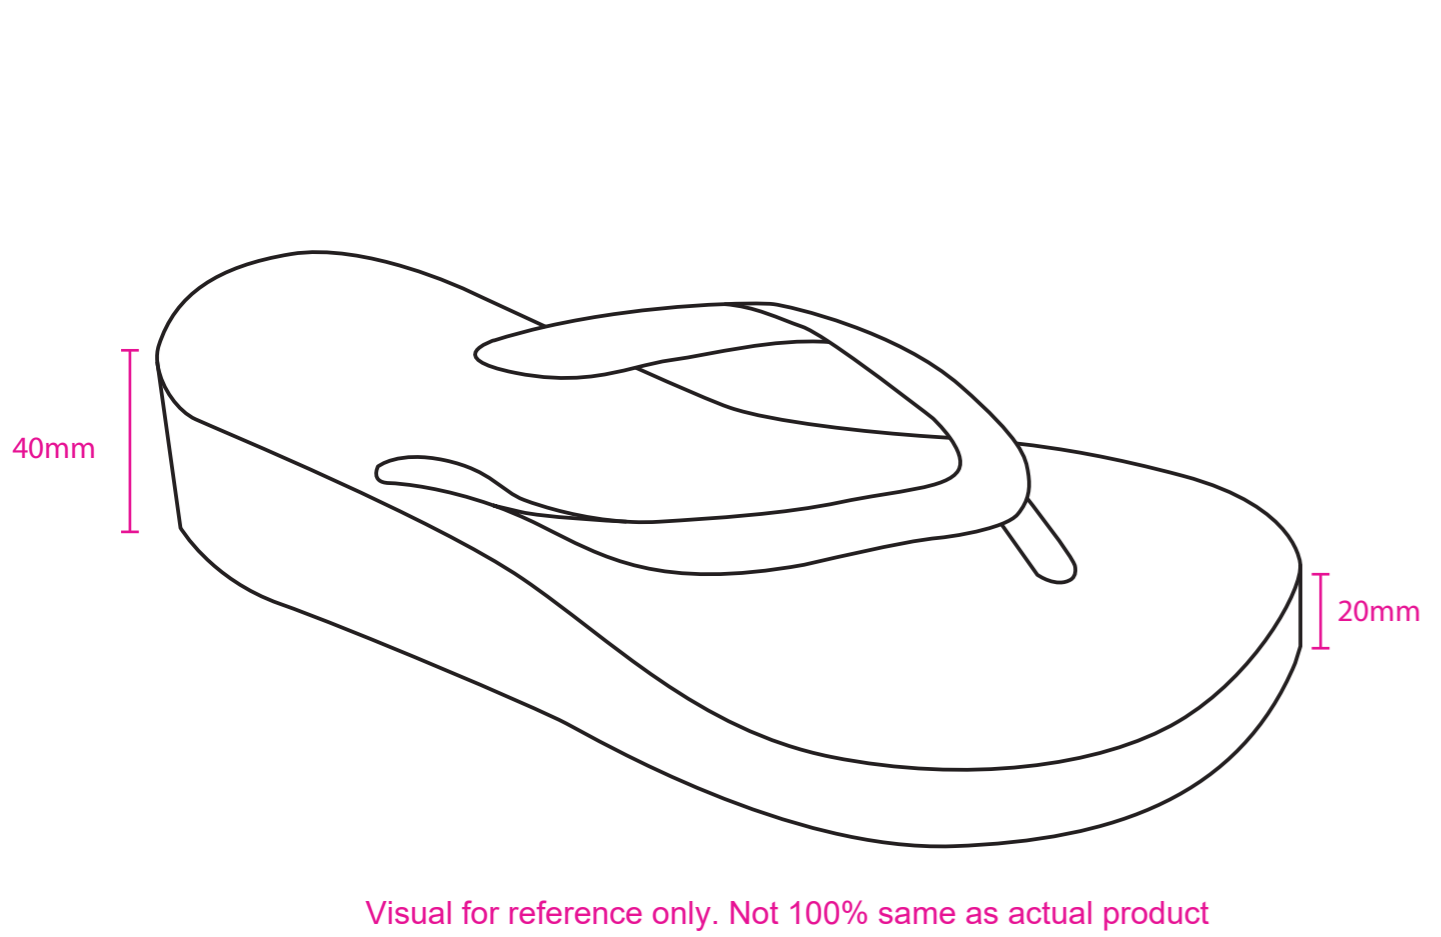

Product: PCH201
 Product Size: Men's Size: S :250 mm (L); M :270 mm (L); L :290 mm (L); XL:310 mm (L)
 Women's Size: S :230 mm (L); M :250 mm (L); L :270 mm (L); XL:290 mm (L)
 Kid's Size: S:175 mm (L); M :190 mm (L); L :210 mm (L); XL:230 mm (L)
 Printed bag packaging: 288mm(w) x 400mm(h)
 Decoration Options: Screen print, UV full colour

Visual for reference only. Not 100% same as actual product

Universal for all sizes
 Top view

Strap: Screen Print size: 70mm(w) x 10mm(h)
 not actual size

Sole: Screen Print/UV Full Colour Print size: Full size

— Knife line
 — Bleed line

Right Side

Right Side

Left Side

Left Side

Lateral side: UV Full Colour Print size: Full size

— Knife line
 — Bleed line

Visual for reference only. Not 100% same as actual product

Print size: 288mm(w) x 400mm(h)