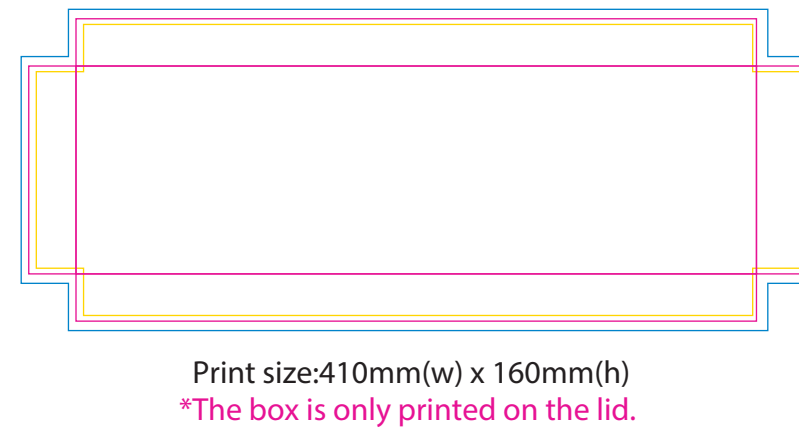

Packaging

Envelope

Tin

Screen Print
Top

Print size: 50mm(dia)
Shown at 50% actual size

Full colour Print

Print size: 204.1mm(w) x 115mm(h)
Shown at 50% actual size

Print size: 65mm(dia)