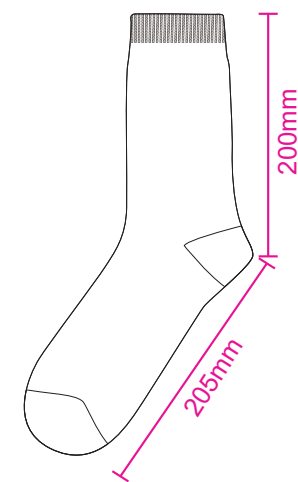

Product: PCH209  
 Product Size: Socks: 190mm x 200mm, Envelope: 220mm(w)x110mm(h)  
 Decoration Options: Sock: Digital Print, Envelope: CMYK

Shown at 35% actual size

Print size: 165.1mm(w) x 389.7mm(h)

- Safe print area
- Bleed area
- Knife line
- Stitching

Shown at 50% actual size

Card

Print size: 72mm(w) x 170mm(h)  
 Shown at 50% actual size

Paper Girdle

Product size: 84mm(w) x 70mm(h) x 20mm(d)  
 Print size: 238mm(w) x 70mm(h)

## Tin

Screen Print  
Top

Print size: 50mm(dia)  
Shown at 50% actual size

Full colour Print

Print size: 204.1mm(w) x 115mm(h)  
Shown at 50% actual size

Print size: 65mm(dia)