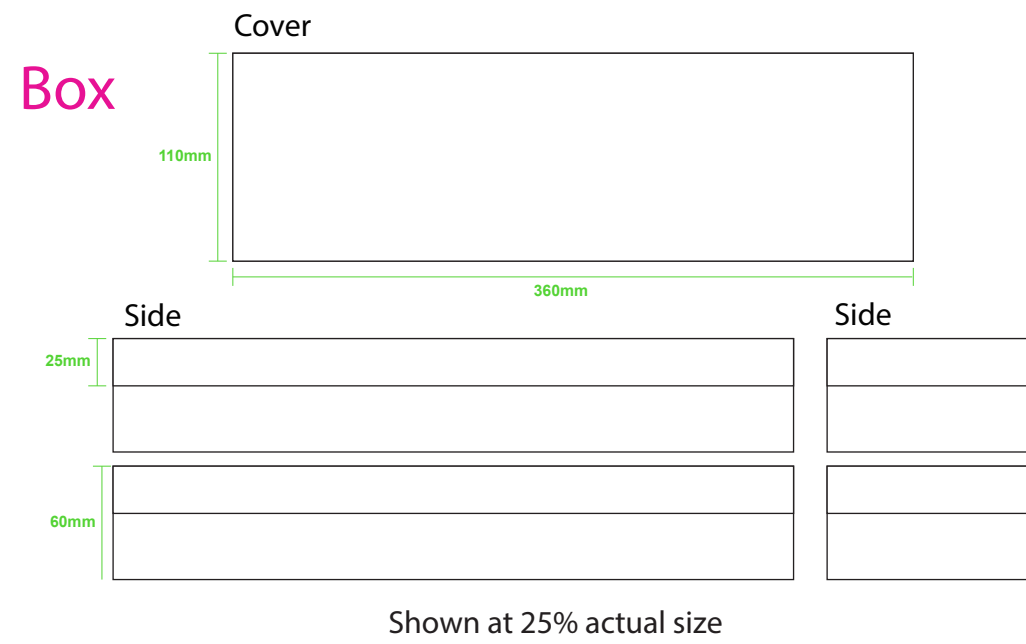

Packaging

Envelope

Tin

Screen Print
Top

Print size: 50mm(dia)
Shown at 50% actual size

Full colour Print

Print size: 204.1mm(w) x 115mm(h)
Shown at 50% actual size

Print size: 65mm(dia)