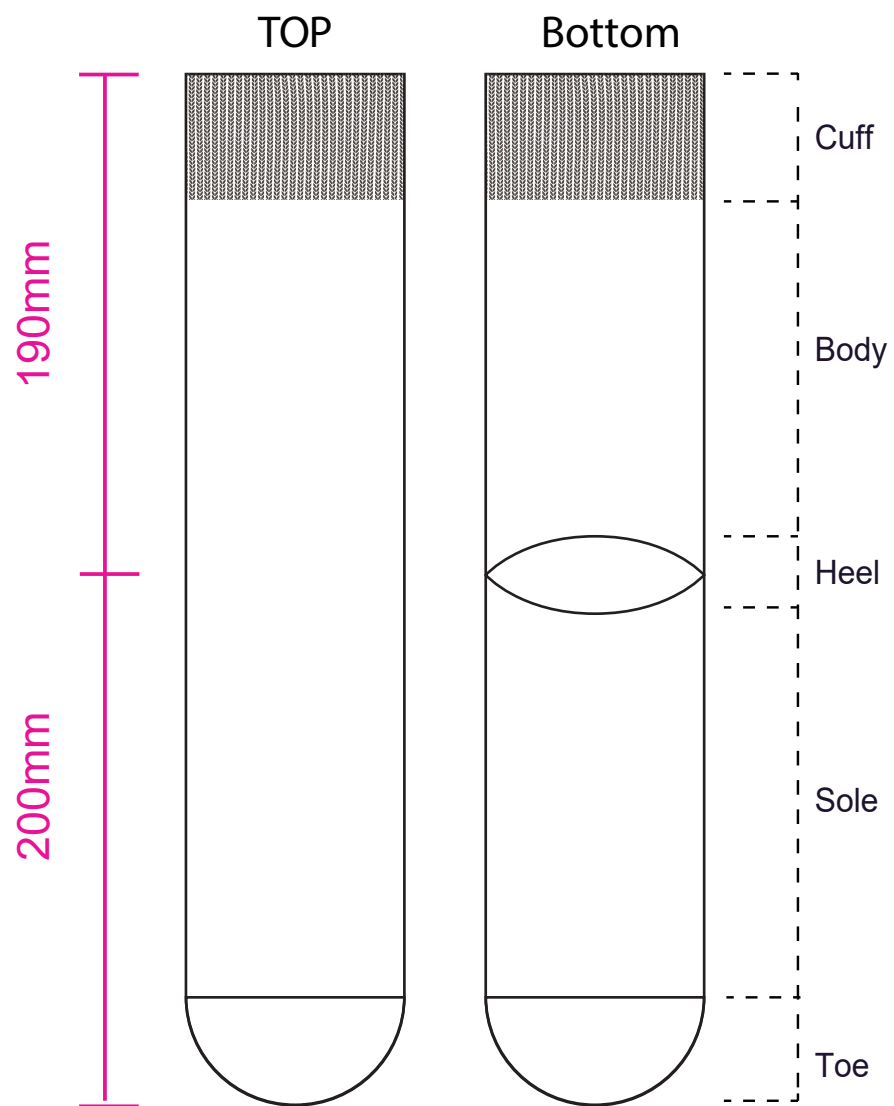

Product: PCH209  
 Product Size: Socks: 190mm x 200mm, Envelope: 220mm(w)x110mm(h)  
 Decoration Options: Sock: Digital Print, Envelope: CMYK

Shown at 35% actual size

Print size: 165.1mm(w) x 389.7mm(h)

- Safe print area
- Bleed area
- Knife line
- Stitching

Shown at 50% actual size

Card

Print size: 72mm(w) x 170mm(h)  
 Shown at 50% actual size

Paper Girdle

Product size: 84mm(w) x 70mm(h) x 20mm(d)  
 Print size: 238mm(w) x 70mm(h)

## Envelope

## Tin

Screen Print  
Top

Print size: 50mm(dia)  
Shown at 50% actual size

Full colour Print

Print size: 204.1mm(w) x 115mm(h)  
Shown at 50% actual size

Print size: 65mm(dia)