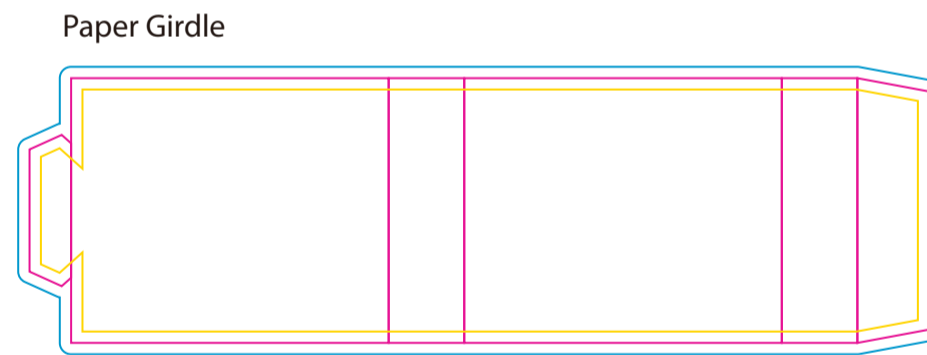

Product: PCH211
 Product Size: Socks: 205mm x 200mm, Envelope: 220mm(w)x110mm(h)
 Decoration Options: Sock: Digital Print, Envelope: CMYK

Shown at 50% actual size

Print size: 72mm(w) x 170mm(h)
 Shown at 50% actual size

Product size: 84mm(w) x 70mm(h) x 20mm(d)
 Print size: 238mm(w) x 70mm(h)

Packaging

Print size: 410mm(w) x 160mm(h)
*The box is only printed on the lid.

Envelope

Print size: 234mm(w) x 110mm(h)
Shown at 50% actual size

Print size: 220mm(w) x 152mm(h)
Shown at 50% actual size

Tin

Screen Print
Top

Print size: 50mm(dia)
Shown at 50% actual size

Full colour Print

Print size: 204.1mm(w) x 115mm(h)
Shown at 50% actual size

Print size: 65mm(dia)