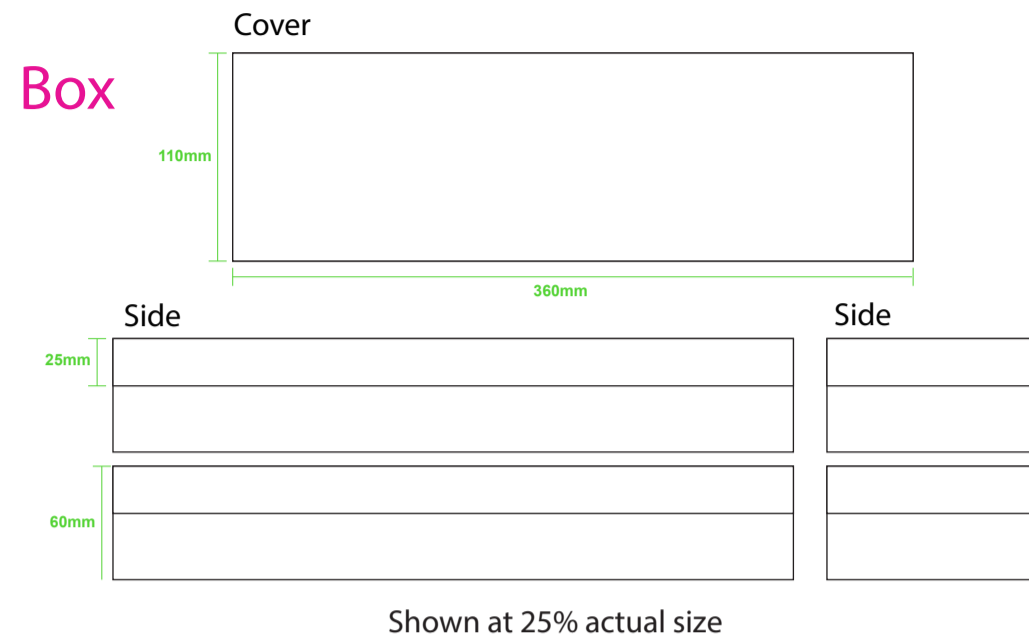

Product: PCH211
 Product Size: Socks: 205mm x 200mm, Envelope: 220mm(w)x110mm(h)
 Decoration Options: Sock: Digital Print, Envelope: CMYK

Shown at 50% actual size

Print size: 72mm(w) x 170mm(h)
 Shown at 50% actual size

Product size: 84mm(w) x 70mm(h) x 20mm(d)
 Print size: 238mm(w) x 70mm(h)

Packaging

Print size: 410mm(w) x 160mm(h)
*The box is only printed on the lid.

Envelope

Print size: 234mm(w) x 110mm(h)
Shown at 50% actual size

Print size: 220mm(w) x 152mm(h)
Shown at 50% actual size

Tin

Screen Print
Top

Print size: 50mm(dia)
Shown at 50% actual size

Full colour Print

Print size: 204.1mm(w) x 115mm(h)
Shown at 50% actual size

Print size: 65mm(dia)