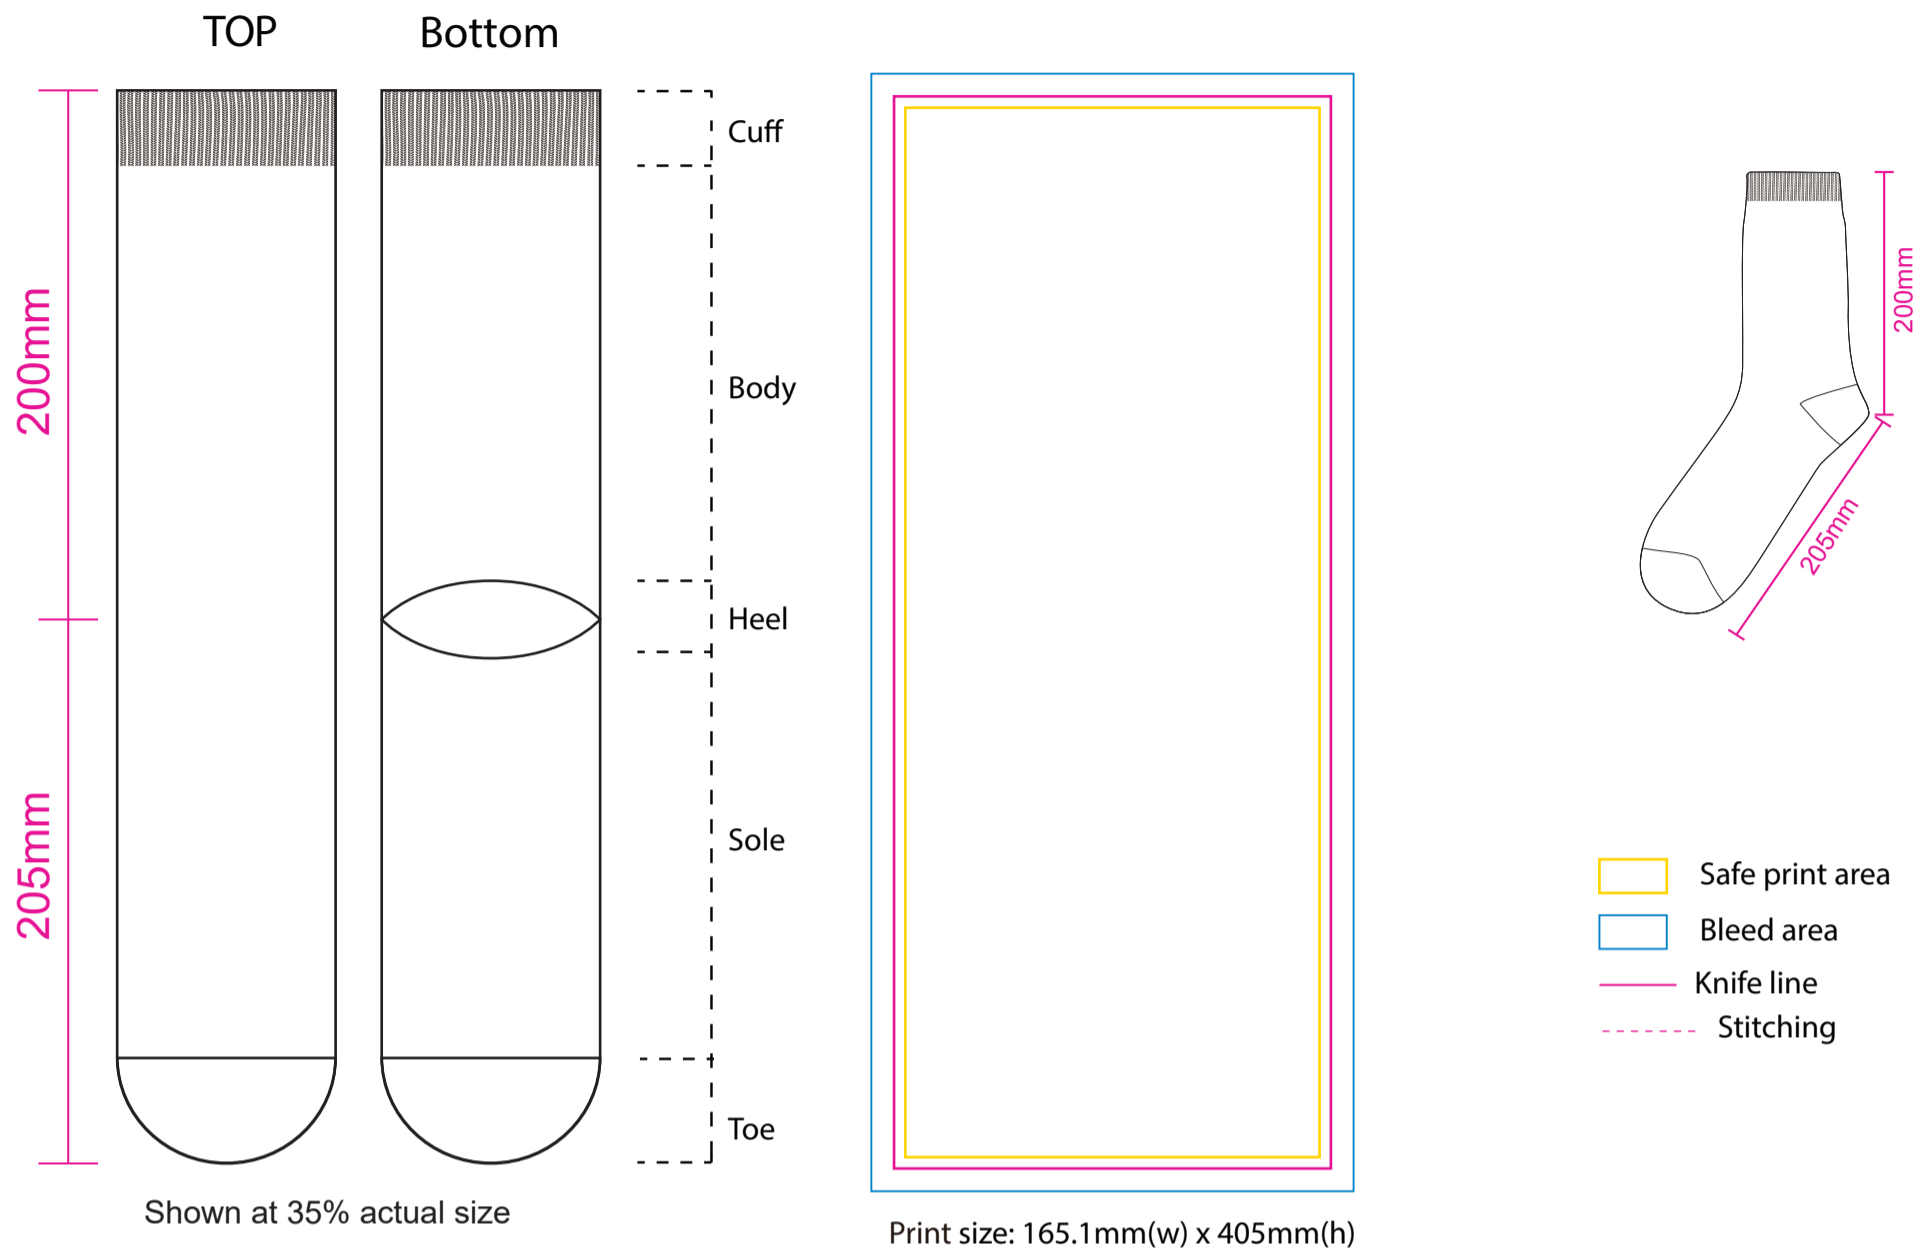

Product: PCH211
 Product Size: Socks: 205mm x 200mm, Envelope: 220mm(w)x110mm(h)
 Decoration Options: Sock: Digital Print, Envelope: CMYK

Shown at 50% actual size

Print size: 72mm(w) x 170mm(h)
 Shown at 50% actual size

Product size: 84mm(w) x 70mm(h) x 20mm(d)
 Print size: 238mm(w) x 70mm(h)

Packaging

Print size: 410mm(w) x 160mm(h)
*The box is only printed on the lid.

Envelope

Print size: 234mm(w) x 110mm(h)
Shown at 50% actual size

Print size: 220mm(w) x 152mm(h)
Shown at 50% actual size

Tin

Screen Print
Top

Print size: 50mm(dia)
Shown at 50% actual size

Full colour Print

Print size: 204.1mm(w) x 115mm(h)
Shown at 50% actual size

Print size: 65mm(dia)