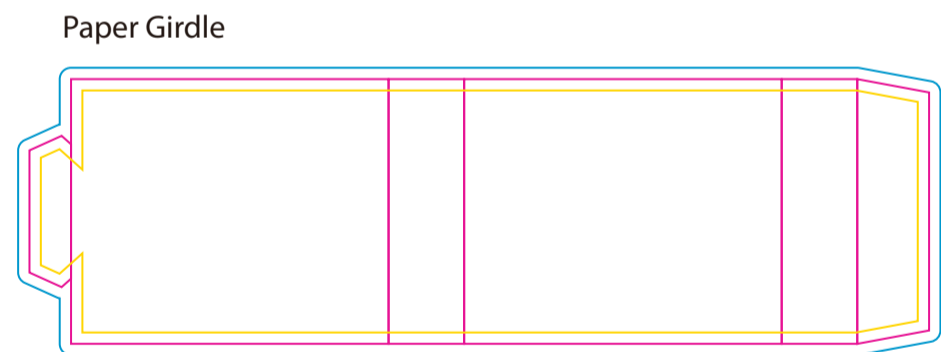

Product: PCH213  
 Product Size: 200mm x 120mm, Envelope: 220mm(w)x110mm(h)  
 Decoration Options: Sock: Jacquard craft, Envelope: CMYK

- Safe print area
- Bleed area
- Knife line
- Stitching

Print size: 72mm(w) x 170mm(h)  
 Shown at 50% actual size

Product size: 84mm(w) x 70mm(h) x 20mm(d)  
 Print size: 238mm(w) x 70mm(h)

## Envelope

Print size: 234mm(w) x 110mm(h)  
Shown at 50% actual size

Print size: 220mm(w) x 152mm(h)  
Shown at 50% actual size

## Tin

Screen Print  
Top

Print size: 50mm(dia)  
Shown at 50% actual size

Full colour Print

Print size: 204.1mm(w) x 115mm(h)  
Shown at 50% actual size

Print size: 65mm(dia)