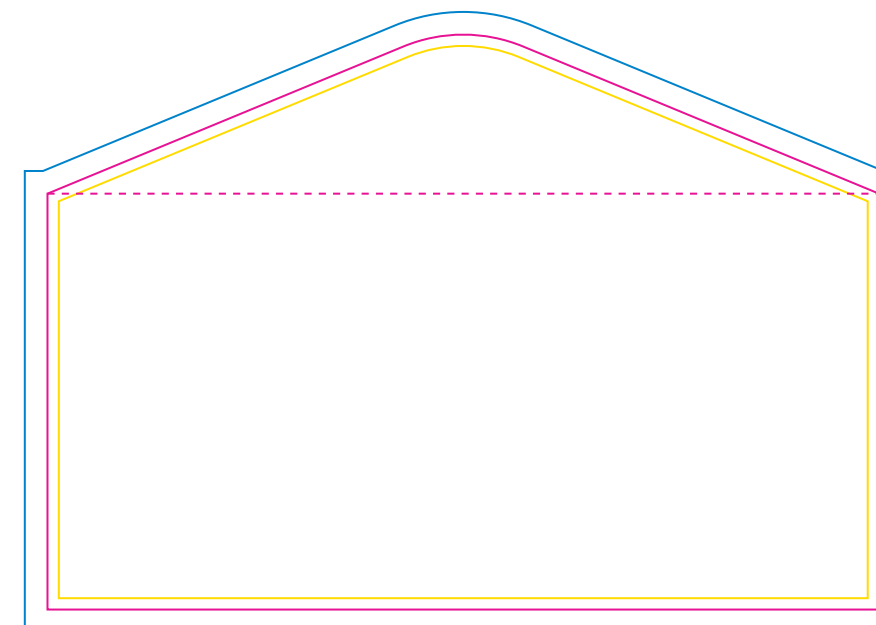

Product: PCH213  
 Product Size: 200mm x 120mm, Envelope: 220mm(w)x110mm(h)  
 Decoration Options: Sock: Jacquard craft, Envelope: CMYK

- Safe print area
- Bleed area
- Knife line
- Stitching

Print size: 72mm(w) x 170mm(h)  
 Shown at 50% actual size

Product size: 84mm(w) x 70mm(h) x 20mm(d)  
 Print size: 238mm(w) x 70mm(h)

## Envelope

Print size: 234mm(w) x 110mm(h)  
Shown at 50% actual size

Print size: 220mm(w) x 152mm(h)  
Shown at 50% actual size

## Tin

Screen Print  
Top

Print size: 50mm(dia)  
Shown at 50% actual size

Full colour Print

Print size: 204.1mm(w) x 115mm(h)  
Shown at 50% actual size

Print size: 65mm(dia)