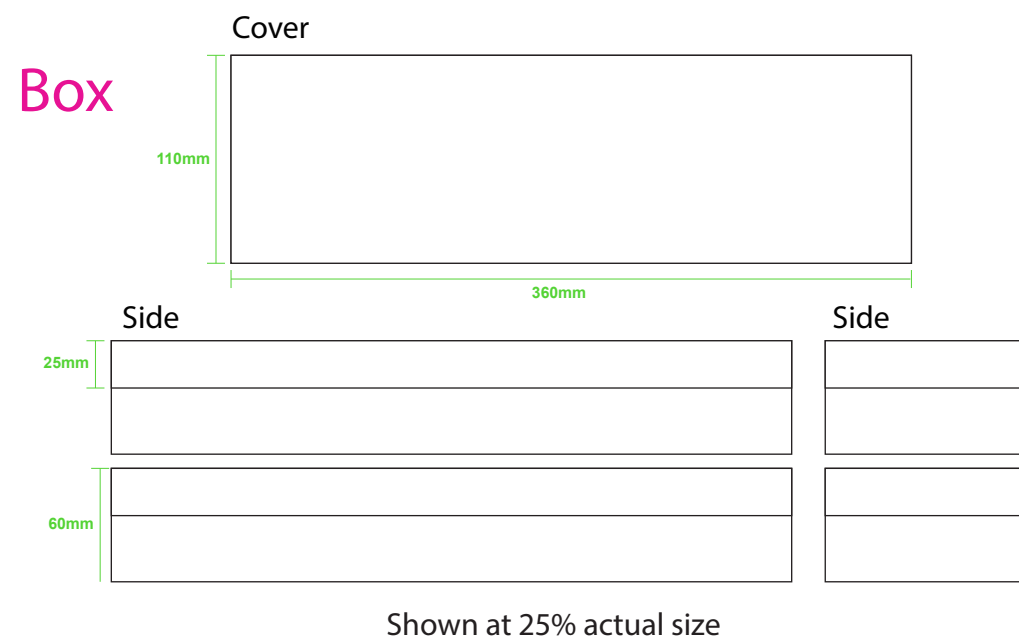

Packaging

Print size: 410mm(w) x 160mm(h)
*The box is only printed on the lid.