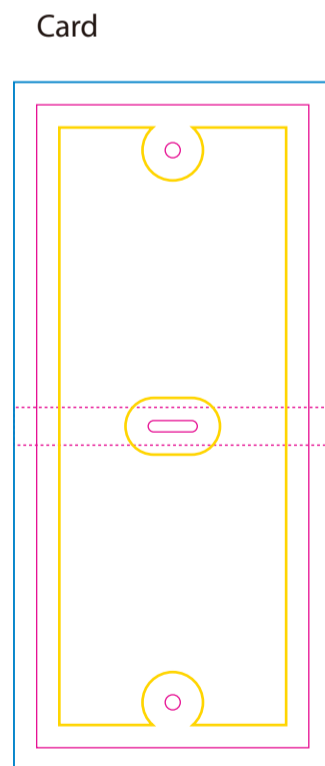

Product: PCH213  
 Product Size: 200mm x 120mm, Envelope: 220mm(w)x110mm(h)  
 Decoration Options: Sock: Jacquard craft, Envelope: CMYK

- Safe print area
- Bleed area
- Knife line
- Stitching

Print size: 72mm(w) x 170mm(h)  
 Shown at 50% actual size

Product size: 84mm(w) x 70mm(h) x 20mm(d)  
 Print size: 238mm(w) x 70mm(h)

## Envelope

Print size: 234mm(w) x 110mm(h)  
Shown at 50% actual size

Print size: 220mm(w) x 152mm(h)  
Shown at 50% actual size

## Tin

Screen Print  
Top

Print size: 50mm(dia)  
Shown at 50% actual size

Full colour Print

Print size: 204.1mm(w) x 115mm(h)  
Shown at 50% actual size

Print size: 65mm(dia)