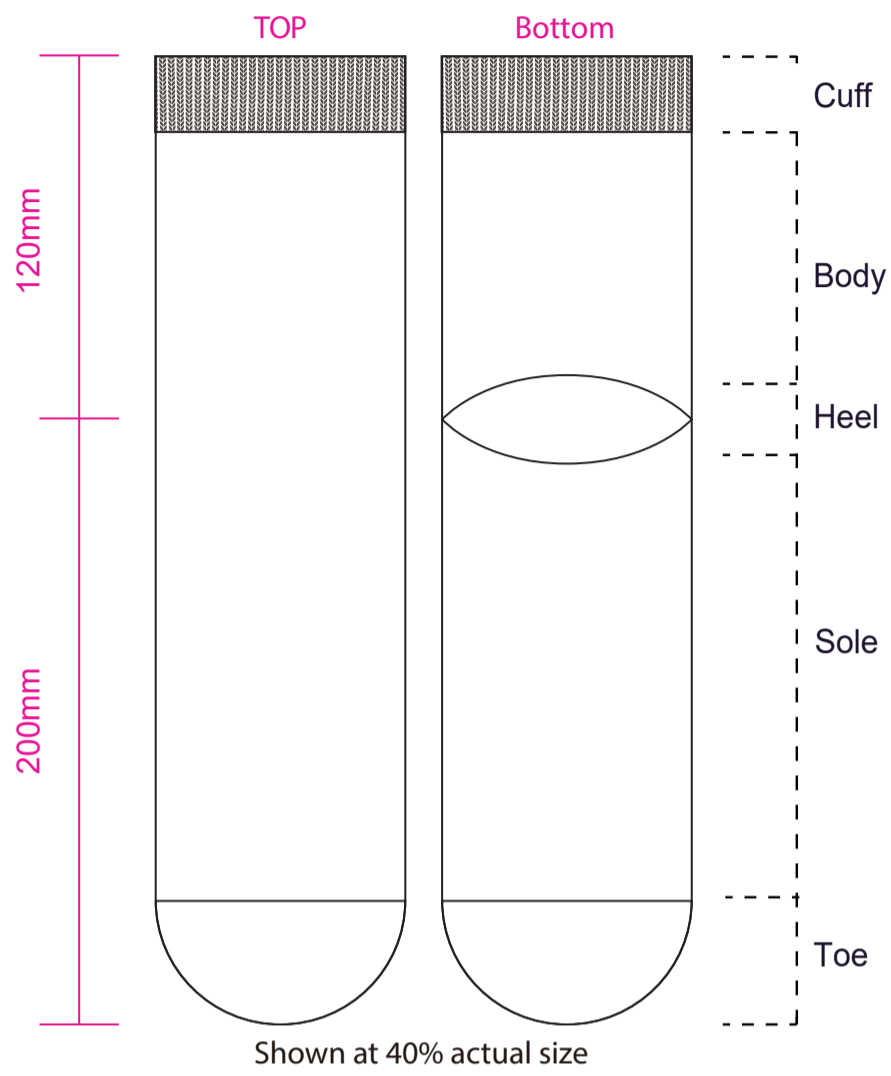

Product: PCH213  
 Product Size: 200mm x 120mm, Envelope: 220mm(w)x110mm(h)  
 Decoration Options: Sock: Jacquard craft, Envelope: CMYK

- Safe print area
- Bleed area
- Knife line
- Stitching

Print size: 72mm(w) x 170mm(h)  
 Shown at 50% actual size

Product size: 84mm(w) x 70mm(h) x 20mm(d)  
 Print size: 238mm(w) x 70mm(h)

## Envelope

Print size: 234mm(w) x 110mm(h)  
Shown at 50% actual size

Print size: 220mm(w) x 152mm(h)  
Shown at 50% actual size

## Tin

Screen Print  
Top

Print size: 50mm(dia)  
Shown at 50% actual size

Full colour Print

Print size: 204.1mm(w) x 115mm(h)  
Shown at 50% actual size

Print size: 65mm(dia)