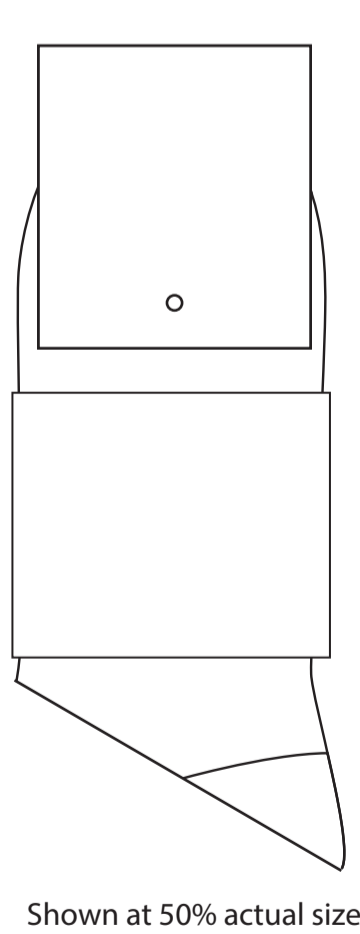

Product: PCH213  
 Product Size: 200mm x 120mm, Envelope: 220mm(w)x110mm(h)  
 Decoration Options: Sock: Jacquard craft, Envelope: CMYK

- Safe print area
- Bleed area
- Knife line
- Stitching

Print size: 72mm(w) x 170mm(h)  
 Shown at 50% actual size

Product size: 84mm(w) x 70mm(h) x 20mm(d)  
 Print size: 238mm(w) x 70mm(h)

## Envelope

Print size: 234mm(w) x 110mm(h)  
Shown at 50% actual size

Print size: 220mm(w) x 152mm(h)  
Shown at 50% actual size

## Tin

Screen Print  
Top

Print size: 50mm(dia)  
Shown at 50% actual size

Full colour Print

Print size: 204.1mm(w) x 115mm(h)  
Shown at 50% actual size

Print size: 65mm(dia)