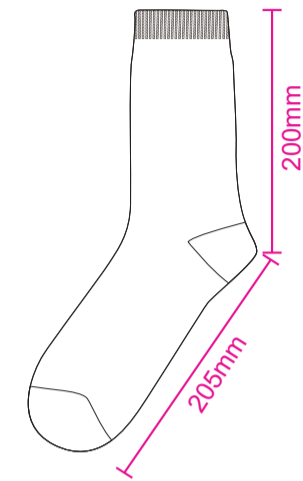

Product: PCH213  
 Product Size: 200mm x 120mm, Envelope: 220mm(w)x110mm(h)  
 Decoration Options: Sock: Jacquard craft, Envelope: CMYK

- Safe print area
- Bleed area
- Knife line
- Stitching

Print size: 72mm(w) x 170mm(h)  
 Shown at 50% actual size

Product size: 84mm(w) x 70mm(h) x 20mm(d)  
 Print size: 238mm(w) x 70mm(h)

## Envelope

Print size: 234mm(w) x 110mm(h)  
Shown at 50% actual size

Print size: 220mm(w) x 152mm(h)  
Shown at 50% actual size

## Tin

Screen Print  
Top

Print size: 50mm(dia)  
Shown at 50% actual size

Full colour Print

Print size: 204.1mm(w) x 115mm(h)  
Shown at 50% actual size

Print size: 65mm(dia)