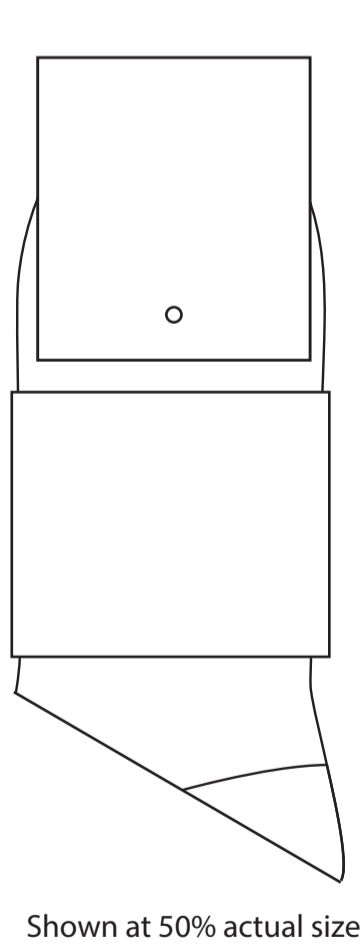

Product: PCH214
Product Size: Socks: 120mm x 200mm
Card A: 72x170mm; Box: 360mm(l)x60mm(h)x110mm(w); Envelope: 220mm(w)x110mm(h); Tin: 65mm(dia)x115mm(h)
Decoration Options: Socks: Jacquard craft / Card, Box, Envelope, Tin: CMYK

- Safe print area
- Bleed area
- Knife line
- Stitching