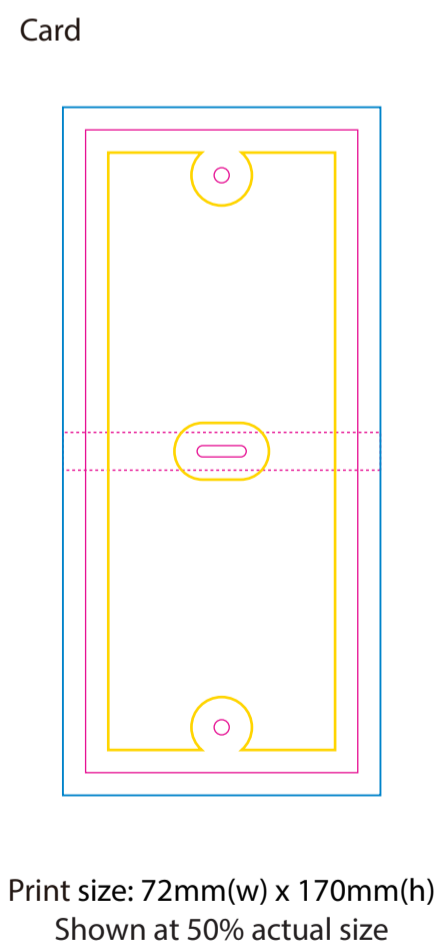

Product: PCH214
Product Size: Socks: 120mm x 200mm
Card A: 72x170mm; Box: 360mm(l)x60mm(h)x110mm(w); Envelope: 220mm(w)x110mm(h); Tin: 65mm(dia)x115mm(h)
Decoration Options: Socks: Jacquard craft / Card, Box, Envelope, Tin: CMYK

- Safe print area
- Bleed area
- Knife line
- Stitching