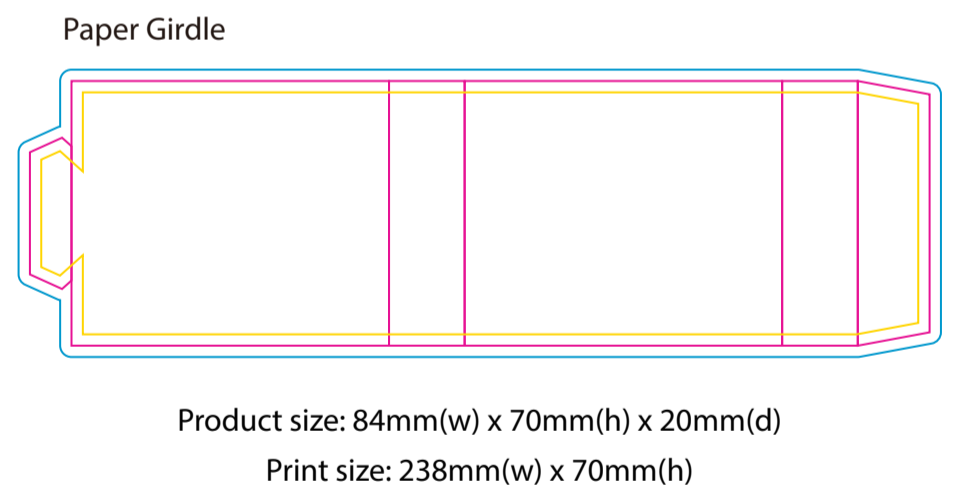

Product: PCH214
Product Size: Socks: 120mm x 200mm
Card A: 72x170mm; Box: 360mm(l)x60mm(h)x110mm(w); Envelope: 220mm(w)x110mm(h); Tin: 65mm(dia)x115mm(h)
Decoration Options: Socks: Jacquard craft / Card, Box, Envelope, Tin: CMYK

- Safe print area
- Bleed area
- Knife line
- Stitching