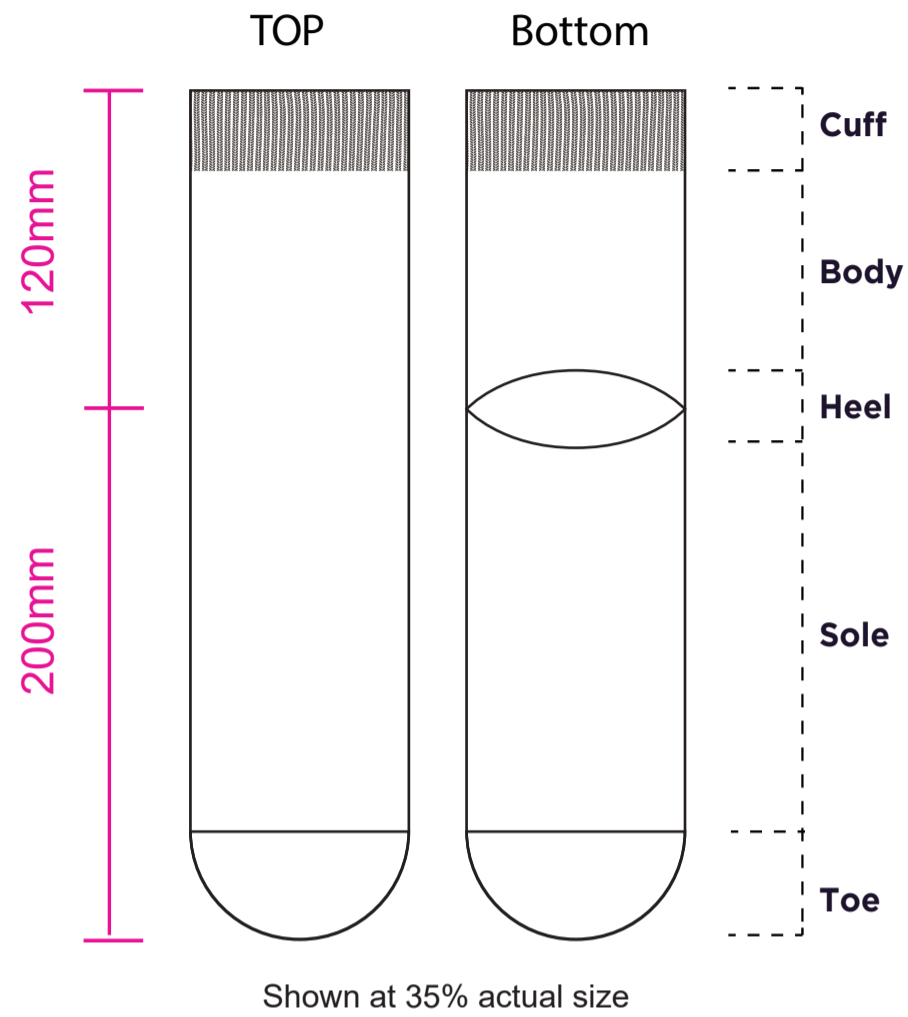

Product: PCH214  
 Product Size: Socks: 120mm x 200mm  
 Card A: 72x170mm; Box: 360mm(l)x60mm(h)x110mm(w); Envelope: 220mm(w)x110mm(h); Tin: 65mm(dia)x115mm(h)  
 Decoration Options: Socks: Jacquard craft / Card, Box, Envelope, Tin: CMYK

## Box

Shown at 25% actual size

Print size: 410mm(w) x 160mm(h)  
\*The box is only printed on the lid.

## Envelope

Print size: 234mm(w) x 110mm(h)  
Shown at 50% actual size

## Tin

Screen Print  
Top

Print size: 50mm(dia)  
Shown at 50% actual size

Full colour Print

Print size: 204.1mm(w) x 115mm(h)  
Shown at 50% actual size

Print size: 65mm(dia)