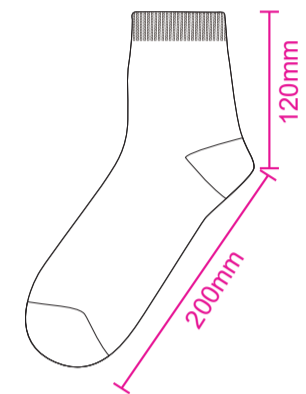

Product: PCH214  
 Product Size: Socks: 120mm x 200mm  
 Card A: 72x170mm; Box: 360mm(l)x60mm(h)x110mm(w); Envelope: 220mm(w)x110mm(h); Tin: 65mm(dia)x115mm(h)  
 Decoration Options: Socks: Jacquard craft / Card, Box, Envelope, Tin: CMYK

## Box

Shown at 25% actual size

Print size: 410mm(w) x 160mm(h)  
\*The box is only printed on the lid.

## Envelope

Print size: 234mm(w) x 110mm(h)  
Shown at 50% actual size

## Tin

Screen Print  
Top

Print size: 50mm(dia)  
Shown at 50% actual size

Full colour Print

Print size: 204.1mm(w) x 115mm(h)  
Shown at 50% actual size

Print size: 65mm(dia)