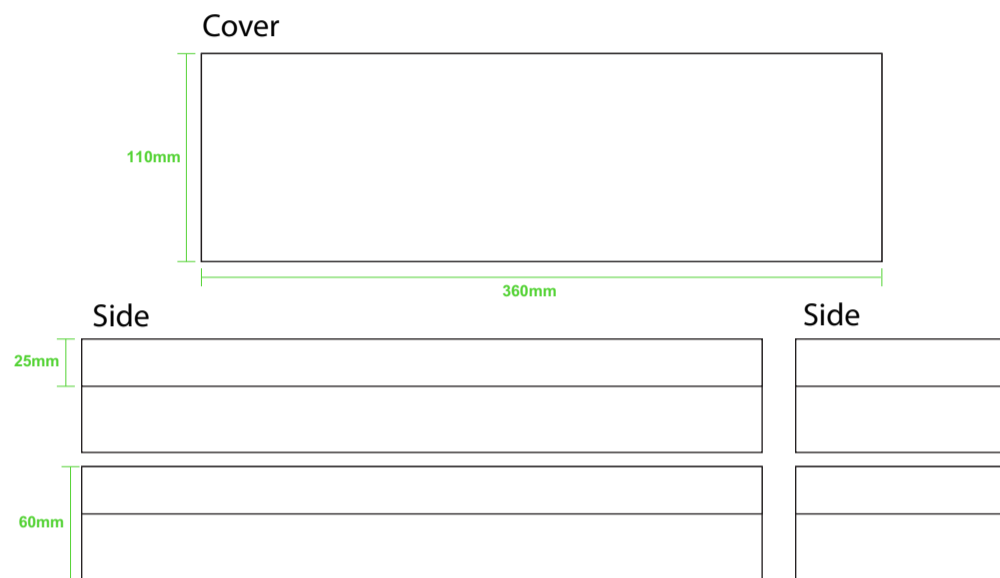

Product: PCH214  
 Product Size: Socks: 120mm x 200mm  
 Card A: 72x170mm; Box: 360mm(l)x60mm(h)x110mm(w); Envelope: 220mm(w)x110mm(h); Tin: 65mm(dia)x115mm(h)  
 Decoration Options: Socks: Jacquard craft / Card, Box, Envelope, Tin: CMYK

## Box

Shown at 25% actual size

Print size: 410mm(w) x 160mm(h)  
\*The box is only printed on the lid.

## Envelope

Print size: 234mm(w) x 110mm(h)  
Shown at 50% actual size

## Tin

Screen Print  
Top

Print size: 50mm(dia)  
Shown at 50% actual size

Full colour Print

Print size: 204.1mm(w) x 115mm(h)  
Shown at 50% actual size

Print size: 65mm(dia)