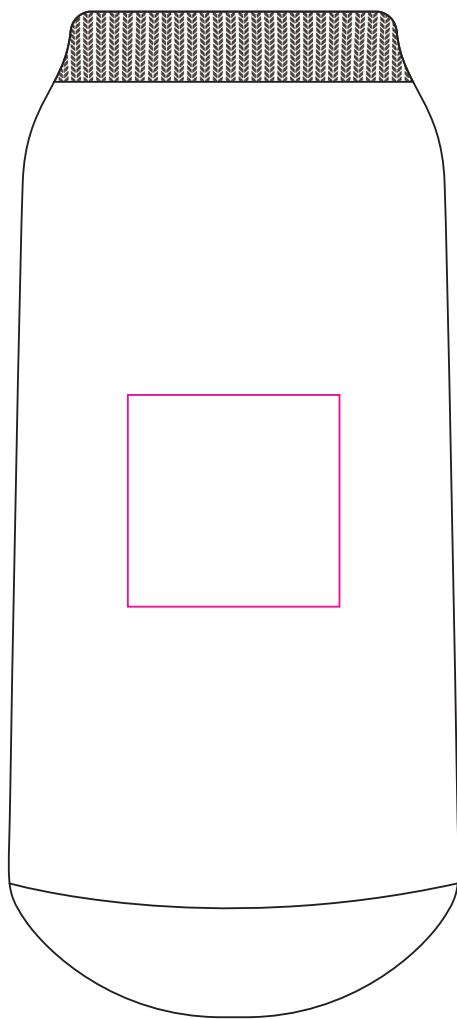

Product: PCH217
Product Size: 190mmx 45mm
Decoration Options: Heat Transfer

Bottom

Print size: 40mm(w) x 40mm(h)
Shown at 70% actual size

*Additional cost of PMS match silicone colour and design.