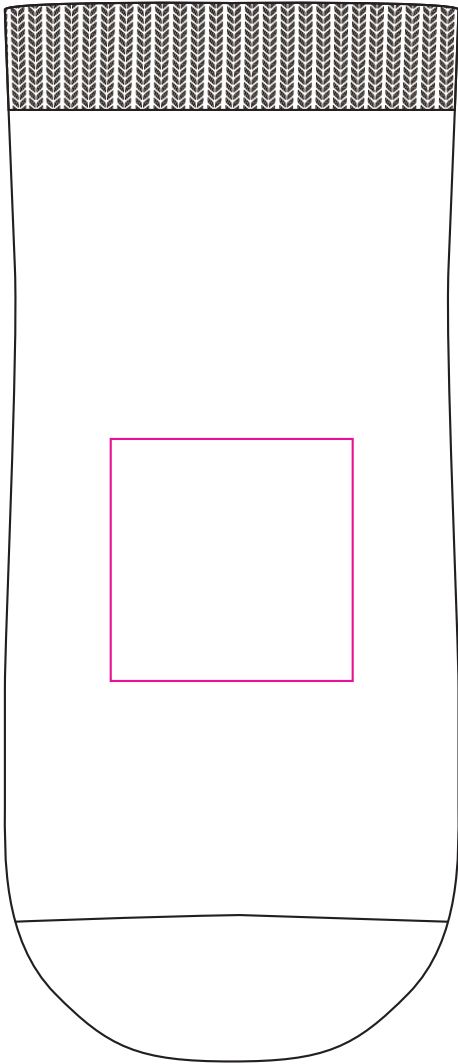

Product: PCH221  
Product Size: 140mmx 70mm  
Decoration Options: Heat Transfer

Bottom

Print size: 40mm(w) x 40mm(h)

Shown at 80% actual size

\*Additional cost of PMS match silicone colour and design.