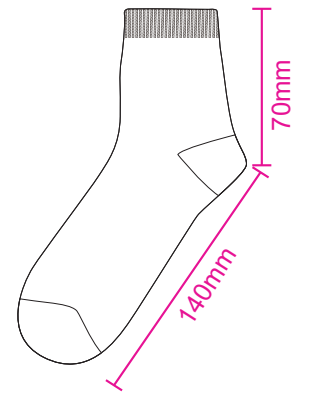

Product: PCH221  
Product Size: 140mmx 70mm  
Decoration Options: Heat Transfer

Bottom

Print size: 40mm(w) x 40mm(h)

Shown at 80% actual size

\*Additional cost of PMS match silicone colour and design.