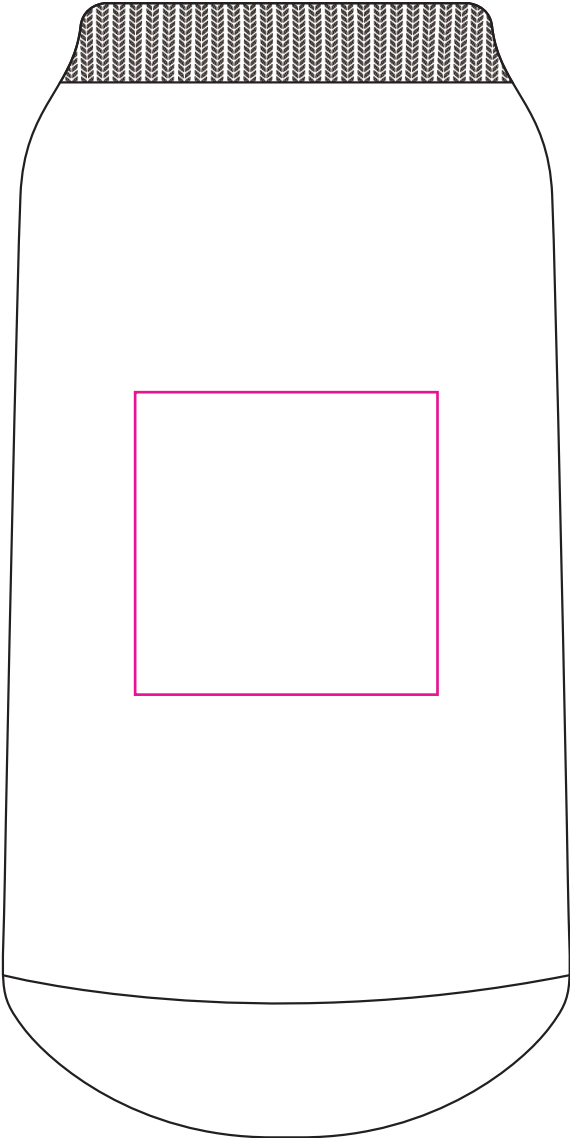

Product: PCH222  
Product Size: 140mmx 40mm  
Decoration Options: Heat Transfer

Bottom

Print size: 40mm(w) x 40mm(h)  
Shown at 100% actual size

\*Additional cost of PMS match silicone colour and design.