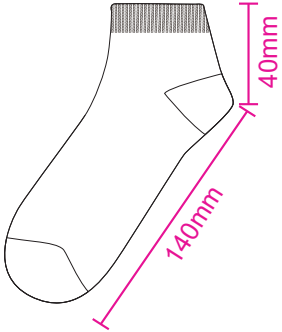

Product: PCH222  
Product Size: 140mmx 40mm  
Decoration Options: Heat Transfer

Bottom

Print size: 40mm(w) x 40mm(h)  
Shown at 100% actual size

\*Additional cost of PMS match silicone colour and design.