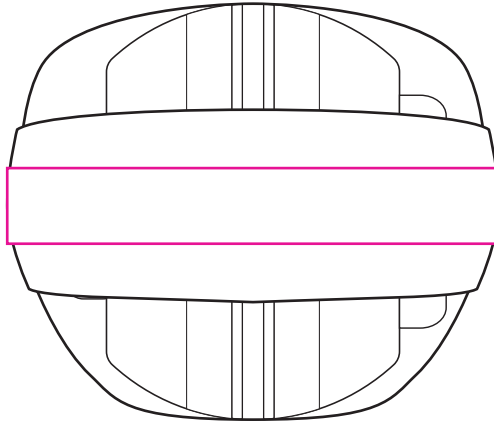

Product:PCH255
Product Size: 65mm(w)×55mm(h)
Decoration Options: Screen Print

Print size:65mm(w)×10mm(h)
Shown at 100% actual size