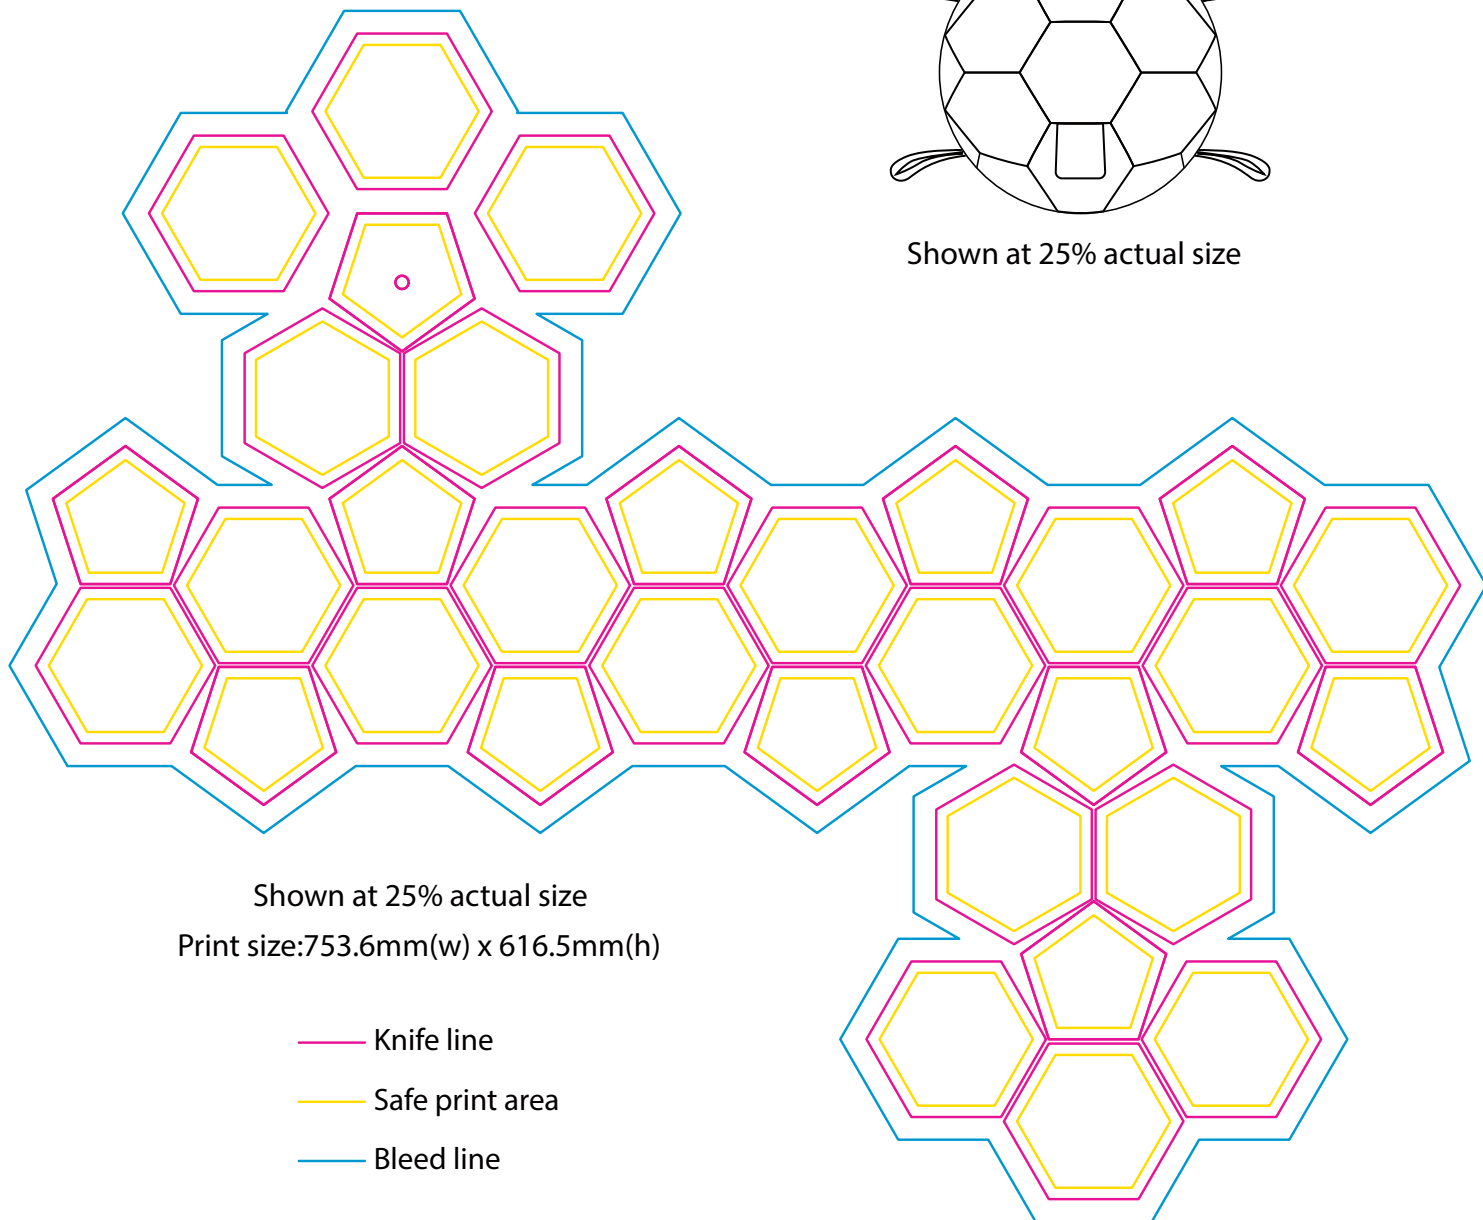

Product: PCH279
Product Size: Size 2 - dia 15cm; Size 3 - dia 18.5 cm
Decoration Options: Screen print

Shown at 25% actual size

Shown at 25% actual size

Print size:753.6mm(w) x 616.5mm(h)

- Knife line
- Safe print area
- Bleed line