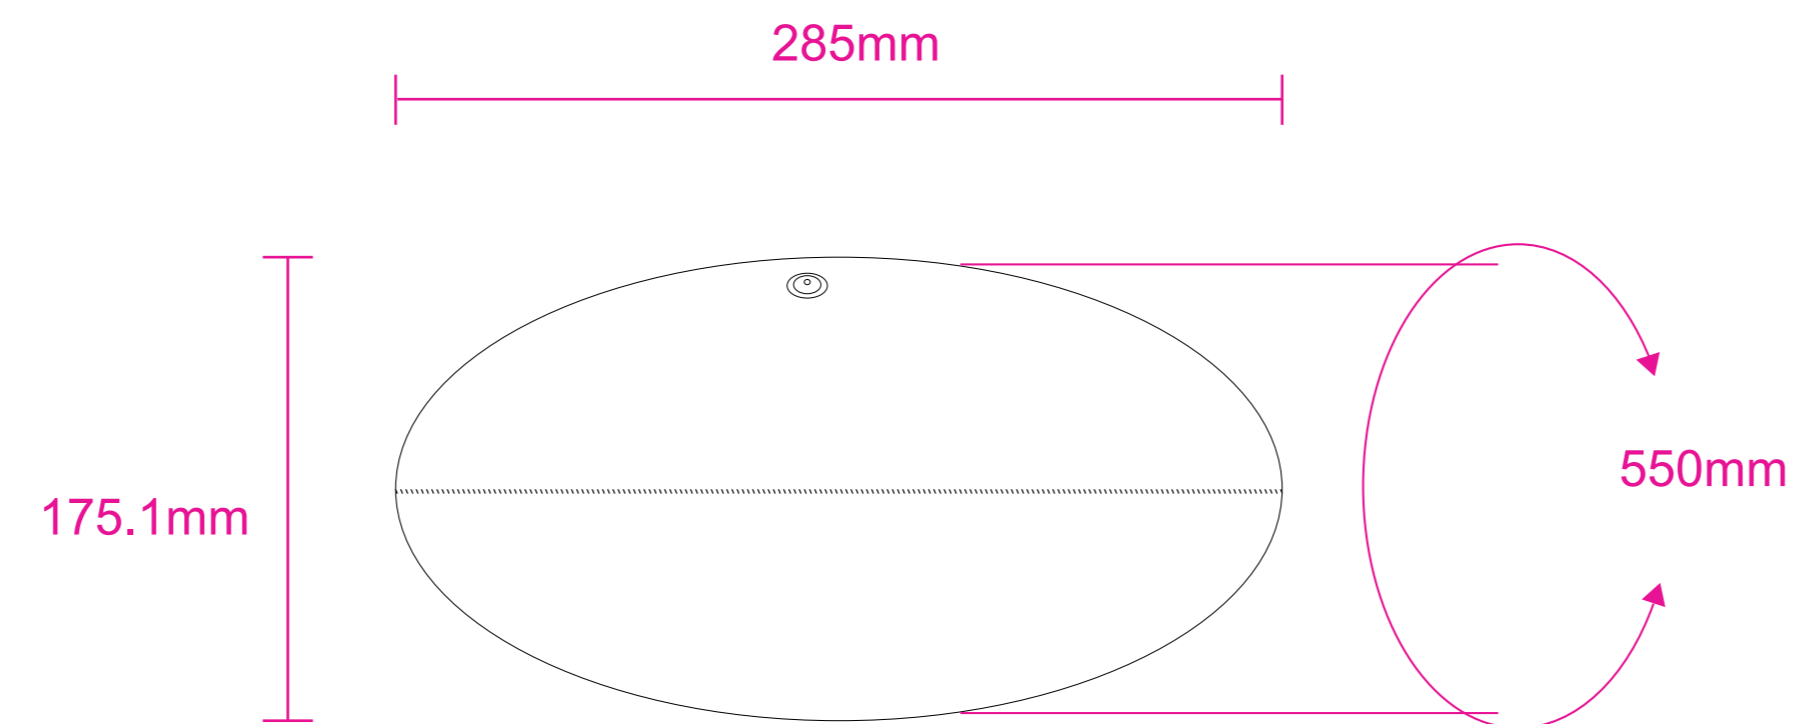

Product: PCH308  
Product Size: Size 3: Circumference 42cm x L 21cm (children's game);  
Size 4: Circumference 55cm x L 28.5cm (junior's game);  
Size 5: Circumference 58cm x L 30cm (standard game)  
Decoration Options: Screen Print

### Size 3

Shown at 35% actual size  
Print size: 280mm(w)x456mm(h)

### Size 4

Shown at 35% actual size  
Print size: 325mm(w)x536.4mm(h)

### Size 5

Shown at 35% actual size  
Print size: 364.9mm(w)x572.1mm(h)

— Knife line  
— Safe print area  
— Bleed area