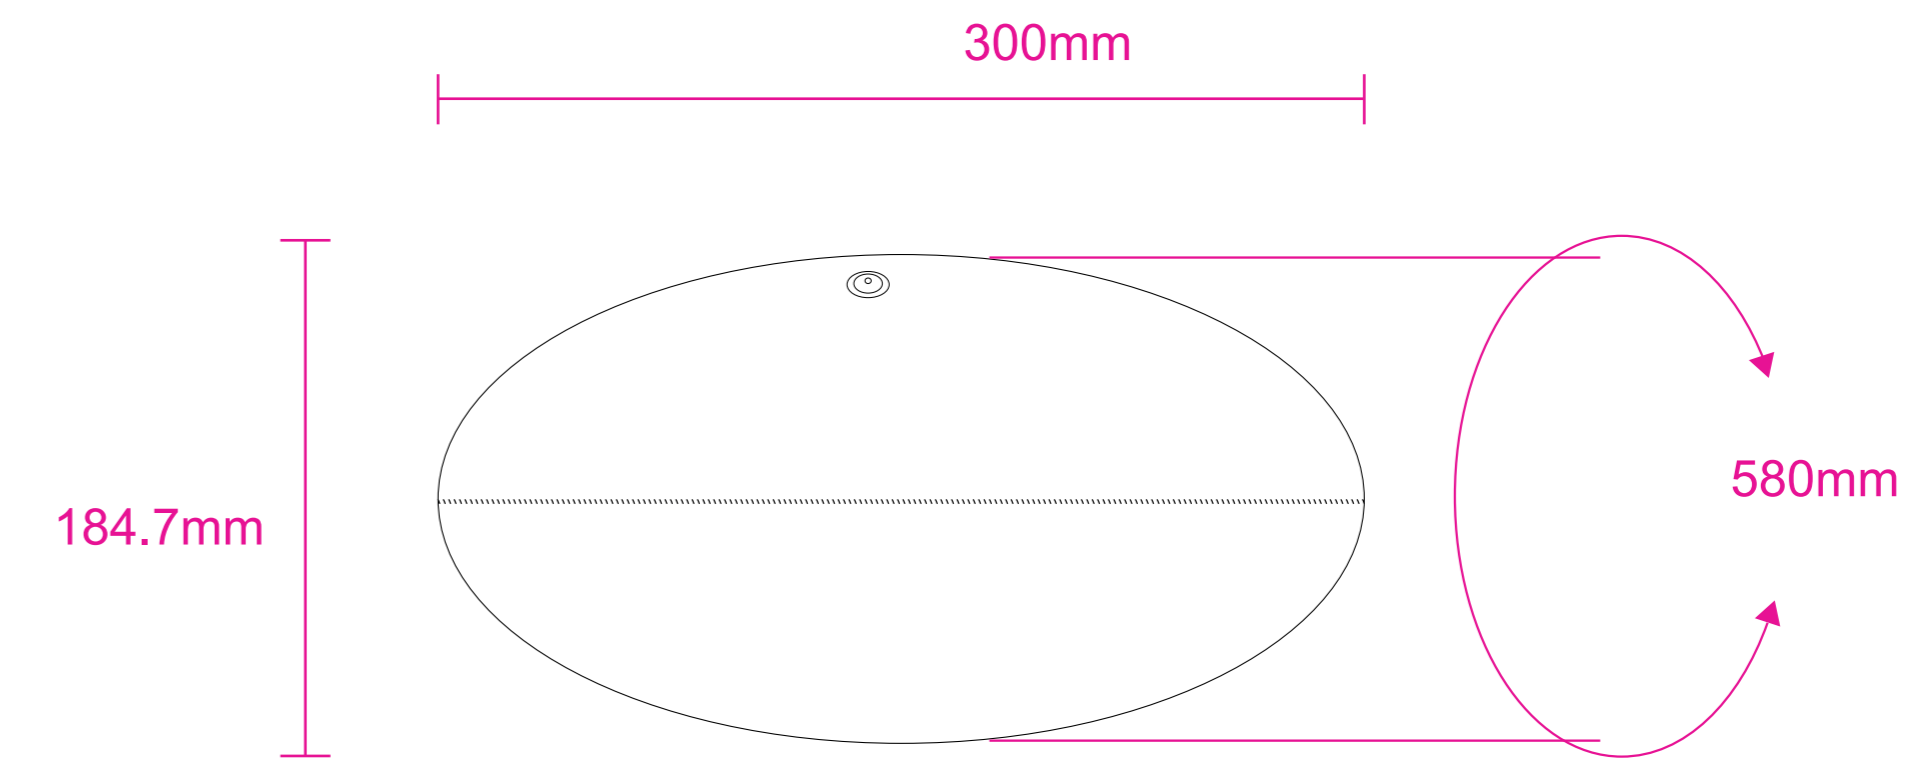

Product: PCH308  
Product Size: Size 3: Circumference 42cm x L 21cm (children's game);  
Size 4: Circumference 55cm x L 28.5cm (junior's game);  
Size 5: Circumference 58cm x L 30cm (standard game)  
Decoration Options: Screen Print

### Size 3

Shown at 35% actual size  
Print size: 280mm(w)x456mm(h)

### Size 4

Shown at 35% actual size  
Print size: 325mm(w)x536.4mm(h)

### Size 5

Shown at 35% actual size  
Print size: 364.9mm(w)x572.1mm(h)

— Knife line  
— Safe print area  
— Bleed area