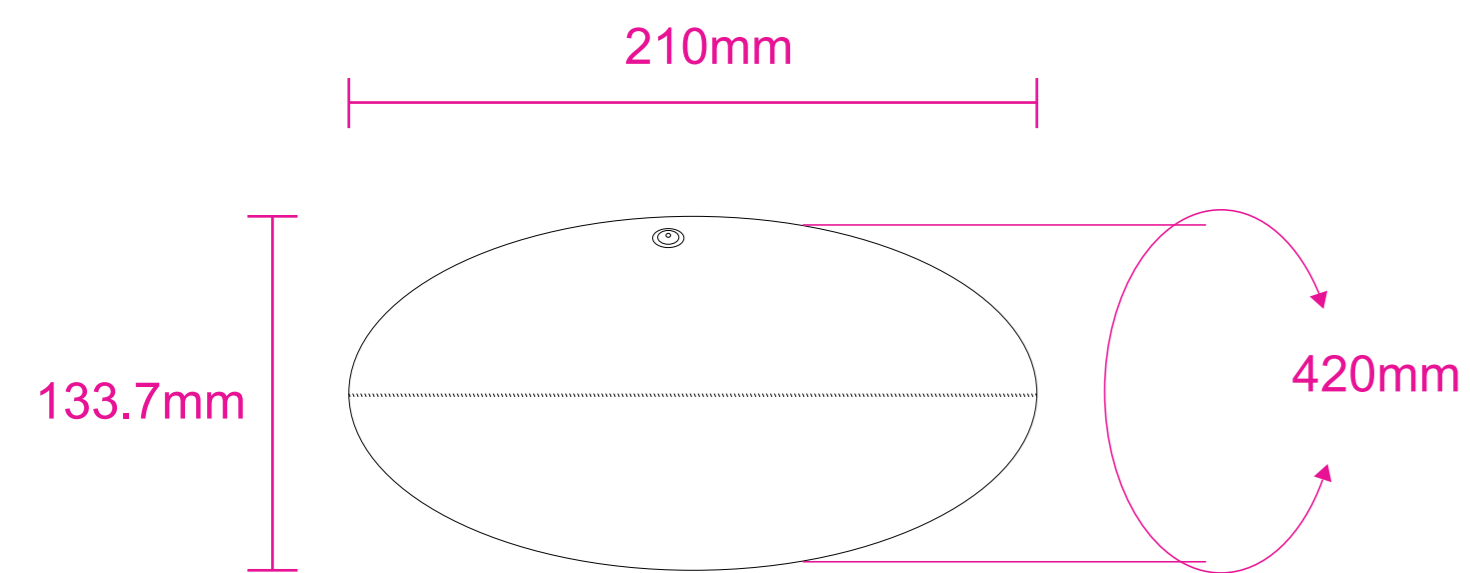

Product: PCH308  
Product Size: Size 3: Circumference 42cm x L 21cm (children's game);  
Size 4: Circumference 55cm x L 28.5cm (junior's game);  
Size 5: Circumference 58cm x L 30cm (standard game)  
Decoration Options: Screen Print

### Size 3

Shown at 35% actual size  
Print size: 280mm(w)x456mm(h)

### Size 4

Shown at 35% actual size  
Print size: 325mm(w)x536.4mm(h)

### Size 5

Shown at 35% actual size  
Print size: 364.9mm(w)x572.1mm(h)

— Knife line  
— Safe print area  
— Bleed area