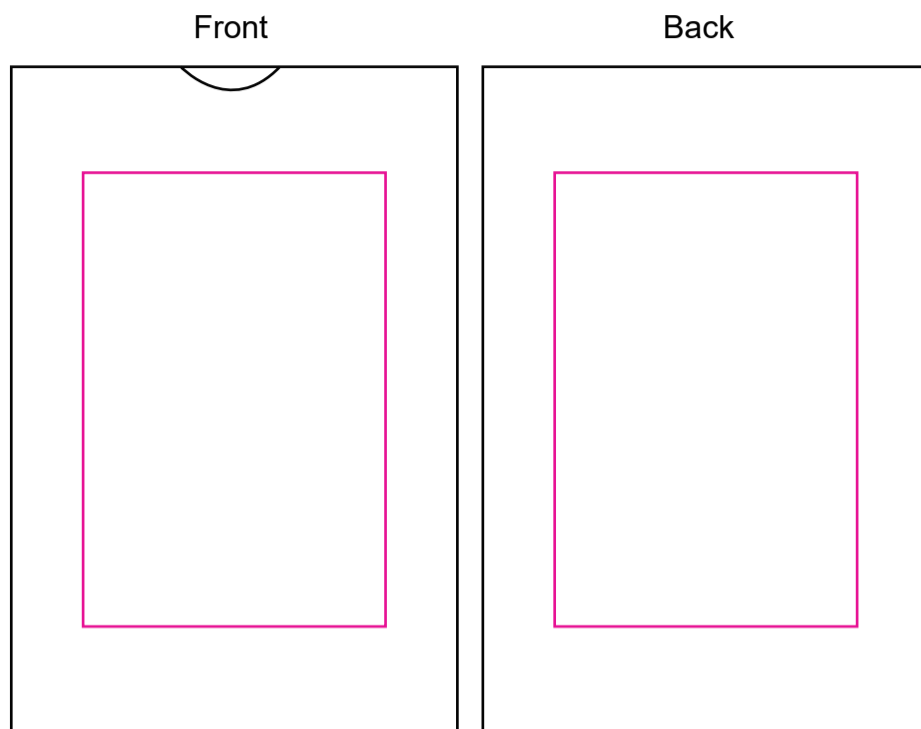

Product: PCH310  
Product Size: Box : 59x88x19mm, Card : 56x86mm  
Decoration Options: CMYK

BOX

Shown at 100% actual size  
Print size: 40mm(w) x 60mm(h)

CARD

Print size: 50mm(w) x 80mm(h)