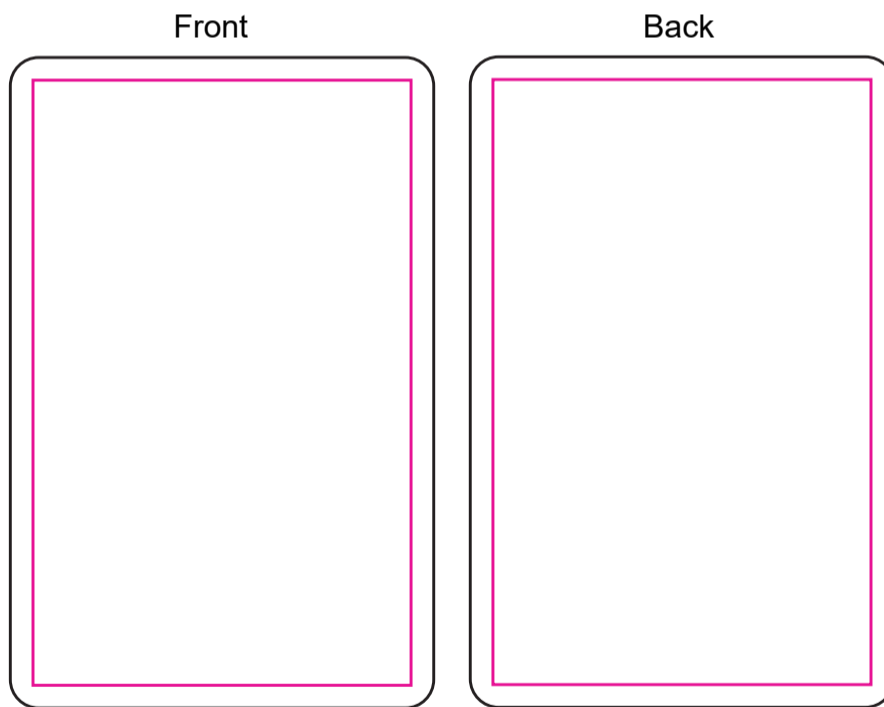

Product: PCH310  
Product Size: Box : 59x88x19mm, Card : 56x86mm  
Decoration Options: CMYK

BOX

Shown at 100% actual size  
Print size: 40mm(w) x 60mm(h)

CARD

Print size: 50mm(w) x 80mm(h)