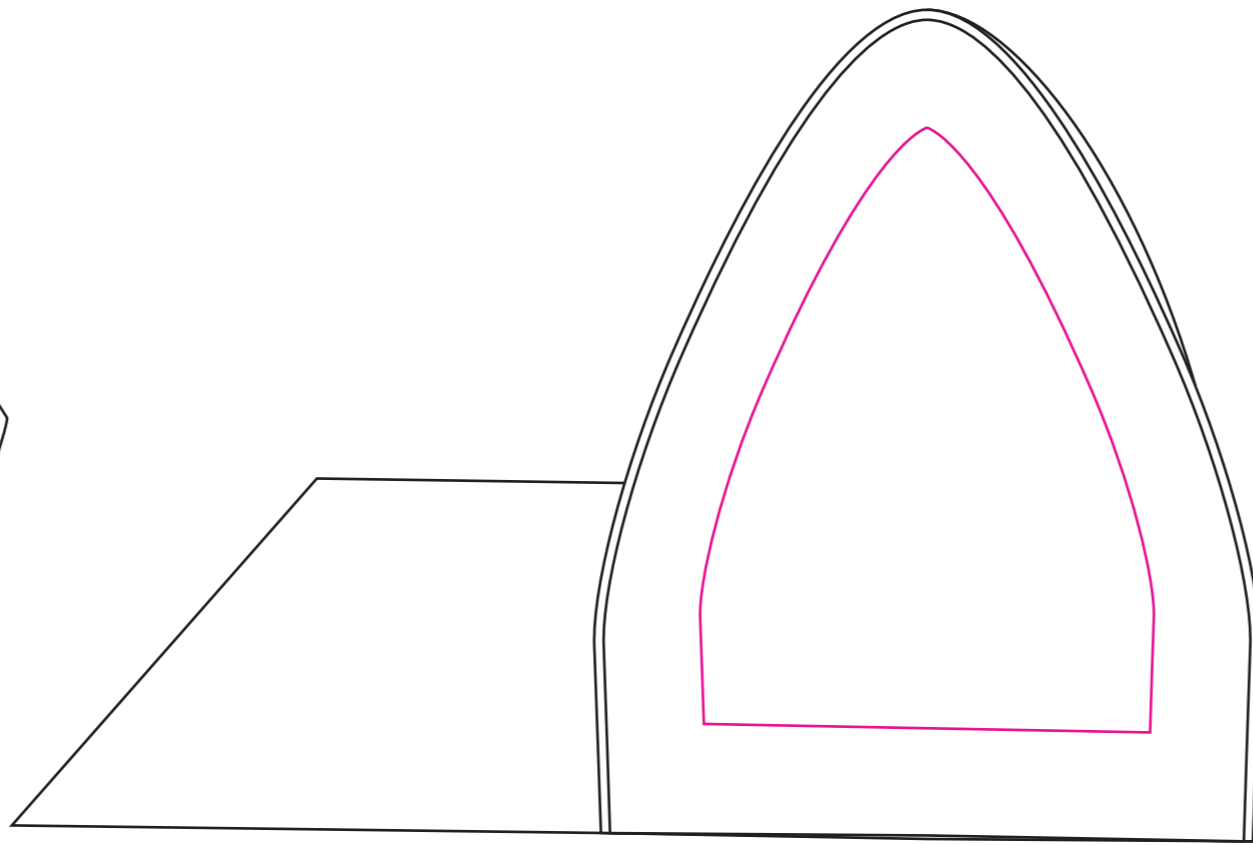

Product: PCH314
Product Size: 150 x 165 x 110 cm
Decoration Options: Screen Print

Front

not actual size

Right

Left

Shown at 10% actual size
Print size:600mm(w) x 800mm(h)