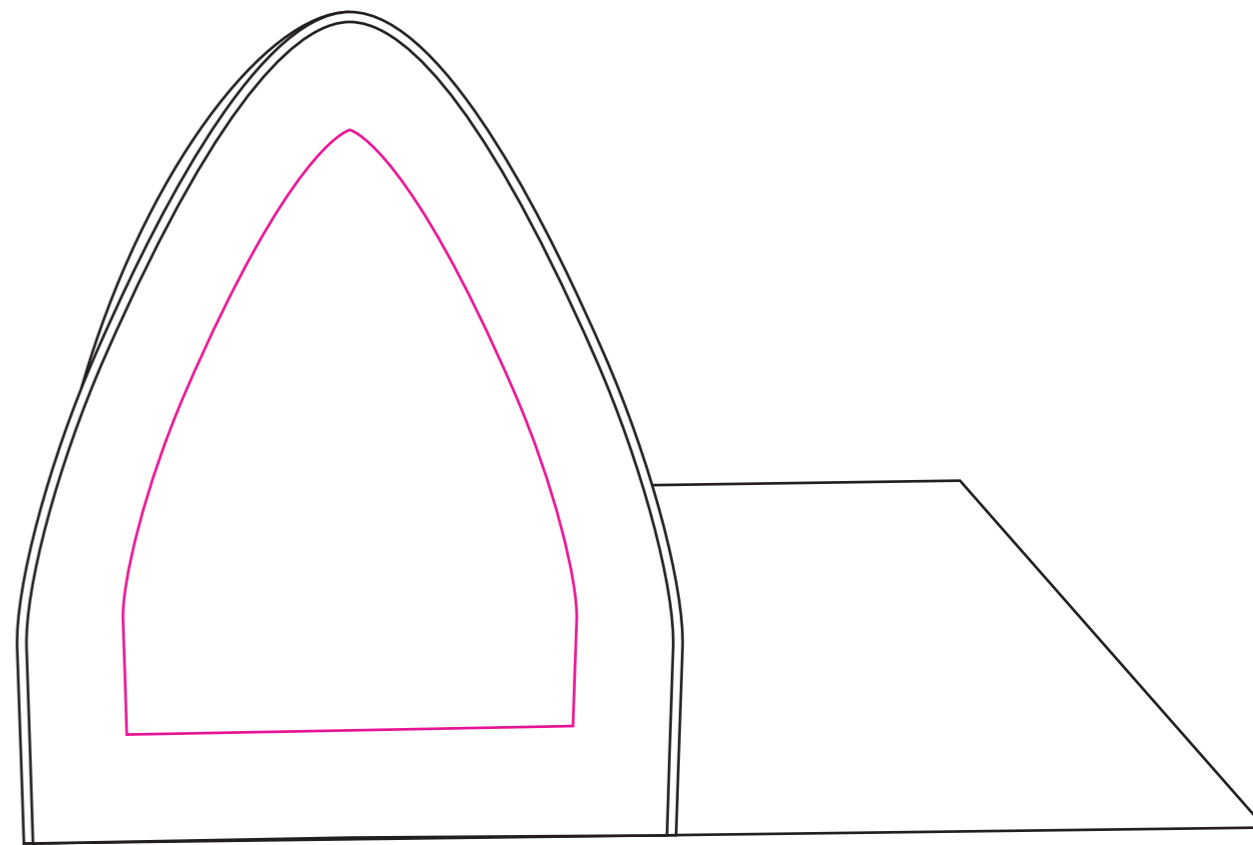

Product: PCH314
Product Size: 150 x 165 x 110 cm
Decoration Options: Screen Print

Front

not actual size

Right

Left

Shown at 10% actual size
Print size:600mm(w) x 800mm(h)