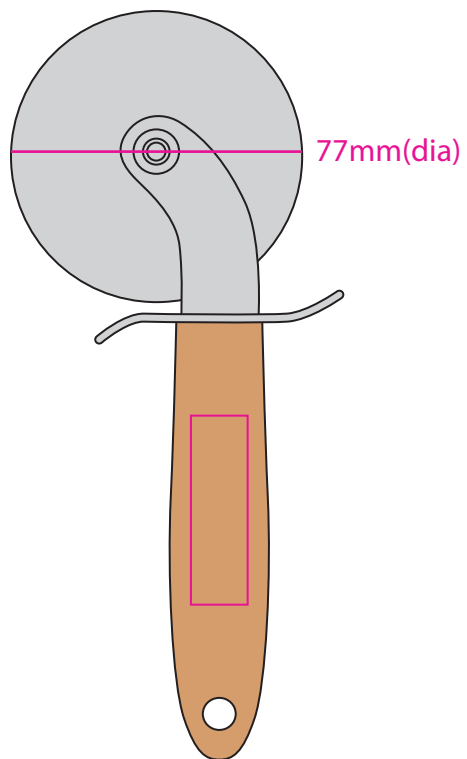

Product: PCH329
Product Size: 7.7x19.8cm
Decoration Options: Engraving

Side1

Side2

Shown at 50% actual size
Engraving size:50mm(w) x 15mm(h)