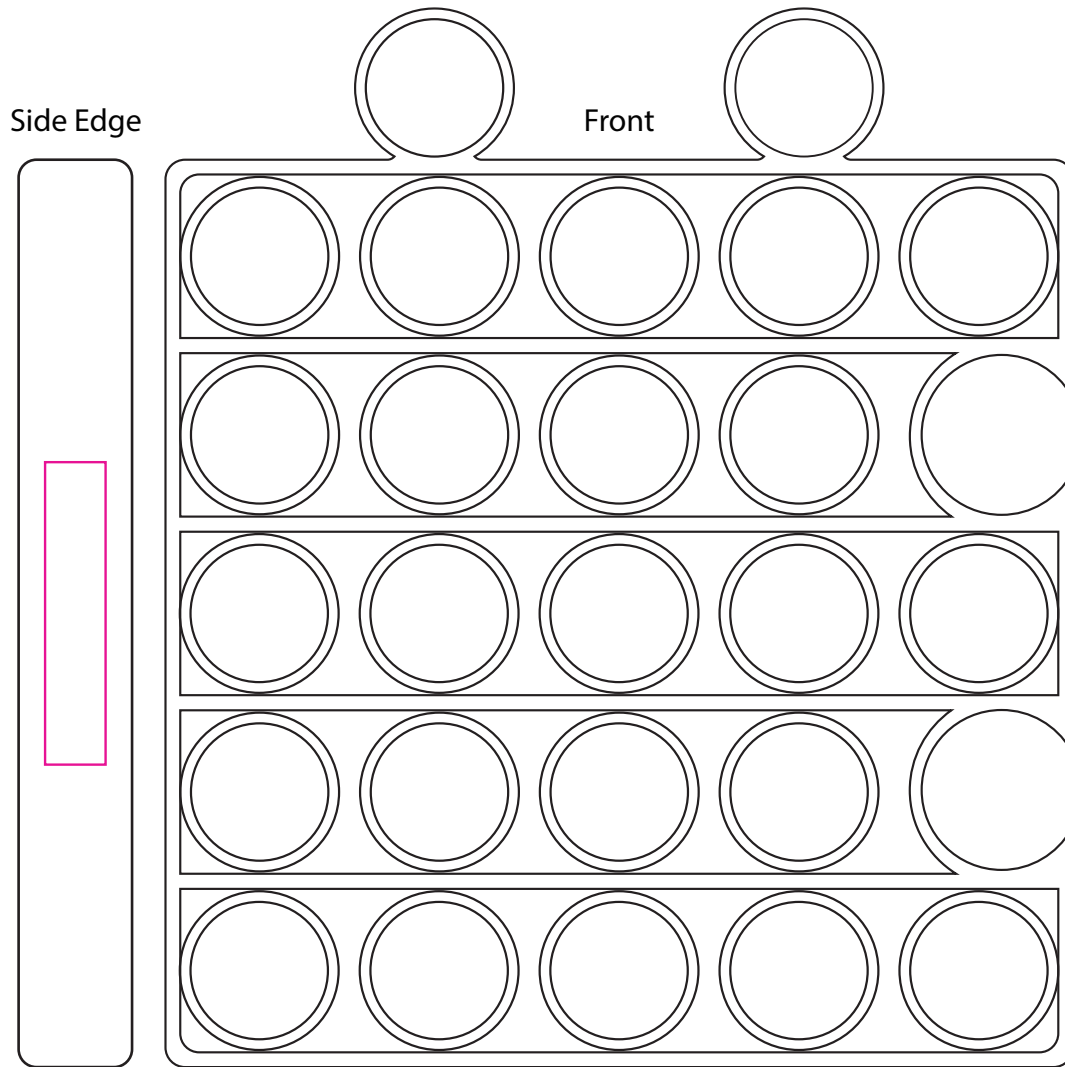

Product: PCH336
Product Size: 120mm(w) x 140mm(h) x 15mm(d)
Decoration Options: Screen print

Shown at 100% actual size
Print size: 8mm(w) x 40mm(h)