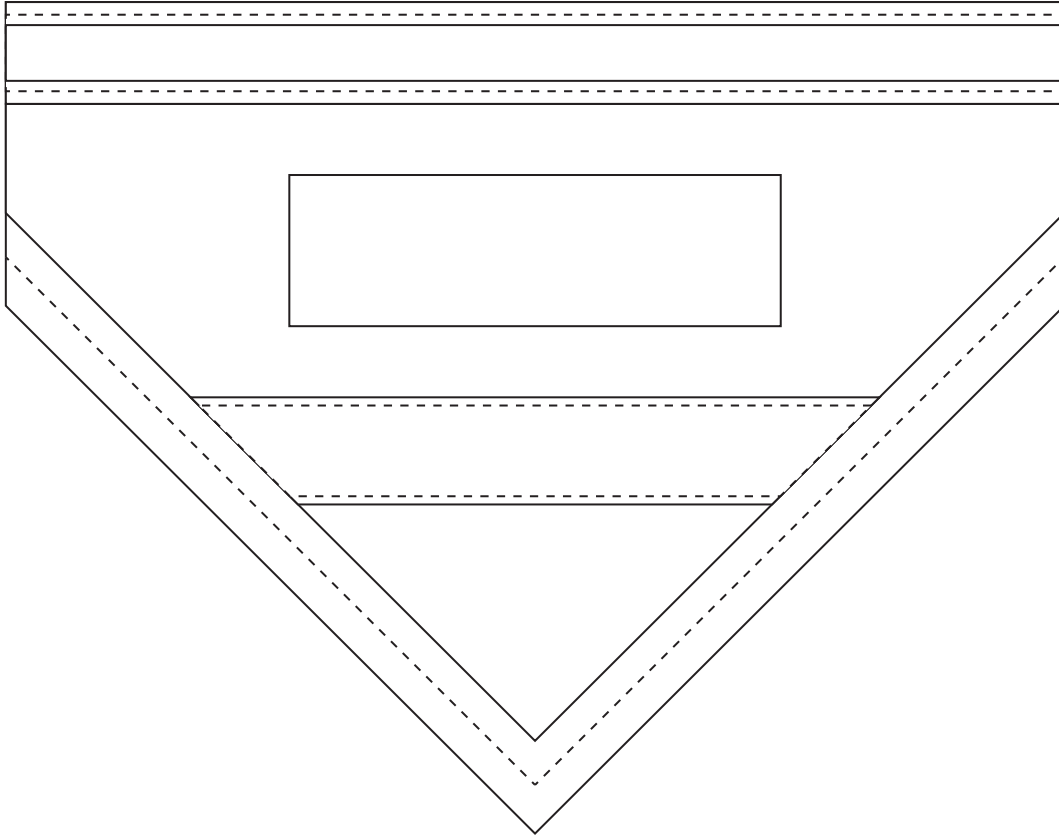

Product: PCH342  
Product Size: S :30-35cm M: 35-43cm L: 42-55cm  
Decoration Options: Screen print

Print size: 130mm(w) x 40mm(h)  
Shown at 50% actual size

Print size: 80mm(w) x 30mm(h)

Print size: 80mm(w) x 30mm(h)