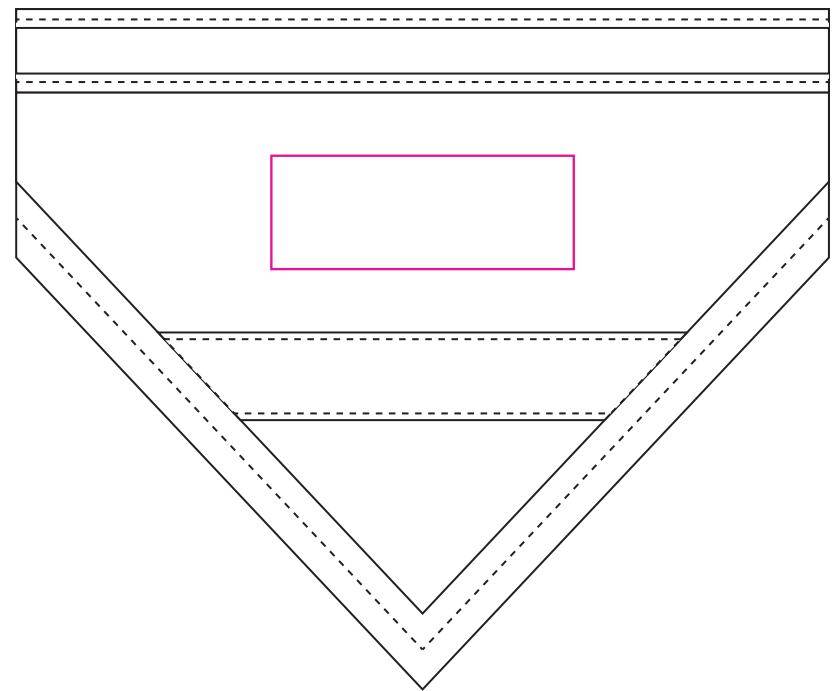

Product: PCH342  
Product Size: S :30-35cm M: 35-43cm L: 42-55cm  
Decoration Options: Screen print

Print size: 130mm(w) x 40mm(h)  
Shown at 50% actual size

Print size: 80mm(w) x 30mm(h)

Print size: 80mm(w) x 30mm(h)