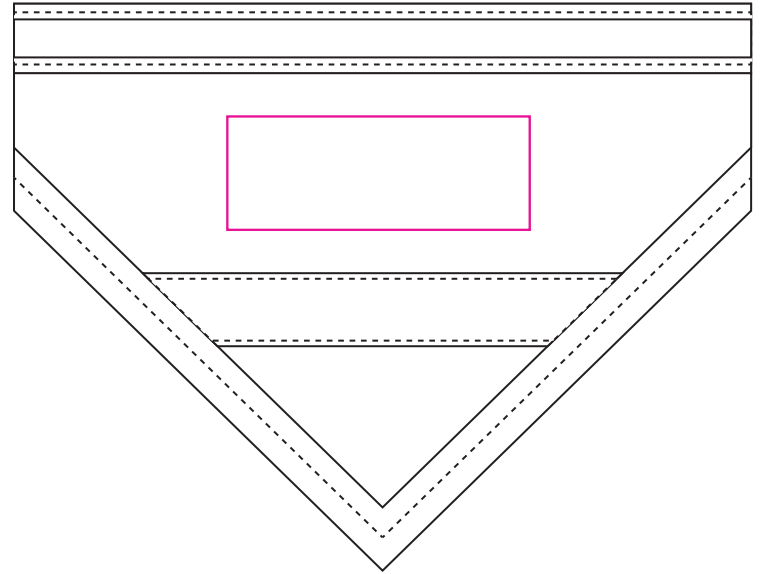

Product: PCH342  
Product Size: S :30-35cm M: 35-43cm L: 42-55cm  
Decoration Options: Screen print

Print size: 130mm(w) x 40mm(h)  
Shown at 50% actual size

Print size: 80mm(w) x 30mm(h)

Print size: 80mm(w) x 30mm(h)