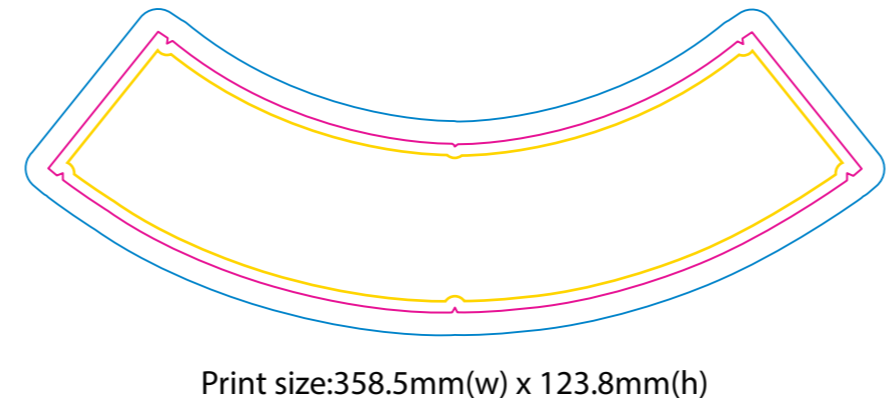

Safe print area
Bleed area
Knife line

Size: 58CM

outside

Print size:175mm(w) x 175mm(h)
Shown at 30% actual size

inside

Print size:175mm(w) x 175mm(h)
Shown at 30% actual size

Print size:312.5mm(w) x 113.9mm(h)

Print size:317.8mm(w) x 114.9mm(h)

Print size:317.8mm(w) x 114.9mm(h)

Print size:386.3mm(w) x 139.5mm(h)

Print size:386.3mm(w) x 139.5mm(h)

Size: 54CM

outside

Print size:163mm(w) x 163mm(h)
Shown at 30% actual size

inside

Print size:163mm(w) x 163mm(h)
Shown at 30% actual size

Print size:290.1mm(w) x 105.2mm(h)

Print size:290.1mm(w) x 105.2mm(h)

Print size:358.5mm(w) x 123.8mm(h)

Print size:358.5mm(w) x 123.8mm(h)

Size: 56CM

outside

Print size:172mm(w) x 172mm(h)
Shown at 30% actual size

inside

Print size:172mm(w) x 172mm(h)
Shown at 30% actual size

Print size:296.3mm(w) x 112.8mm(h)

Print size:296.3mm(w) x 112.8mm(h)

Print size:370.5mm(w) x 133.6mm(h)