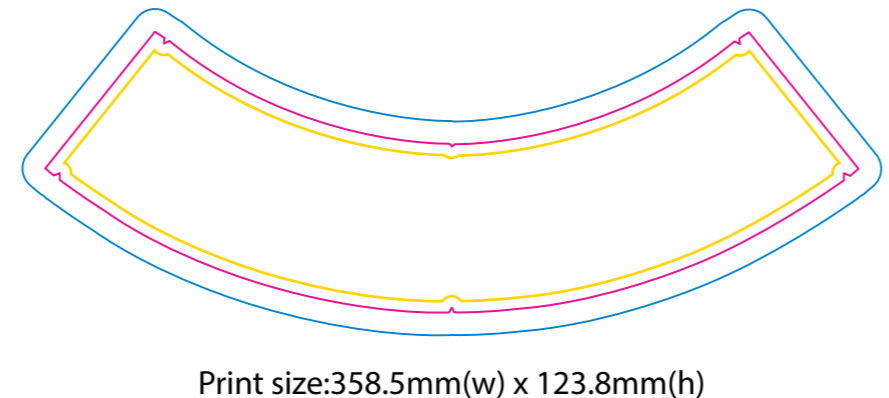

Safe print area
Bleed area
Knife line

Size: 58CM

outside

Print size:175mm(w) x 175mm(h)
Shown at 30% actual size

inside

Print size:175mm(w) x 175mm(h)
Shown at 30% actual size

Print size:312.5mm(w) x 113.9mm(h)

Print size:317.8mm(w) x 114.9mm(h)

Print size:317.8mm(w) x 114.9mm(h)

Print size:386.3mm(w) x 139.5mm(h)

Print size:386.3mm(w) x 139.5mm(h)

Size: 54CM

outside

Print size:163mm(w) x 163mm(h)
Shown at 30% actual size

inside

Print size:163mm(w) x 163mm(h)
Shown at 30% actual size

Print size:290.1mm(w) x 105.2mm(h)

Print size:290.1mm(w) x 105.2mm(h)

Print size:358.5mm(w) x 123.8mm(h)

Print size:358.5mm(w) x 123.8mm(h)

Size: 56CM

outside

Print size:172mm(w) x 172mm(h)
Shown at 30% actual size

inside

Print size:172mm(w) x 172mm(h)
Shown at 30% actual size

Print size:296.3mm(w) x 112.8mm(h)

Print size:296.3mm(w) x 112.8mm(h)

Print size:370.5mm(w) x 133.6mm(h)