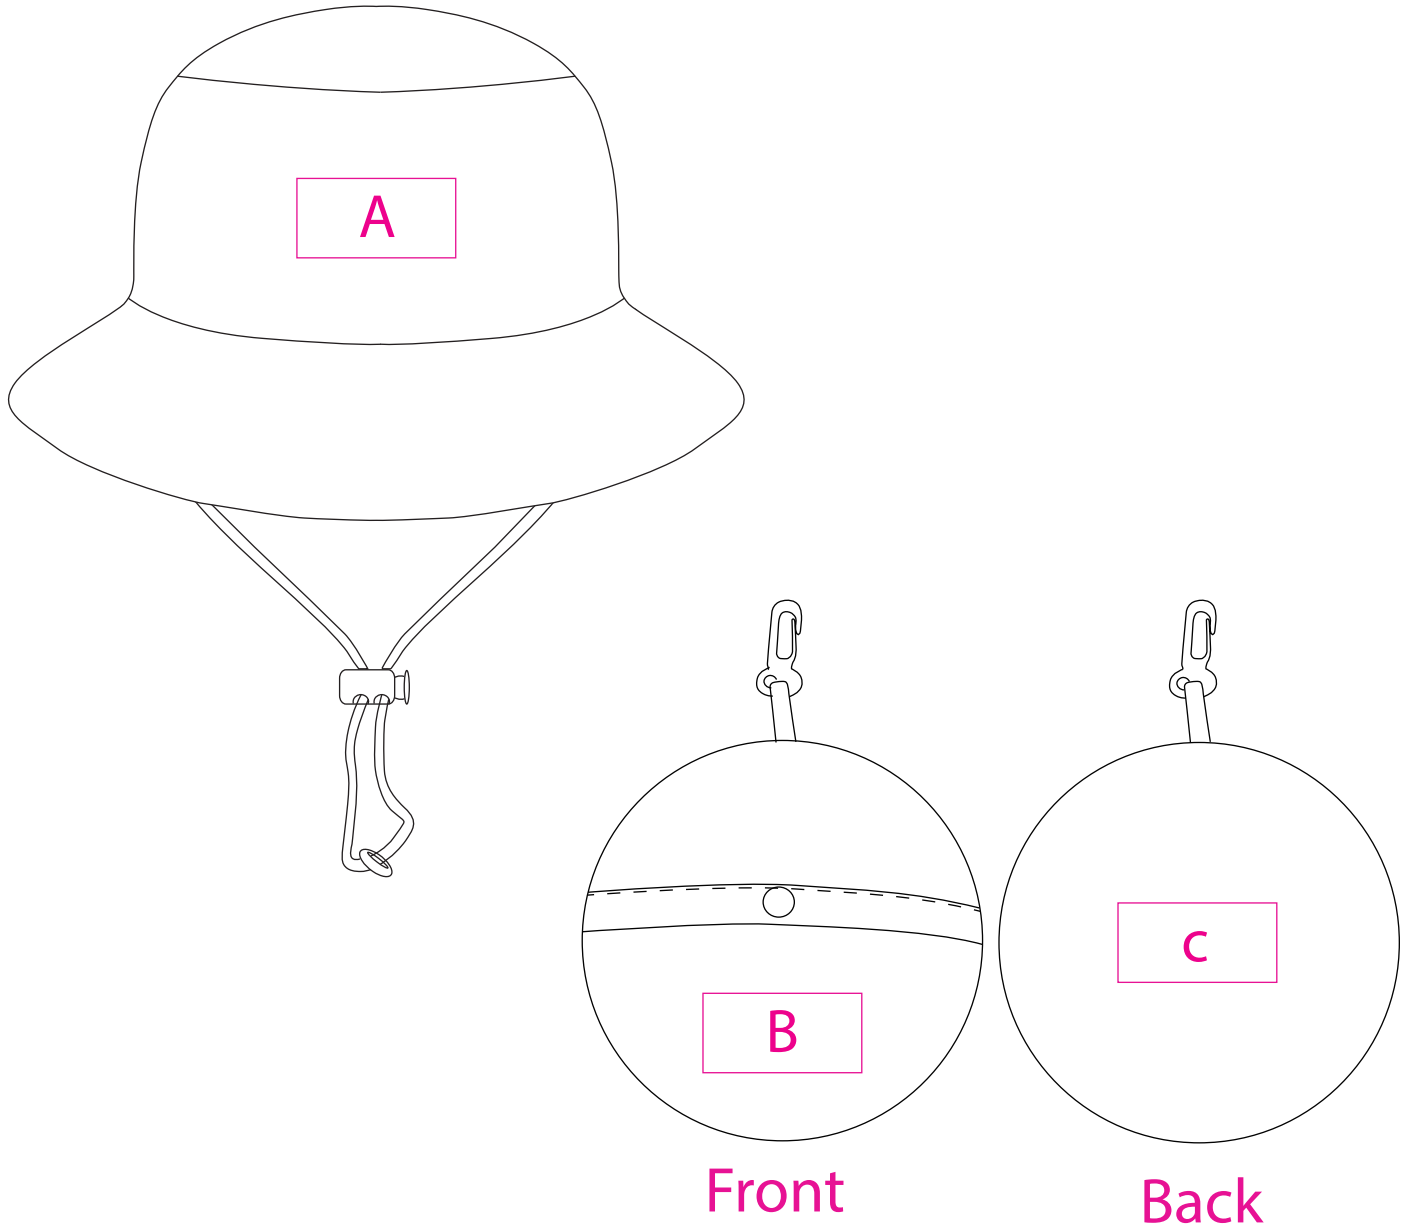

Product: PCH371
Product Size: Head circumference: 56-58cm
Decoration Options: Screen print/heat transfer

Shown at 35% actual size

A Print size: 60mm(w)x30mm(h)
B Print size: 60mm(w)x30mm(h)
C Print size: 60mm(w)x30mm(h)