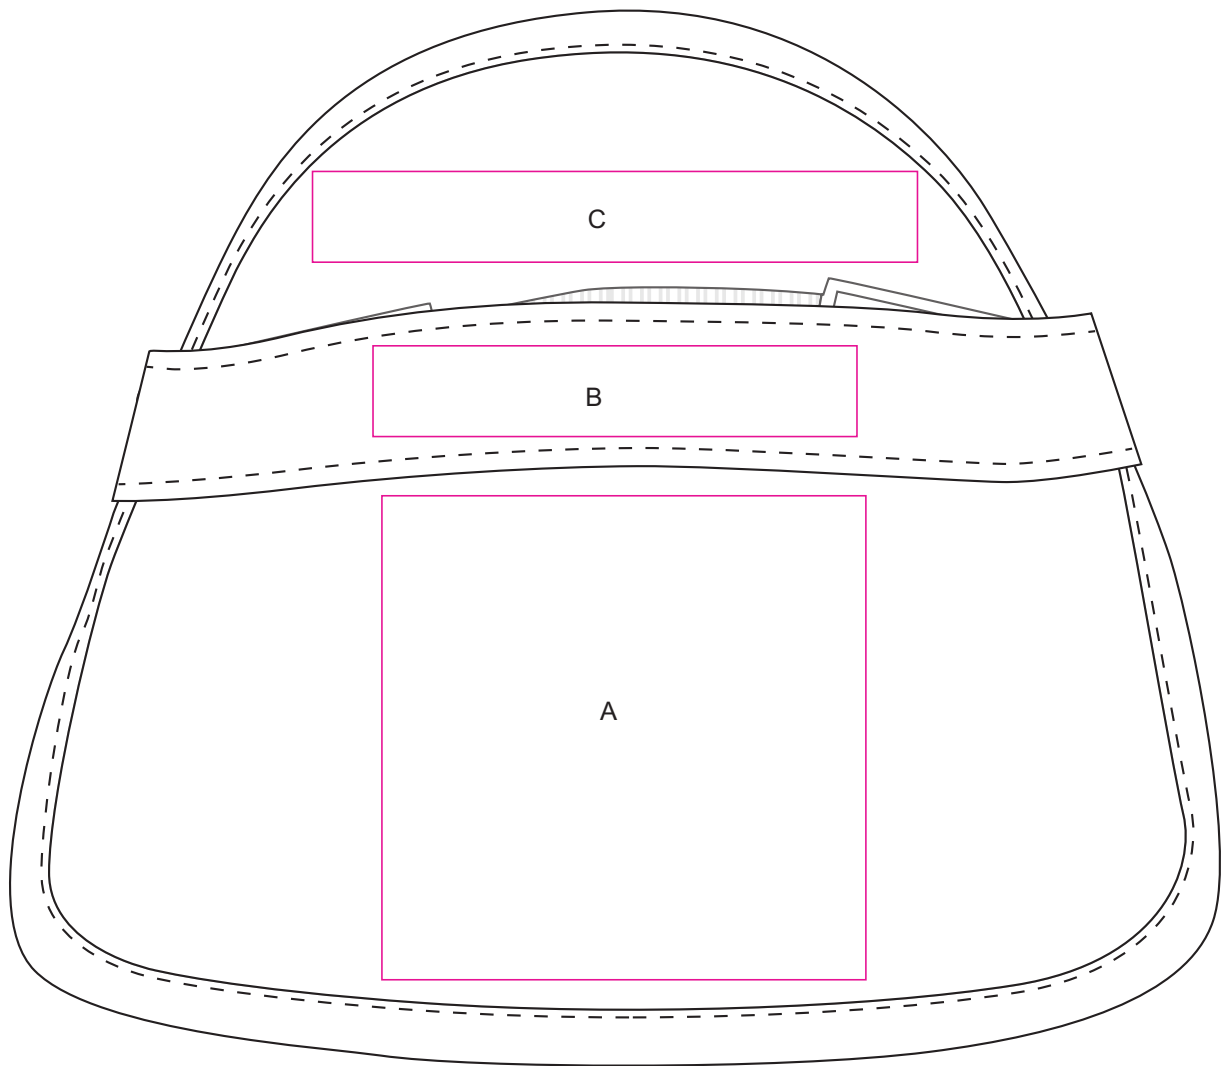

Product: PCH402  
Product Size: 20x24x12cm Adult:55-60cm  
Decoration Options: Screen Print

Print size A: 80mm(w) x 80mm(h)  
Print size B: 80mm(w) x 15mm(h)  
Print size C: 100mm(w) x 15mm(h)  
Shown at 80% actual size