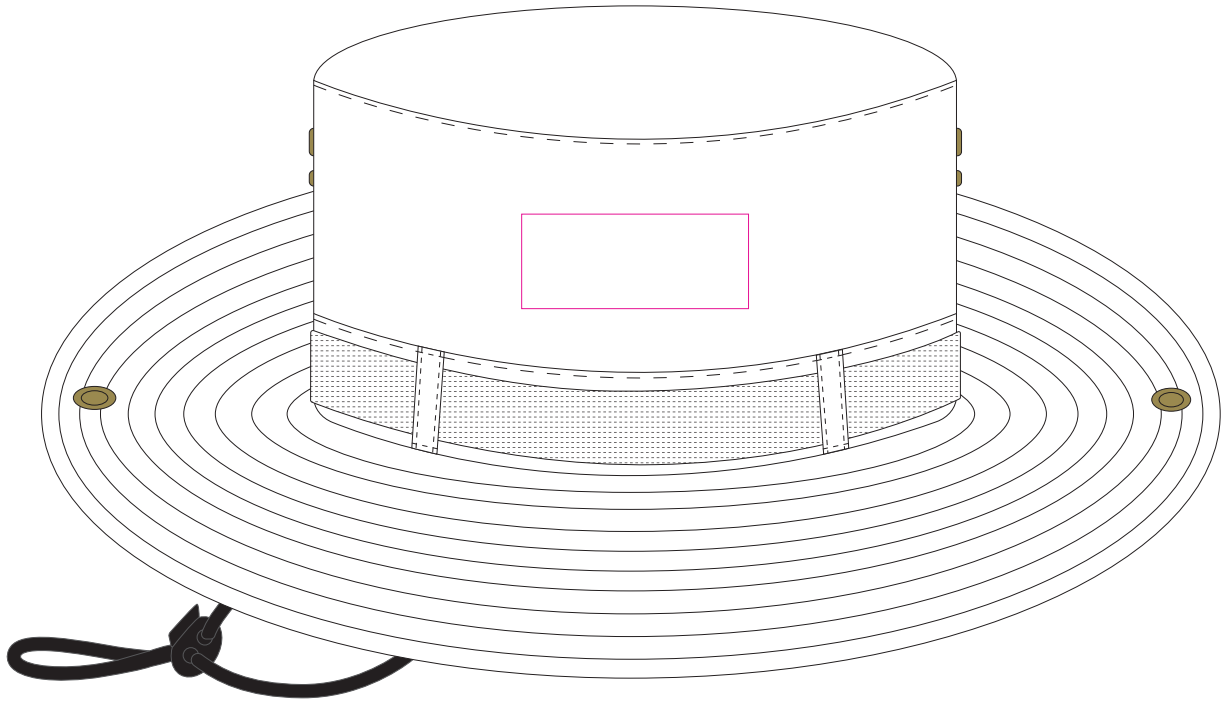

Product: PCH405
Product Size: 58CM
Decoration Options: Embroidery

Shown at 50% actual size
Print size: 60mm(w) x 25mm(h)