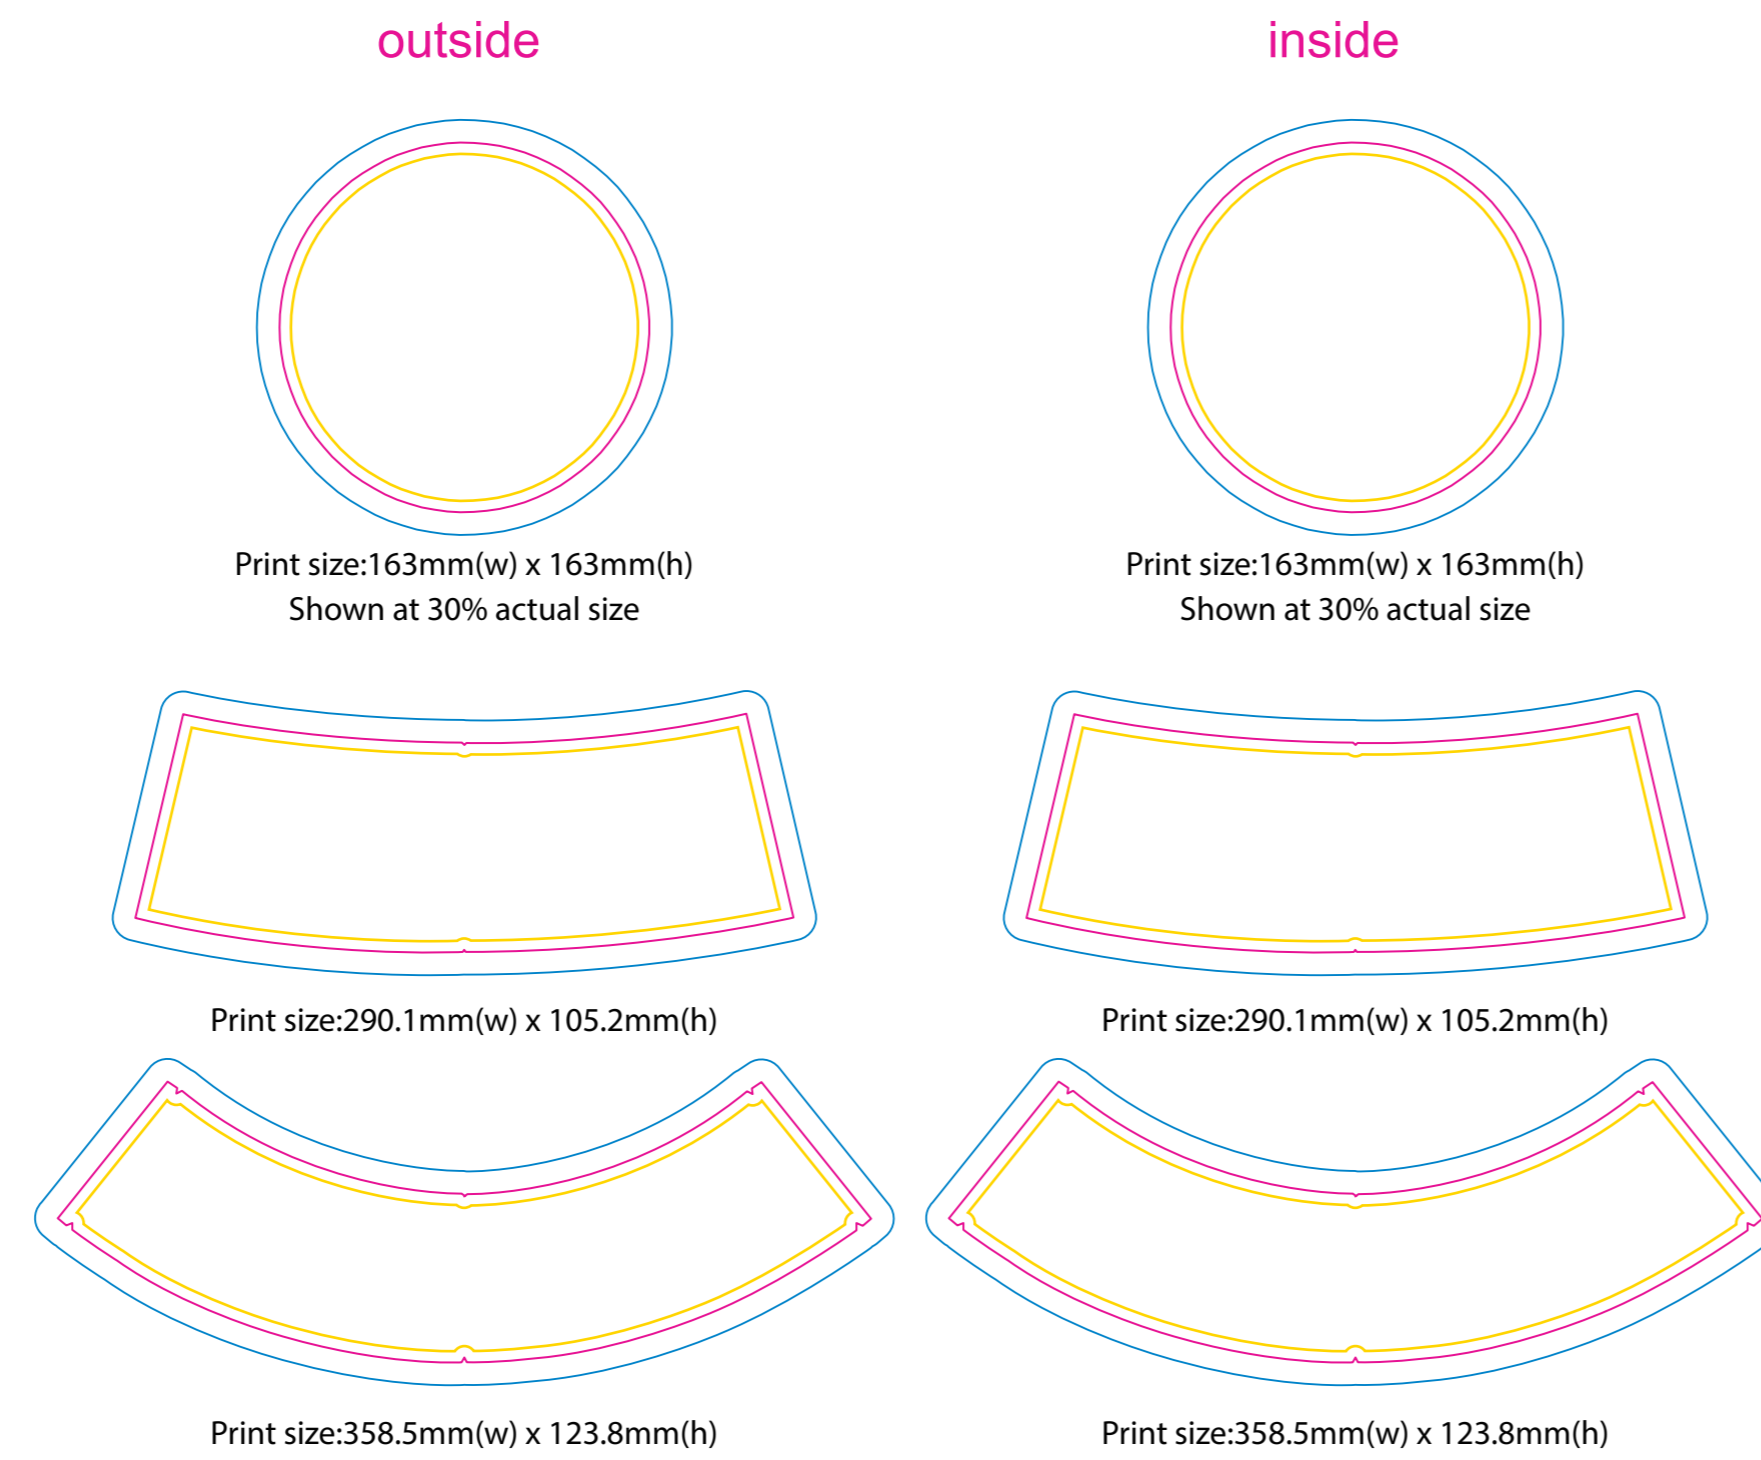

Product: PCH406
Product Size: Adult: 58/60cm ; Kid: 54/56cm
Decoration Options: Sublimation

Safe print area
Bleed area
Knife line

Size: 58CM

Size: 60CM

Visual for reference only. Not 100% same as actual product.

Size: 54CM

Size: 56CM