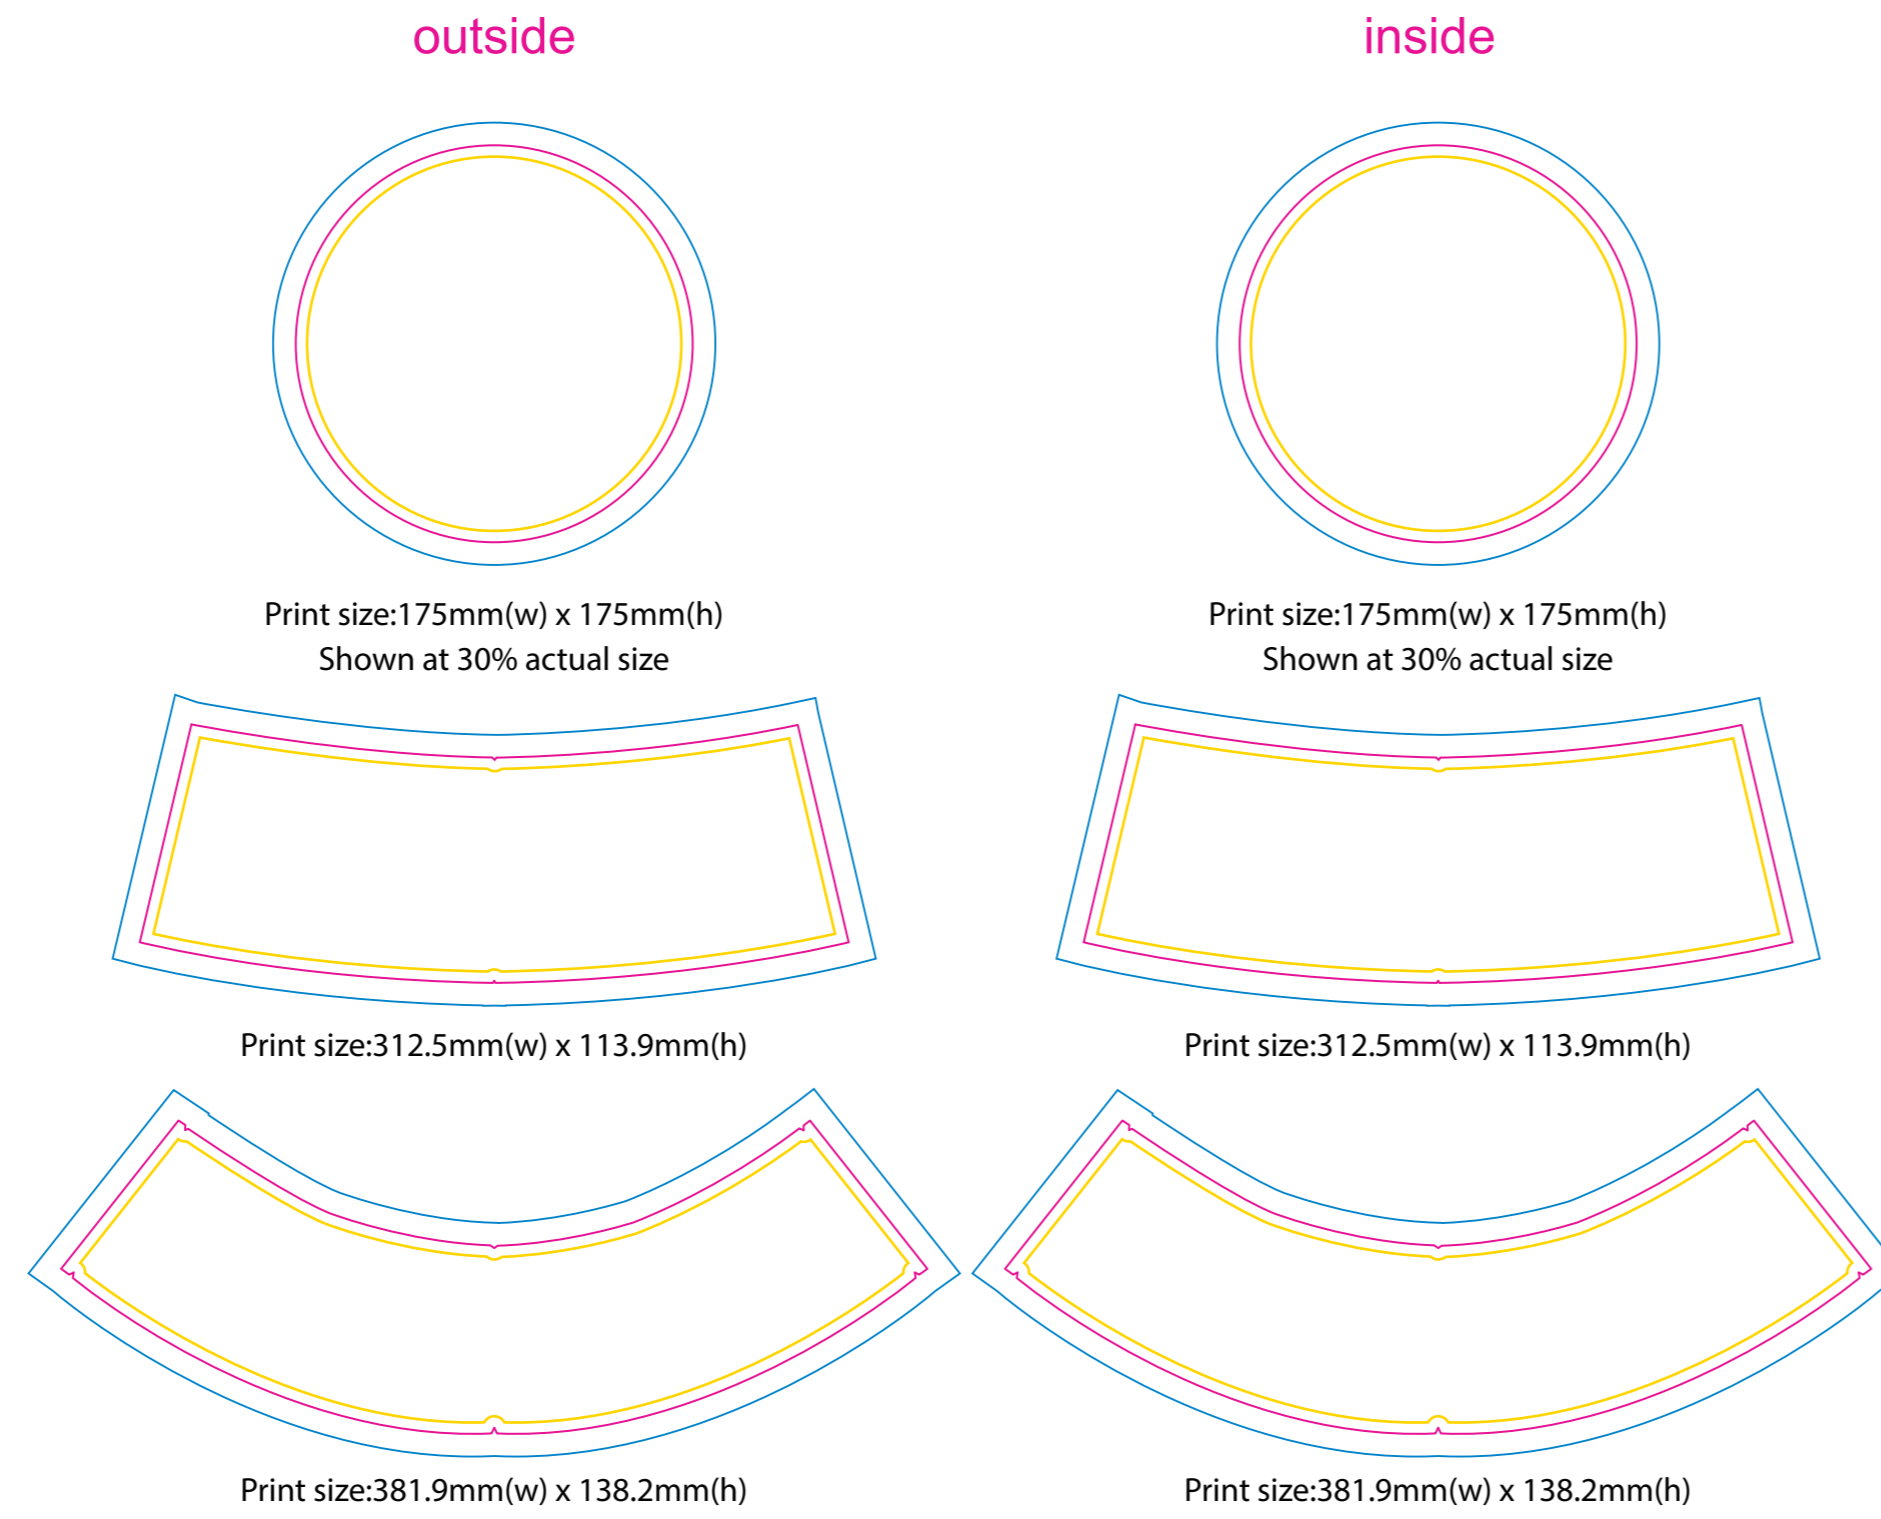

Product: PCH406
Product Size: Adult: 58/60cm ; Kid: 54/56cm
Decoration Options: Sublimation

Safe print area
Bleed area
Knife line

Size: 58CM

Size: 60CM

Visual for reference only. Not 100% same as actual product.

Size: 54CM

Size: 56CM