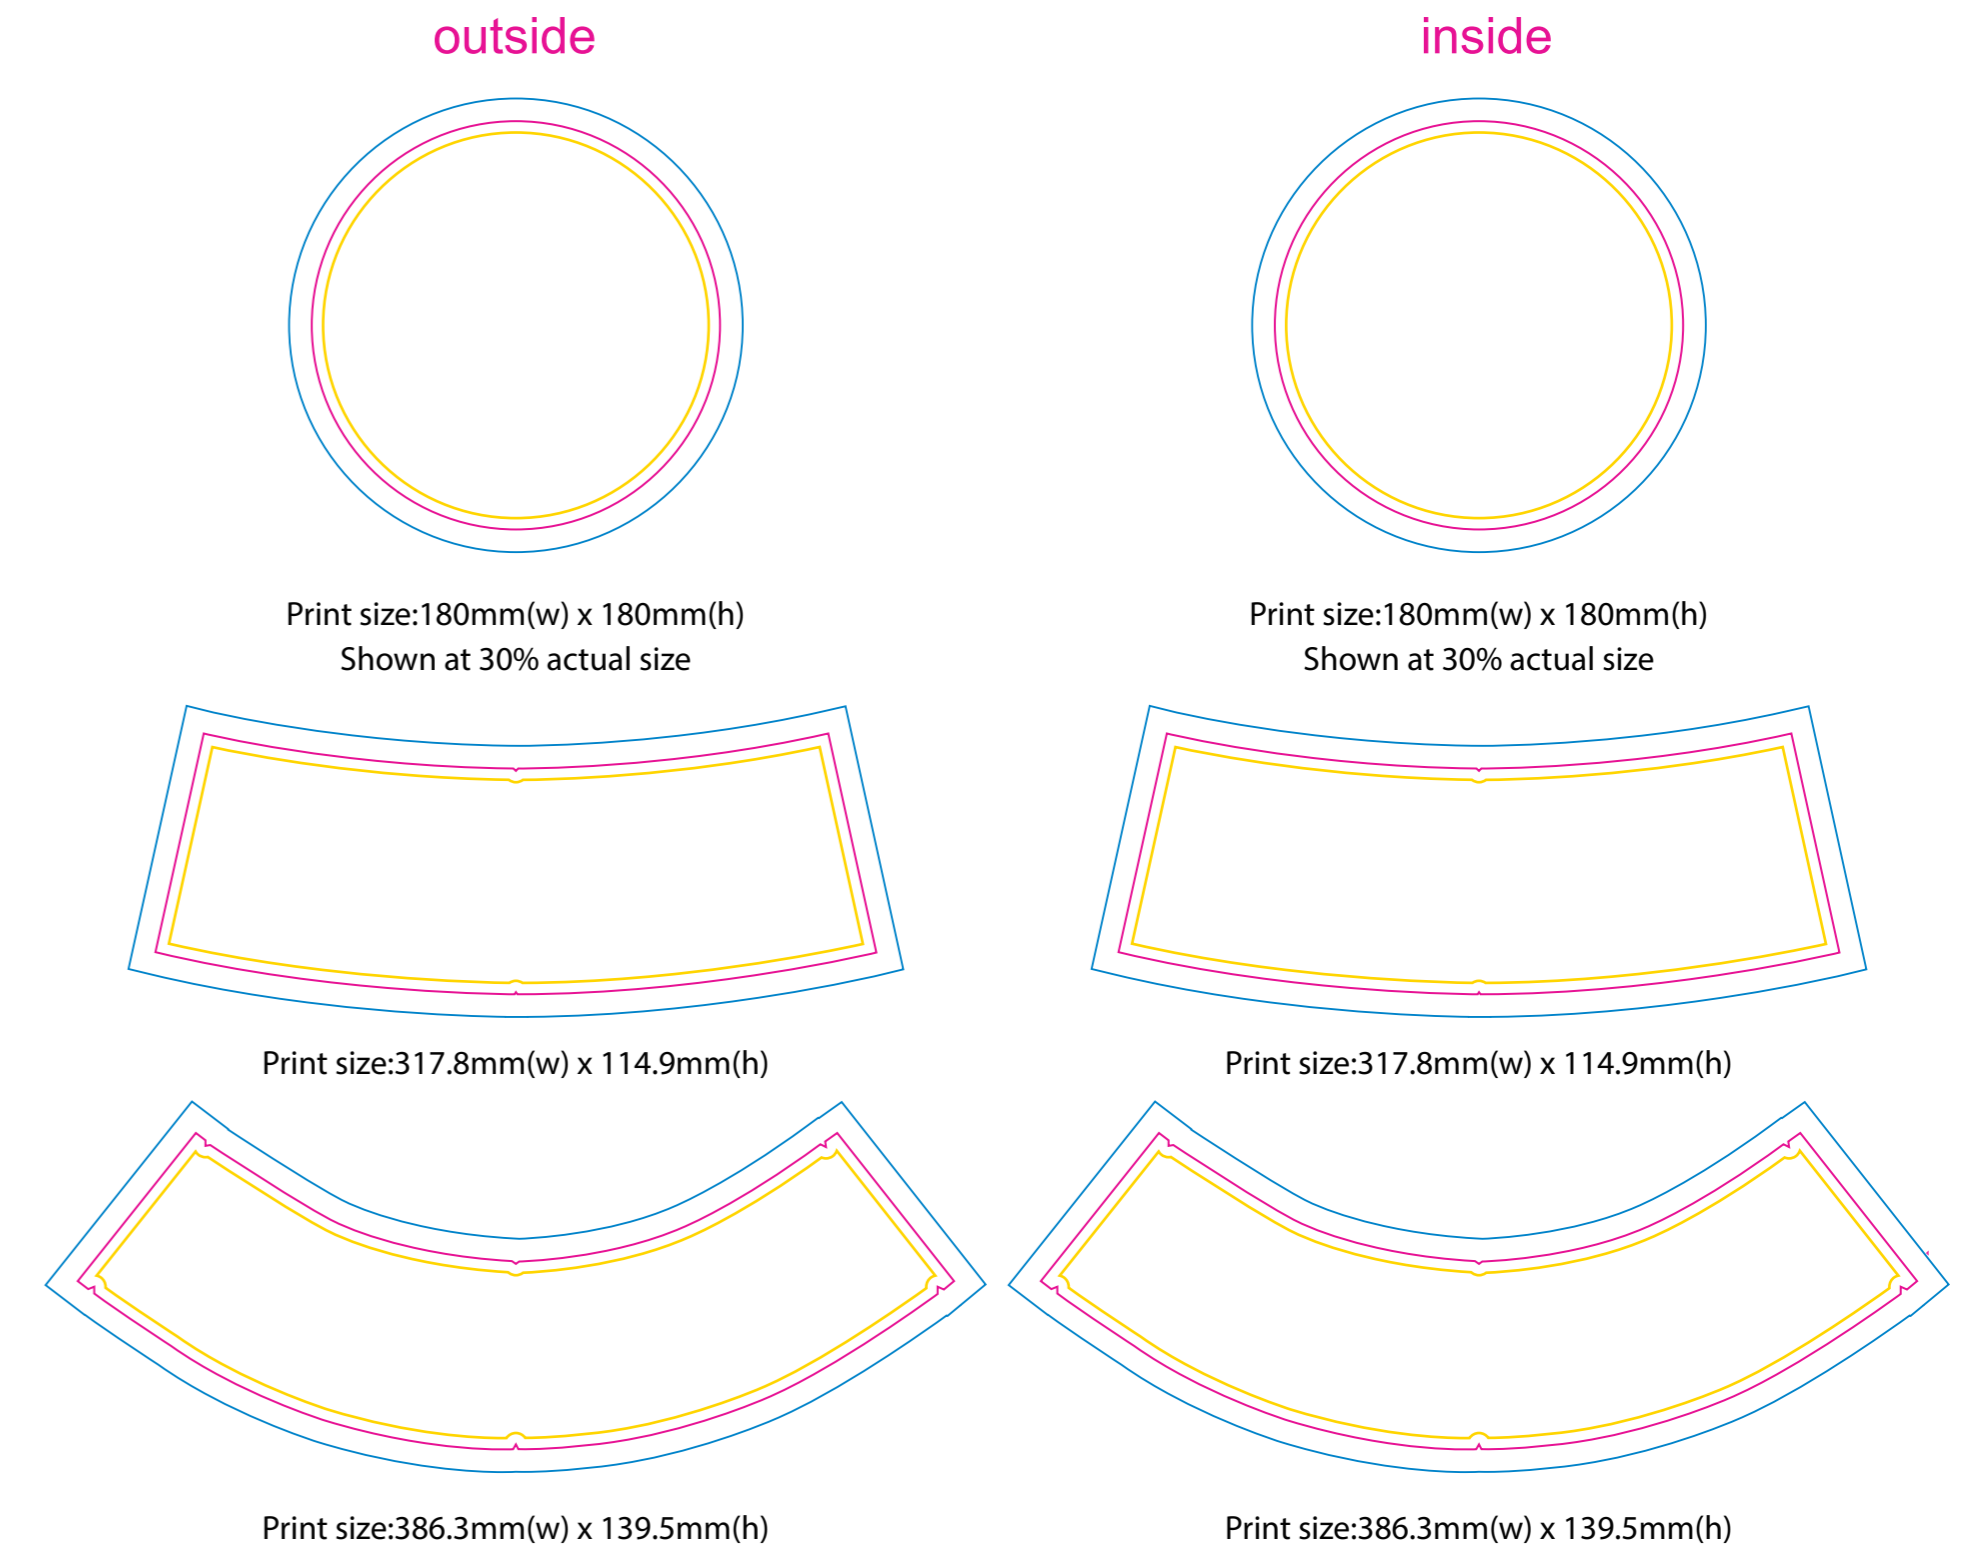

Product: PCH406
Product Size: Adult: 58/60cm ; Kid: 54/56cm
Decoration Options: Sublimation

Safe print area
Bleed area
Knife line

Size: 58CM

Size: 60CM

Visual for reference only. Not 100% same as actual product.

Size: 54CM

Size: 56CM