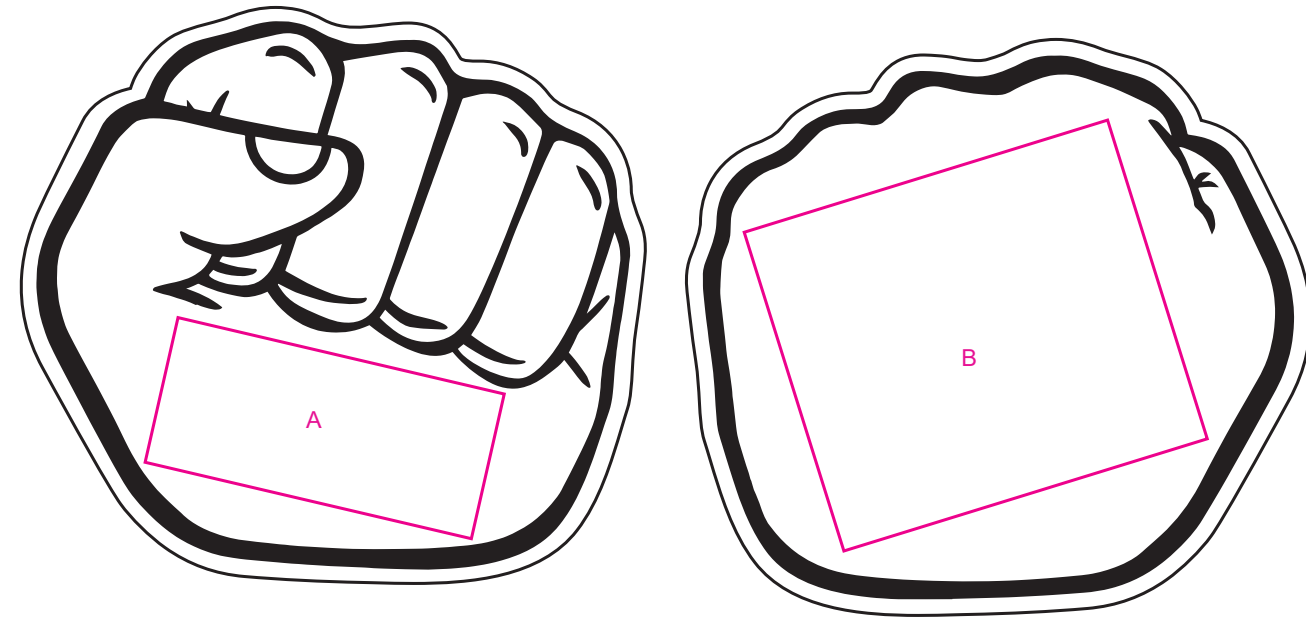

Product: PCH411
 Product Size: Fist - 33cm(w) x 30.4m(h)
 Big Thumb- 26cm(w) x 38cm(h)
 Claw Hand - 36.7cm(w) x 38cm(h)
 Wolf - 26.5cm(w) x 45.9cm(h)
 Decoration Options: Screen print,UV Print

Fist

Shown at 25% actual size

A:Print size: 190mm(w) x 117mm(h)
 B:Print size: 245mm(w) x 228mm(h)

Big Thumb

Shown at 25% actual size

A:Print size: 107mm(w) x 153mm(h)
 B:Print size: 170mm(w) x 135mm(h)

Claw Hand

Shown at 25% actual size

A:Print size: 160mm(w) x 178mm(h)
 B:Print size: 155mm(w) x 180mm(h)

Wolf

Shown at 25% actual size

A:Print size: 95mm(w) x 95mm(h)
 B:Print size: 121mm(w) x 85mm(h)

Fist

Shown at 25% actual size
 Print size: 330.2mm(w) x 304mm(h)

Big Thumb

Shown at 25% actual size
 Print size: 260mm(w) x 380mm(h)

Claw Hand

Shown at 25% actual size
 Print size: 367.7mm(w) x 380mm(h)

Wolf

Shown at 25% actual size
 Print size: 265mm(w) x 459mm(h)

— Knife line
 — Safe print area
 — Bleed line