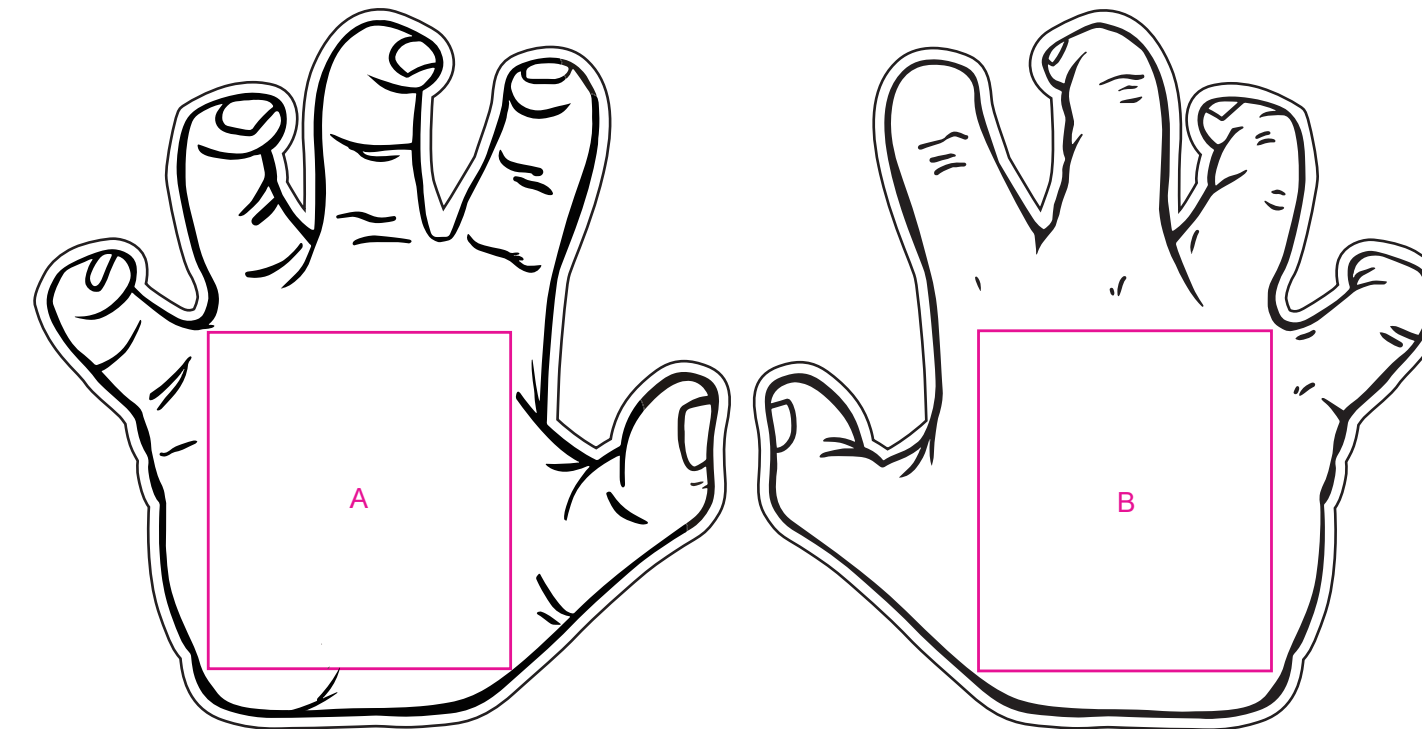

Product: PCH411
 Product Size: Fist - 33cm(w) x 30.4m(h)
 Big Thumb- 26cm(w) x 38cm(h)
 Claw Hand - 36.7cm(w) x 38cm(h)
 Wolf - 26.5cm(w) x 45.9cm(h)
 Decoration Options: Screen print,UV Print

Fist

Shown at 25% actual size

A:Print size: 190mm(w) x 117mm(h)
 B:Print size: 245mm(w) x 228mm(h)

Big Thumb

Shown at 25% actual size

A:Print size: 107mm(w) x 153mm(h)
 B:Print size: 170mm(w) x 135mm(h)

Claw Hand

Shown at 25% actual size

A:Print size: 160mm(w) x 178mm(h)
 B:Print size: 155mm(w) x 180mm(h)

Wolf

Shown at 25% actual size

A:Print size: 95mm(w) x 95mm(h)
 B:Print size: 121mm(w) x 85mm(h)

Fist

Shown at 25% actual size
 Print size: 330.2mm(w) x 304mm(h)

Big Thumb

Shown at 25% actual size
 Print size: 260mm(w) x 380mm(h)

Claw Hand

Shown at 25% actual size
 Print size: 367.7mm(w) x 380mm(h)

Wolf

Shown at 25% actual size
 Print size: 265mm(w) x 459mm(h)

— Knife line
 — Safe print area
 — Bleed line