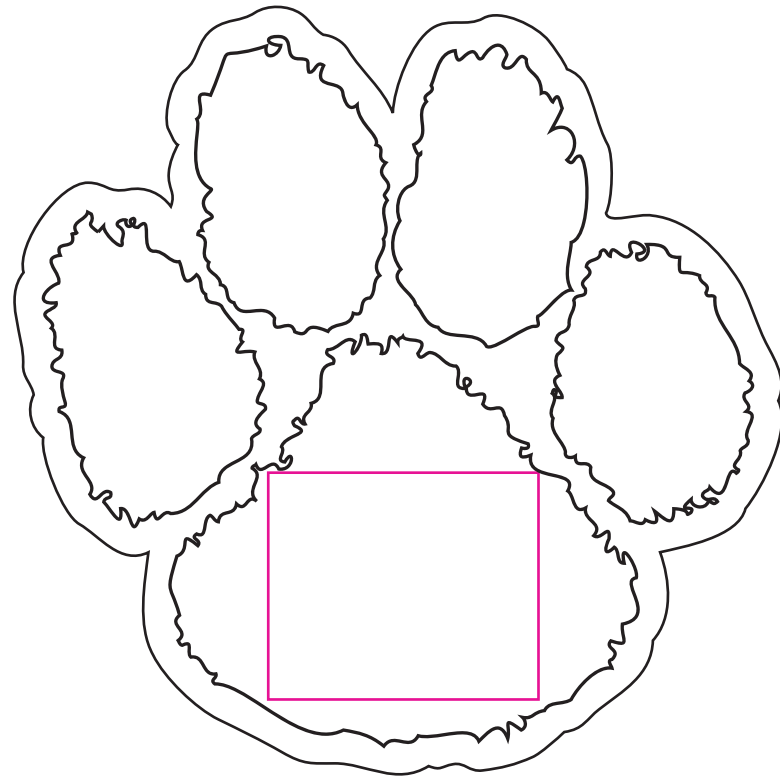

Product: PCH421
 Product Size: Paw - 40.6cm(w) x 40.6cm(h)
 Wolf Paw - 38.7cm(w) x 40.6cm(h)
 Bear Paw - 33.6cm(w) x 35.5cm(h)
 No.1 Claw - 35.2cm(w) x 35.5cm(h)
 Decoration Options: Screen print,UV Print

Paw

Shown at 25% actual size
 Print size: 143mm(w) x 120mm(h)

Wolf Paw

Shown at 25% actual size
 Print size: 218mm(w) x 150mm(h)

Bear Paw

Shown at 25% actual size
 Print size: 254mm(w) x 134mm(h)

No.1 Claw

Shown at 25% actual size
 A:Print size: 134mm(w) x 57mm(h)
 B:Print size: 203mm(w) x 134mm(h)

Paw

Shown at 25% actual size
 Print size: 406mm(w) x 406mm(h)

Wolf Paw

Shown at 25% actual size
 Print size: 387mm(w) x 406mm(h)

Bear Paw

Shown at 25% actual size
 Print size: 336.5mm(w) x 355mm(h)

No.1 Claw

Shown at 25% actual size
 Print size: 352mm(w) x 355mm(h)

— Knife line
 — Safe print area
 — Bleed line