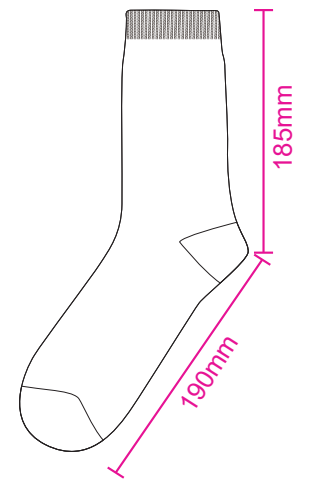

Product: PCH502
 Product Size: Socks: 185mm x 190mm
 Card A: 72x170mm
 Decoration Options: Socks: Jacquard craft / Card: CMYK

Shown at 35% actual size

Print size: 165.1mm(w) x 375mm(h)

Print size: 72mm(w) x 170mm(h)
 Shown at 50% actual size

- Safe print area
- Bleed area
- Knife line
- Stitching