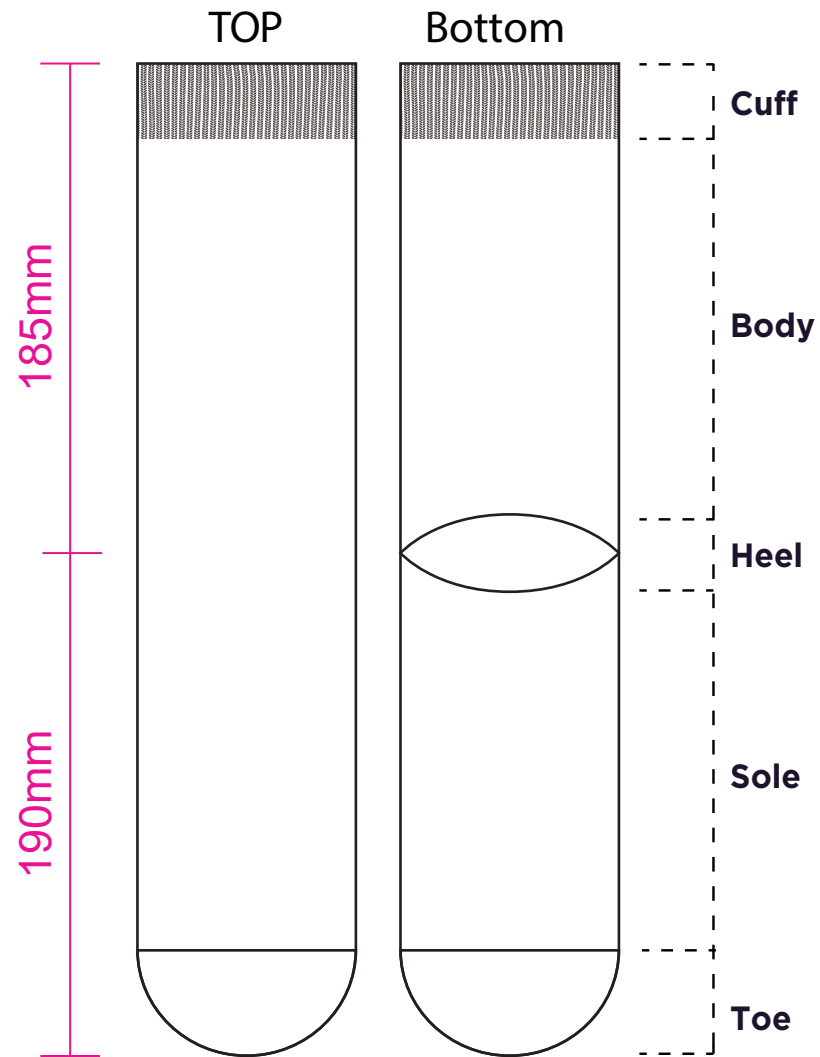

Product: PCH502
 Product Size: Socks: 185mm x 190mm
 Card A: 72x170mm
 Decoration Options: Socks: Jacquard craft / Card: CMYK

Shown at 35% actual size

Print size: 165.1mm(w) x 375mm(h)

Print size: 72mm(w) x 170mm(h)
 Shown at 50% actual size

- Safe print area
- Bleed area
- Knife line
- Stitching