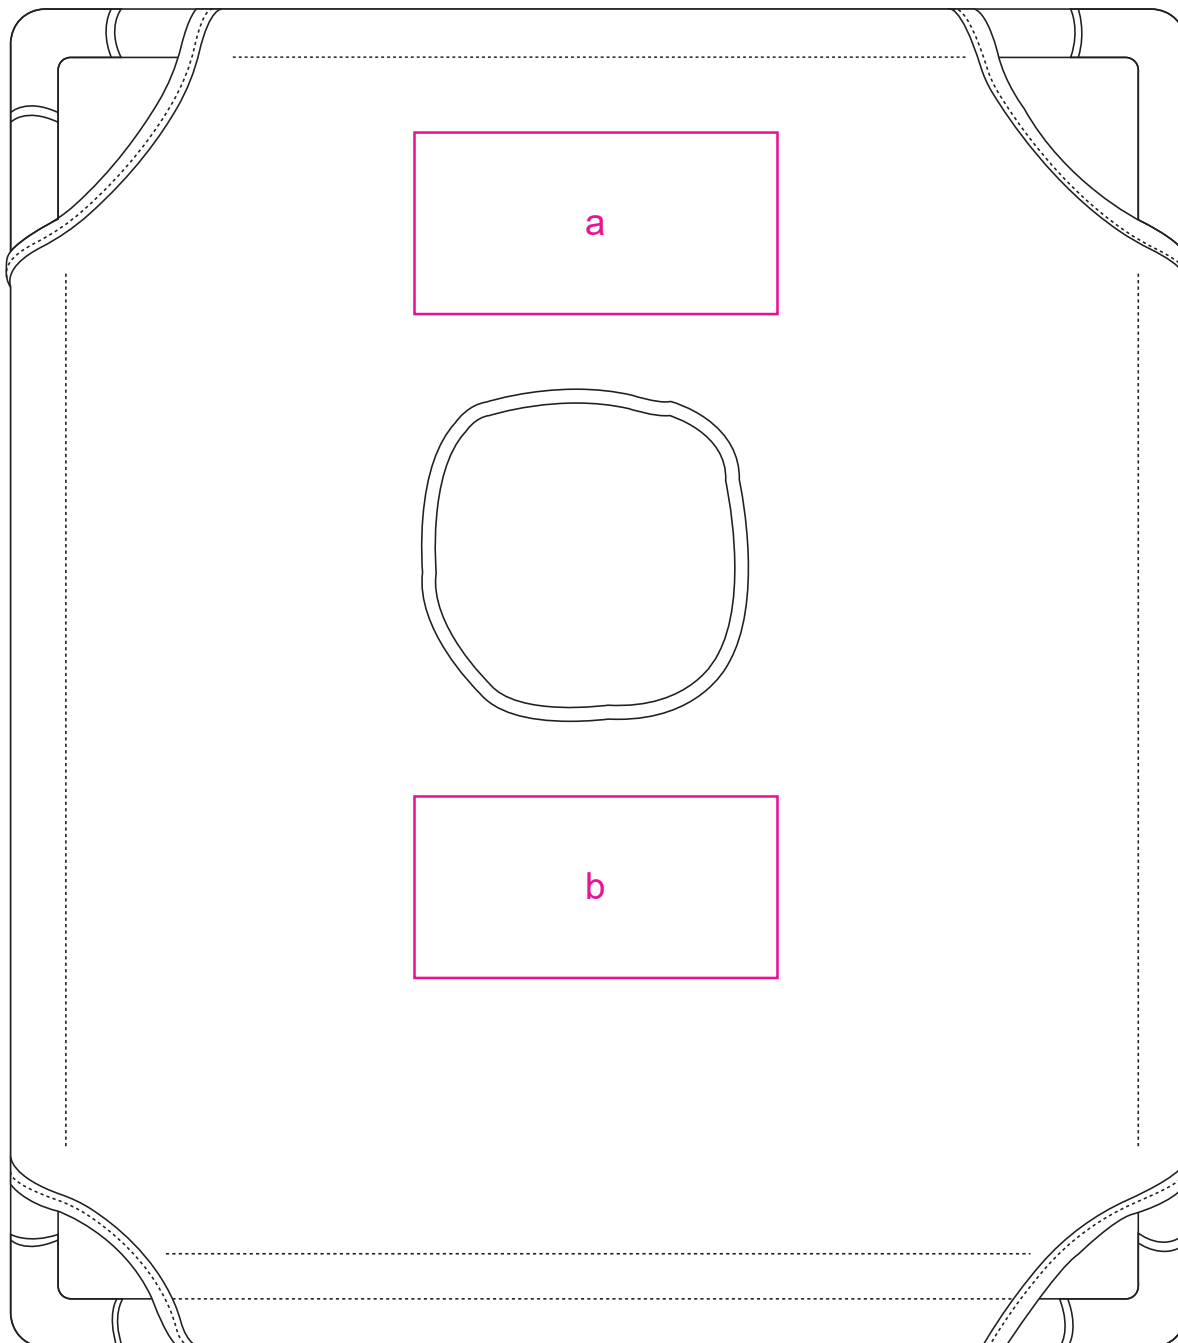

Product: PCH519  
Product Size: 52x59 cm  
Decoration Options: Screen Print

a:Print size: 160mm(w) x 80mm(h)  
b:Print size: 160mm(w) x 80mm(h)  
Shown at 30% actual size