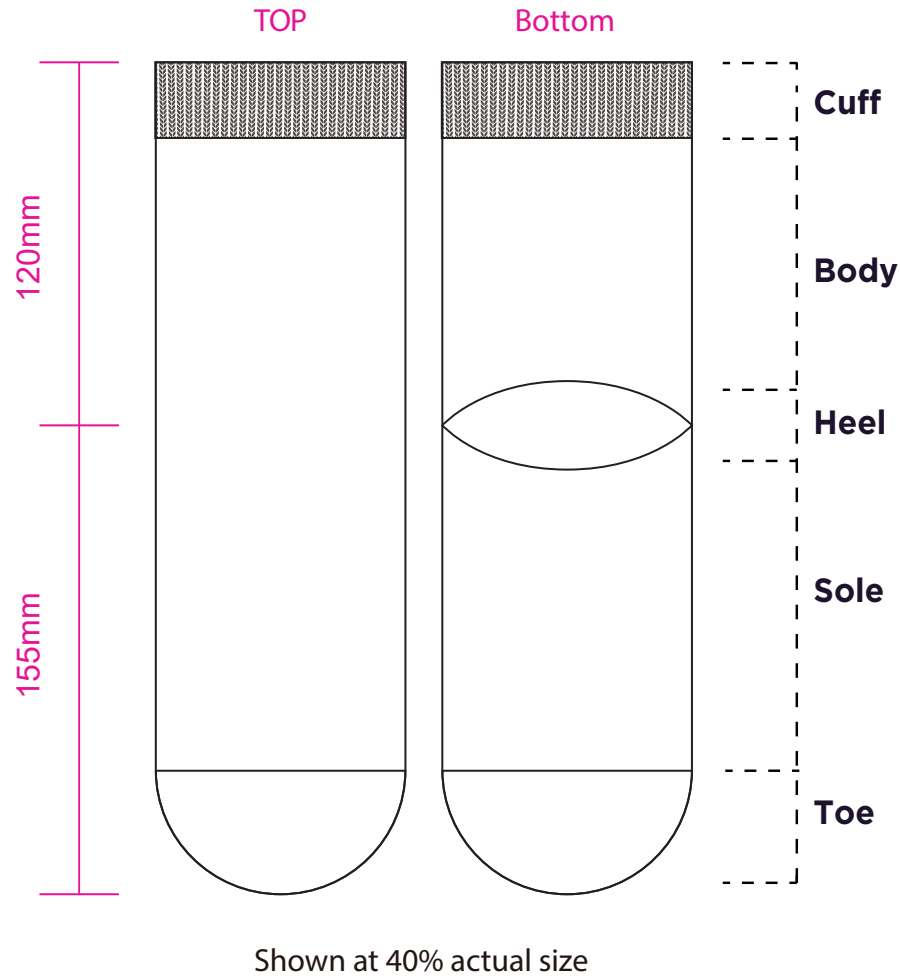

Product: PCH548
Product Size: 155mm x 120mm
Decoration Options: Jacquard craft

Print size: 165.1mm(w) x 275mm(h)

- Knife line
- Safe print area
- Bleed area

Print size: 72mm(w) x 170mm(h)
Shown at 50% actual size