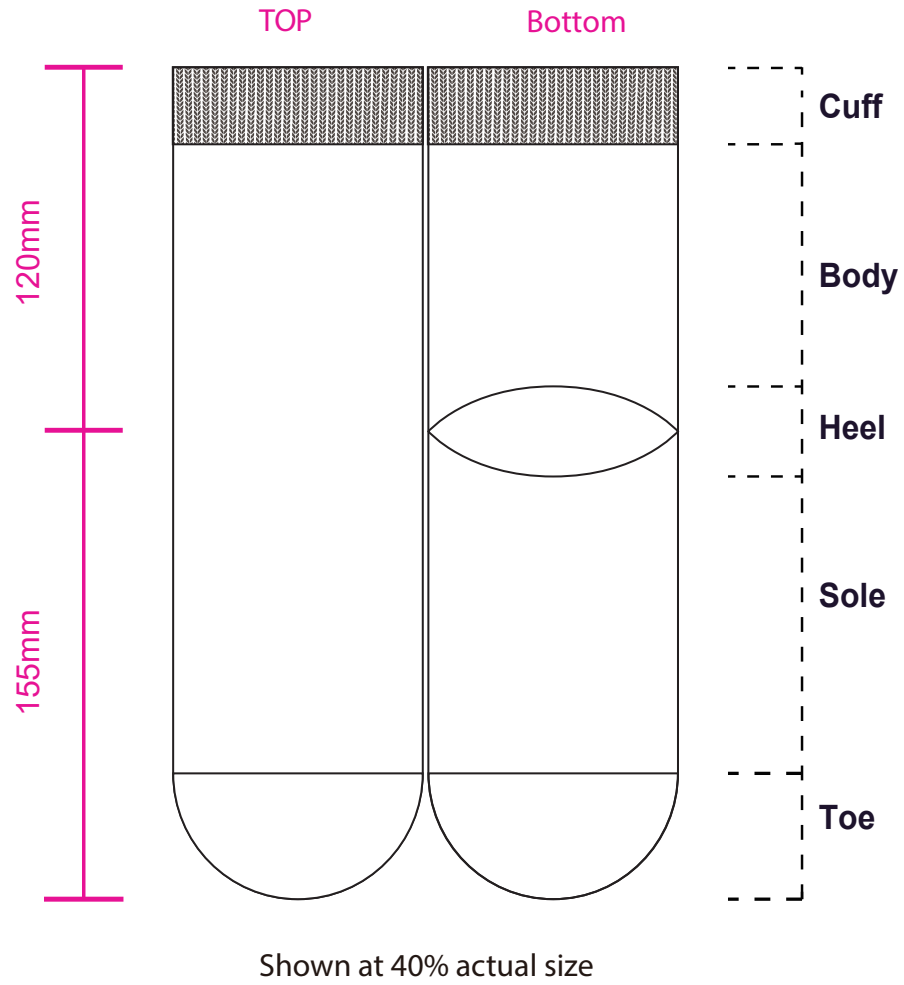

Product: PCH550
Product Size: 155mm x 120mm
Decoration Options: Jacquard craft

Print size: 72mm(w) x 170mm(h)
Shown at 50% actual size

- Knife line
- Safe print area
- Bleed area