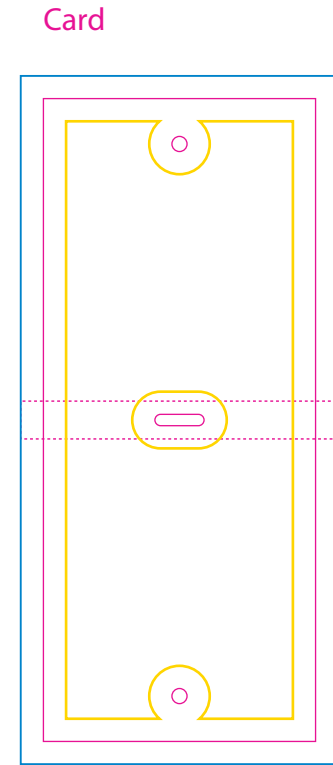

Product: PCH550
Product Size: 155mm x 120mm
Decoration Options: Jacquard craft

Print size: 72mm(w) x 170mm(h)
Shown at 50% actual size

- Knife line
- Safe print area
- Bleed area