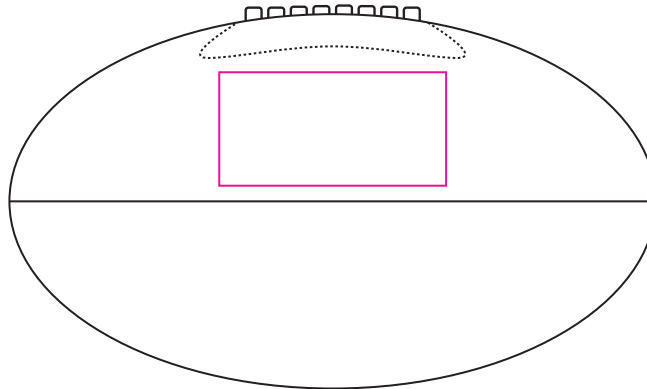

Product: PCH551
Product Size: Size3:220mm(w)x125mm(h) ;
Size6:265mm(w)x150mm(h) ;
Size9:285mm(w)x165mm(h)
Decoration Options: Debossed, Screen Print

Size3

Debossed size: 80mm(w) x 40mm(h)

Size6

Debossed size: 90mm(w) x 40mm(h)

Size9

Debossed size: 100mm(w) x 50mm(h)
Shown at 30% actual size