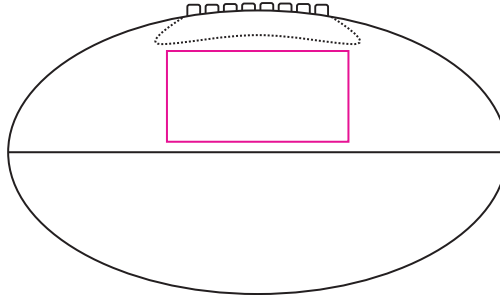

Product: PCH551
Product Size: Size3:220mm(w)x125mm(h) ;
Size6:265mm(w)x150mm(h) ;
Size9:285mm(w)x165mm(h)
Decoration Options: Debossed, Screen Print

Size3

Debossed size: 80mm(w) x 40mm(h)

Size6

Debossed size: 90mm(w) x 40mm(h)

Size9

Debossed size: 100mm(w) x 50mm(h)
Shown at 30% actual size