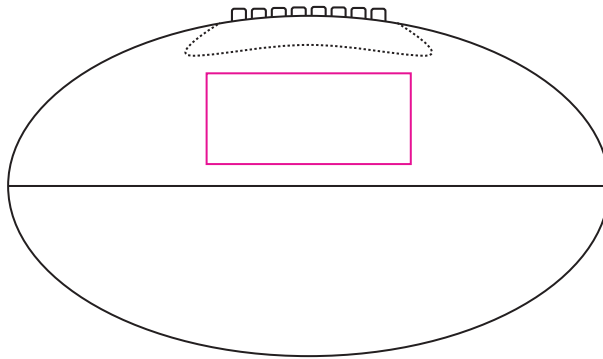

Product: PCH551
Product Size: Size3:220mm(w)x125mm(h) ;
Size6:265mm(w)x150mm(h) ;
Size9:285mm(w)x165mm(h)
Decoration Options: Debossed, Screen Print

Size3

Debossed size: 80mm(w) x 40mm(h)

Size6

Debossed size: 90mm(w) x 40mm(h)

Size9

Debossed size: 100mm(w) x 50mm(h)
Shown at 30% actual size