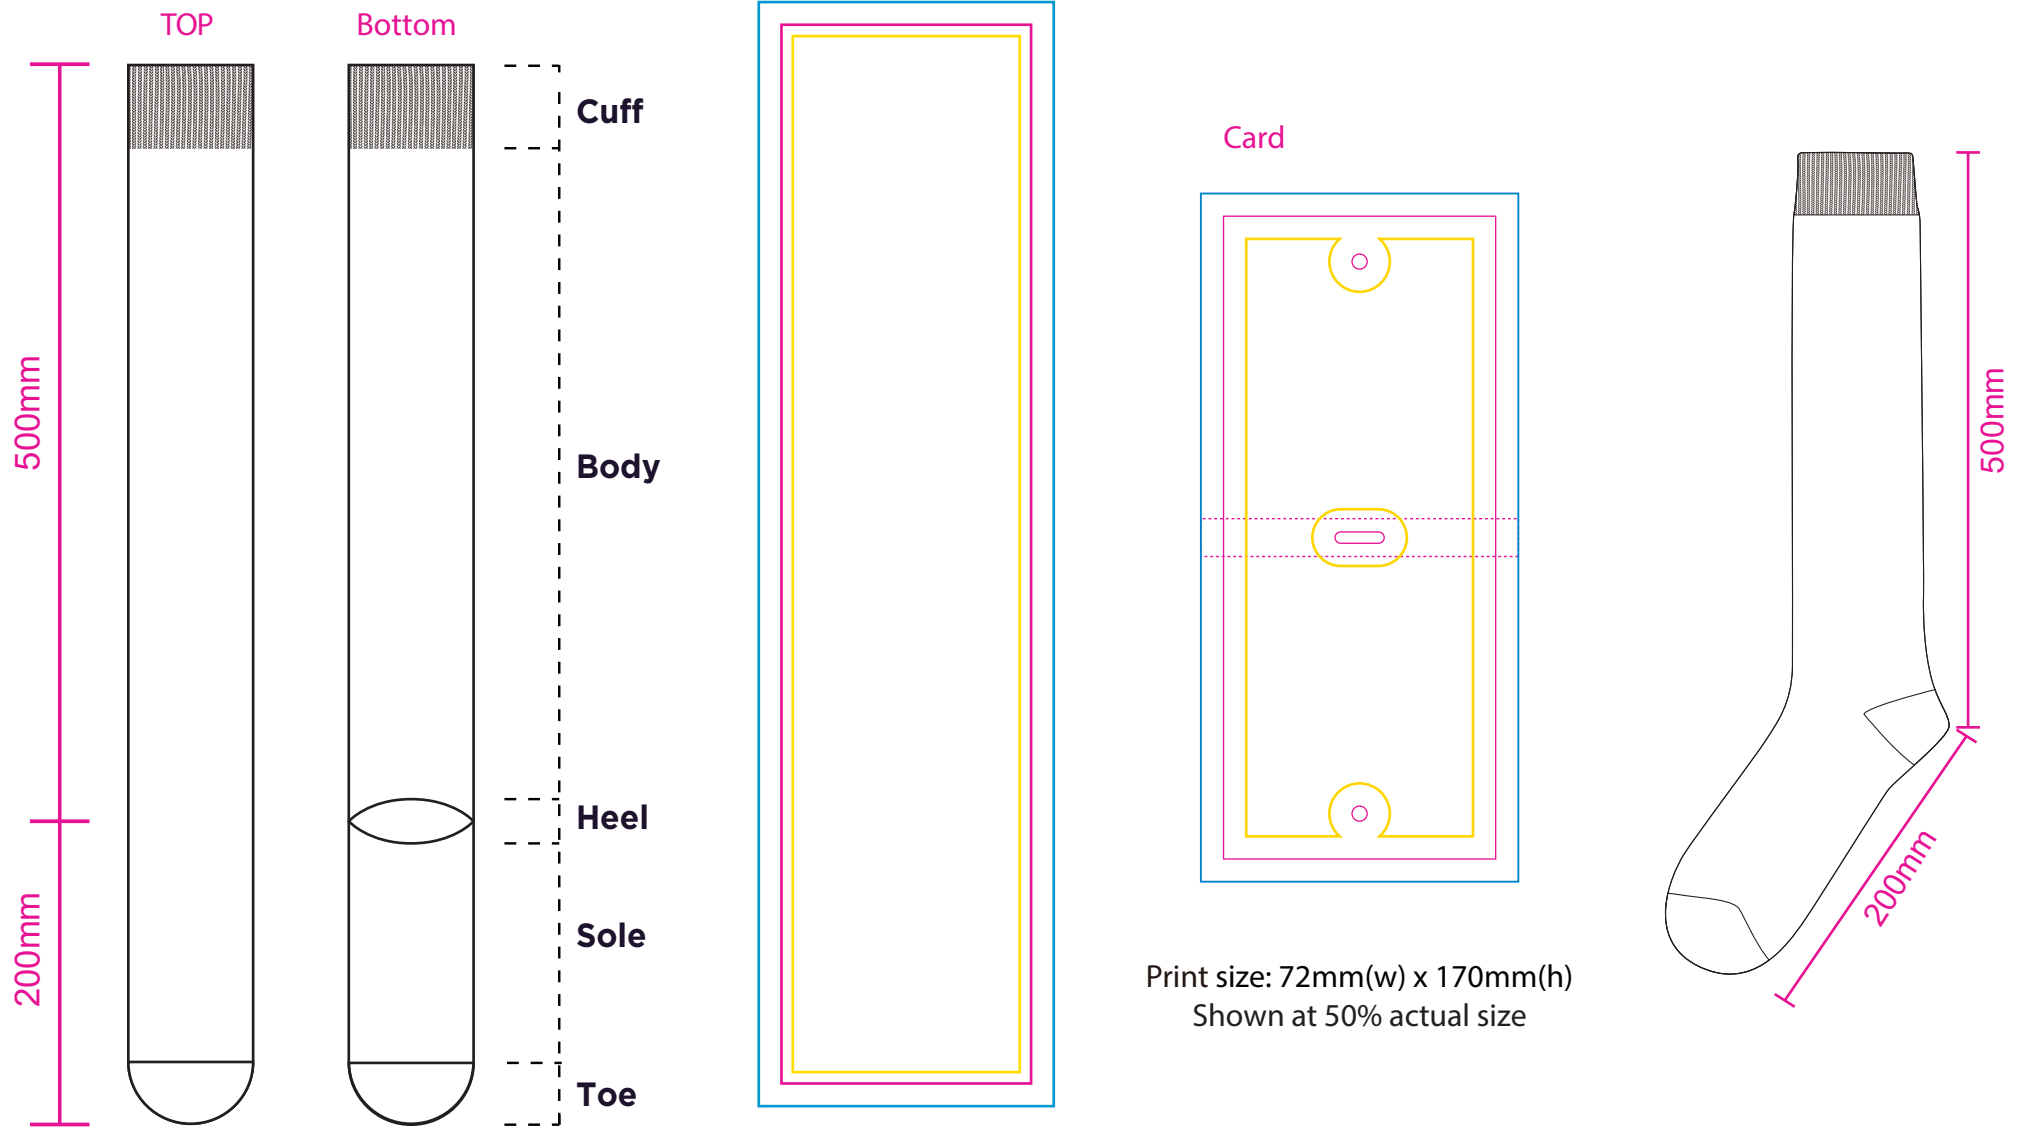

Product: PPCH552  
Product Size: 200mmx 500mm  
Decoration Options: Jacquard craft

Shown at 20% actual size

Jacquard size: 165.1mm(w) x 700mm(h)

- Knife line
- Safe print area
- Bleed area