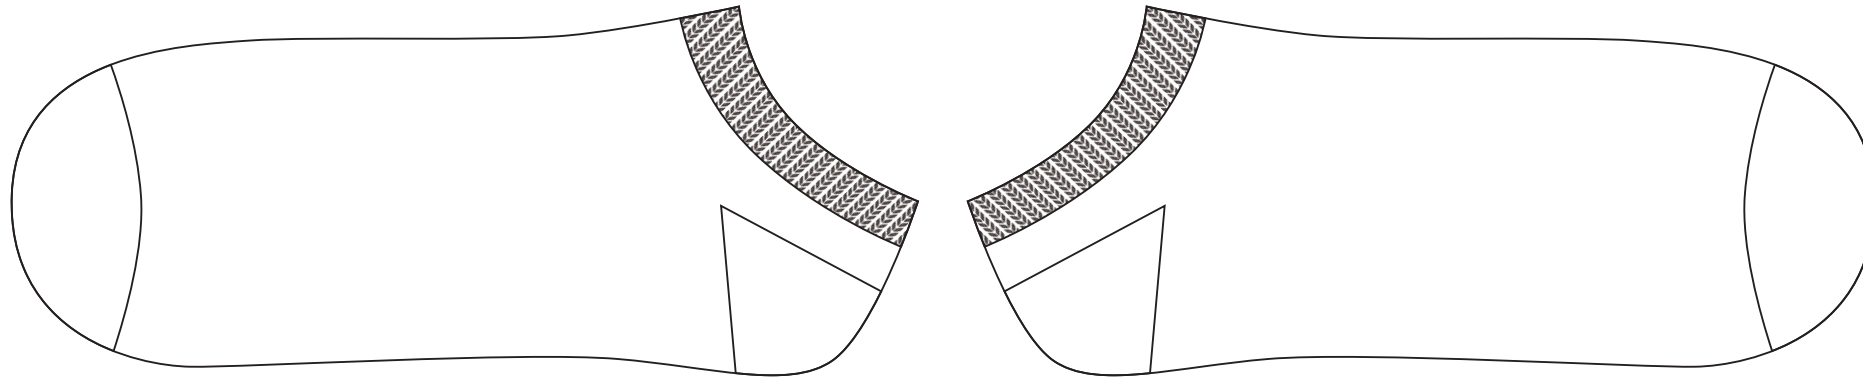

Product: PCH554
Product Size: 210mm(w)x 85mm(h)
Decoration Options: Jacquard craft

Shown at 50% actual size

Print size: 210mm(w) x 85mm(h)

- Knife line
- Safe print area
- Bleed area

Card

Print size: 72mm(w) x 170mm(h)
Shown at 50% actual size