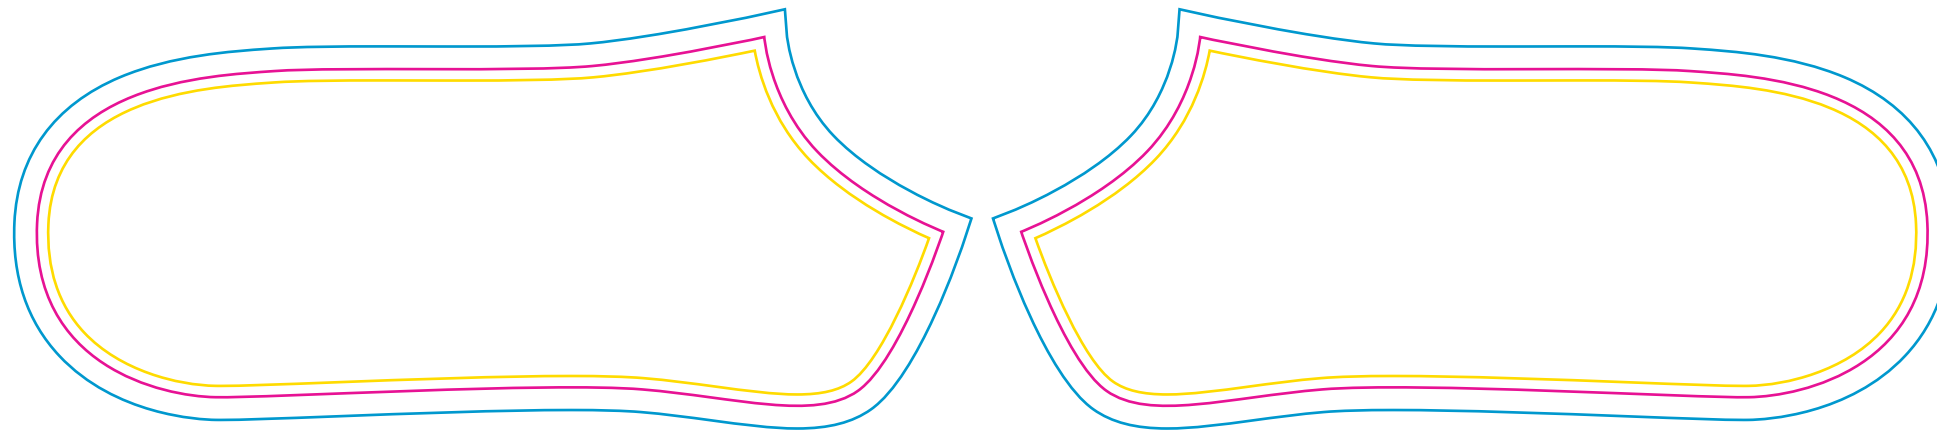

Product: PCH554
Product Size: 210mm(w)x 85mm(h)
Decoration Options: Jacquard craft

Shown at 50% actual size

Print size: 210mm(w) x 85mm(h)

- Knife line
- Safe print area
- Bleed area

Card

Print size: 72mm(w) x 170mm(h)
Shown at 50% actual size