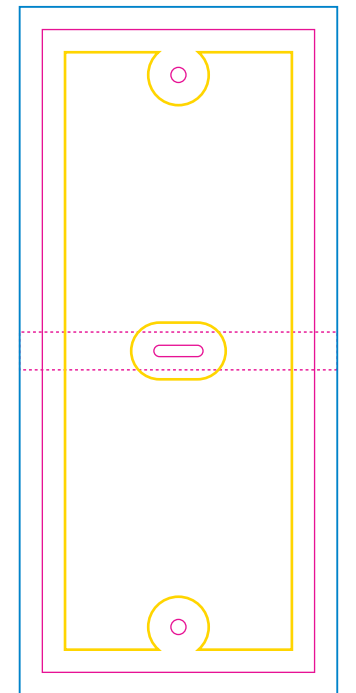

Product: PCH554
Product Size: 210mm(w)x 85mm(h)
Decoration Options: Jacquard craft

Shown at 50% actual size

Print size: 210mm(w) x 85mm(h)

- Knife line
- Safe print area
- Bleed area

Card

Print size: 72mm(w) x 170mm(h)
Shown at 50% actual size