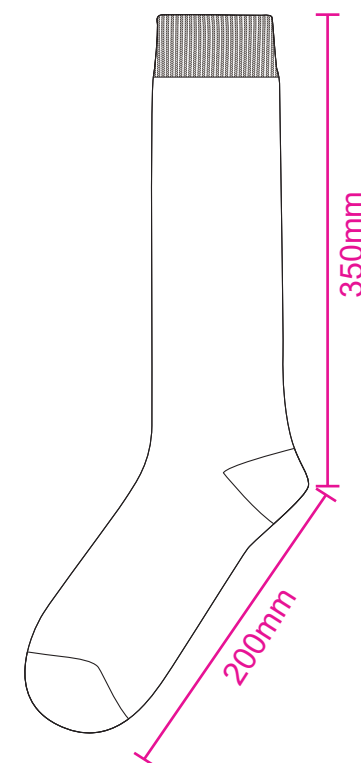

Product: PCH556
Product Size: 200mmx 350mm
Decoration Options: Jacquard craft

Shown at 30% actual size

Jacquard size: 165.1mm(w) x 550mm(h)

Print size: 72mm(w) x 170mm(h)
Shown at 50% actual size

- Knife line
- Safe print area
- Bleed area