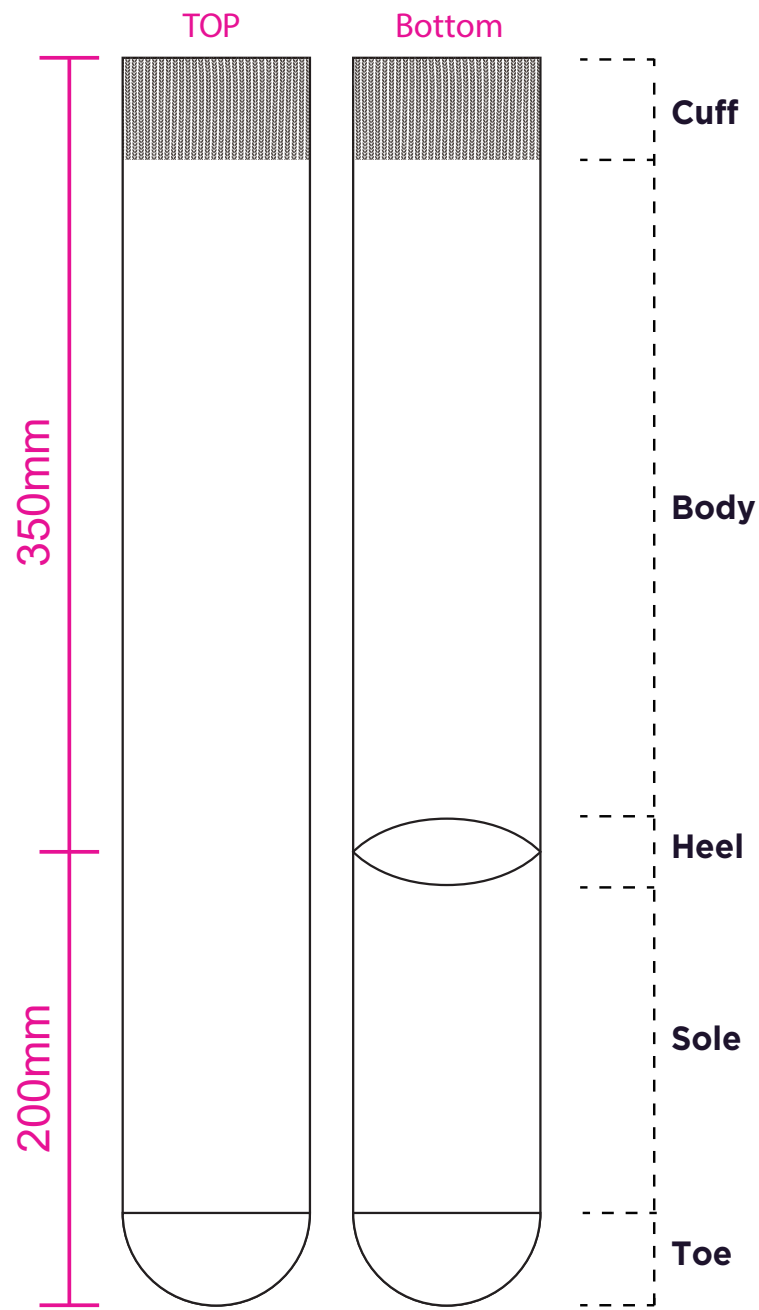

Product: PCH556
Product Size: 200mmx 350mm
Decoration Options: Jacquard craft

Shown at 30% actual size

Jacquard size: 165.1mm(w) x 550mm(h)

Print size: 72mm(w) x 170mm(h)
Shown at 50% actual size

- Knife line
- Safe print area
- Bleed area