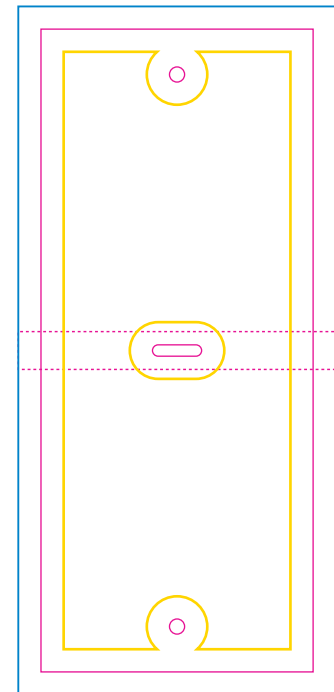

Product: PCH565  
Product Size: 220mmx 440mm  
Decoration Options: Jacquard craft

Shown at 25% actual size

Jacquard size: 165.1mm(w) x 660mm(h)

Card

Print size: 72mm(w) x 170mm(h)  
Shown at 50% actual size

- Knife line
- Safe print area
- Bleed area