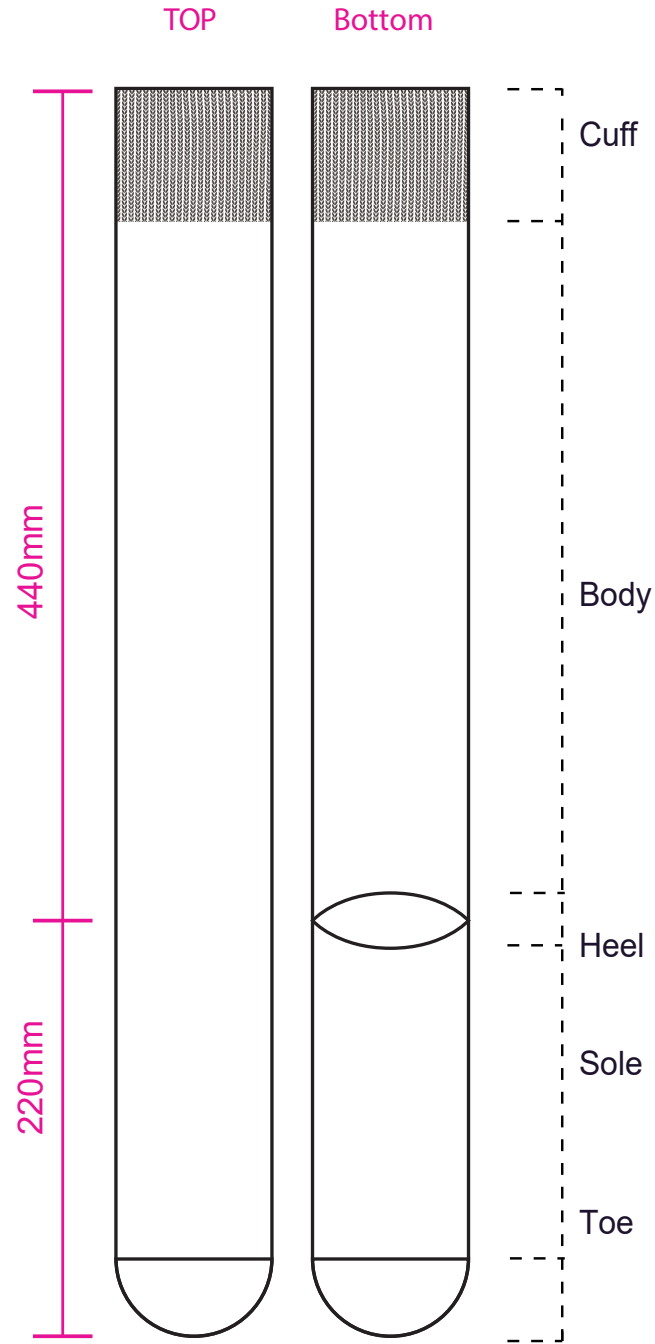

Product: PCH565  
Product Size: 220mmx 440mm  
Decoration Options: Jacquard craft

Shown at 25% actual size

Jacquard size: 165.1mm(w) x 660mm(h)

Card

Print size: 72mm(w) x 170mm(h)  
Shown at 50% actual size

- Knife line
- Safe print area
- Bleed area