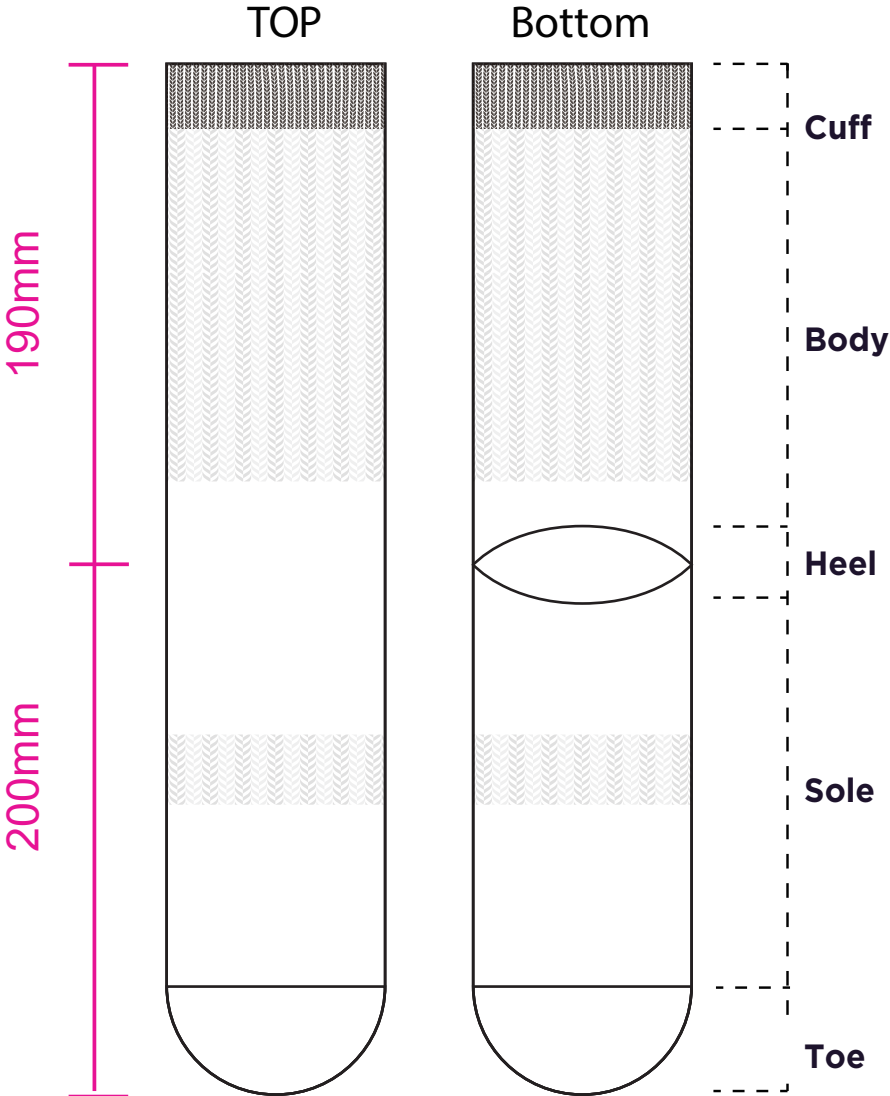

Product: PCH567
 Product Size: Socks: 190mm x 200mm
 Decoration Options: Jacquard craft

Shown at 35% actual size

Print size: 165.1mm(w) x 389.7mm(h)

Print size: 72mm(w) x 170mm(h)
 Shown at 50% actual size

- Knife line
- Safe print area
- Bleed line