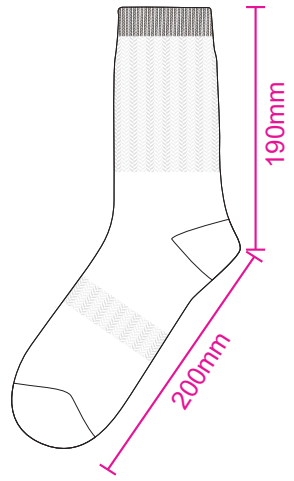

Product: PCH567
 Product Size: Socks: 190mm x 200mm
 Decoration Options: Jacquard craft

Shown at 35% actual size

Print size: 165.1mm(w) x 389.7mm(h)

Print size: 72mm(w) x 170mm(h)
 Shown at 50% actual size

- Knife line
- Safe print area
- Bleed line