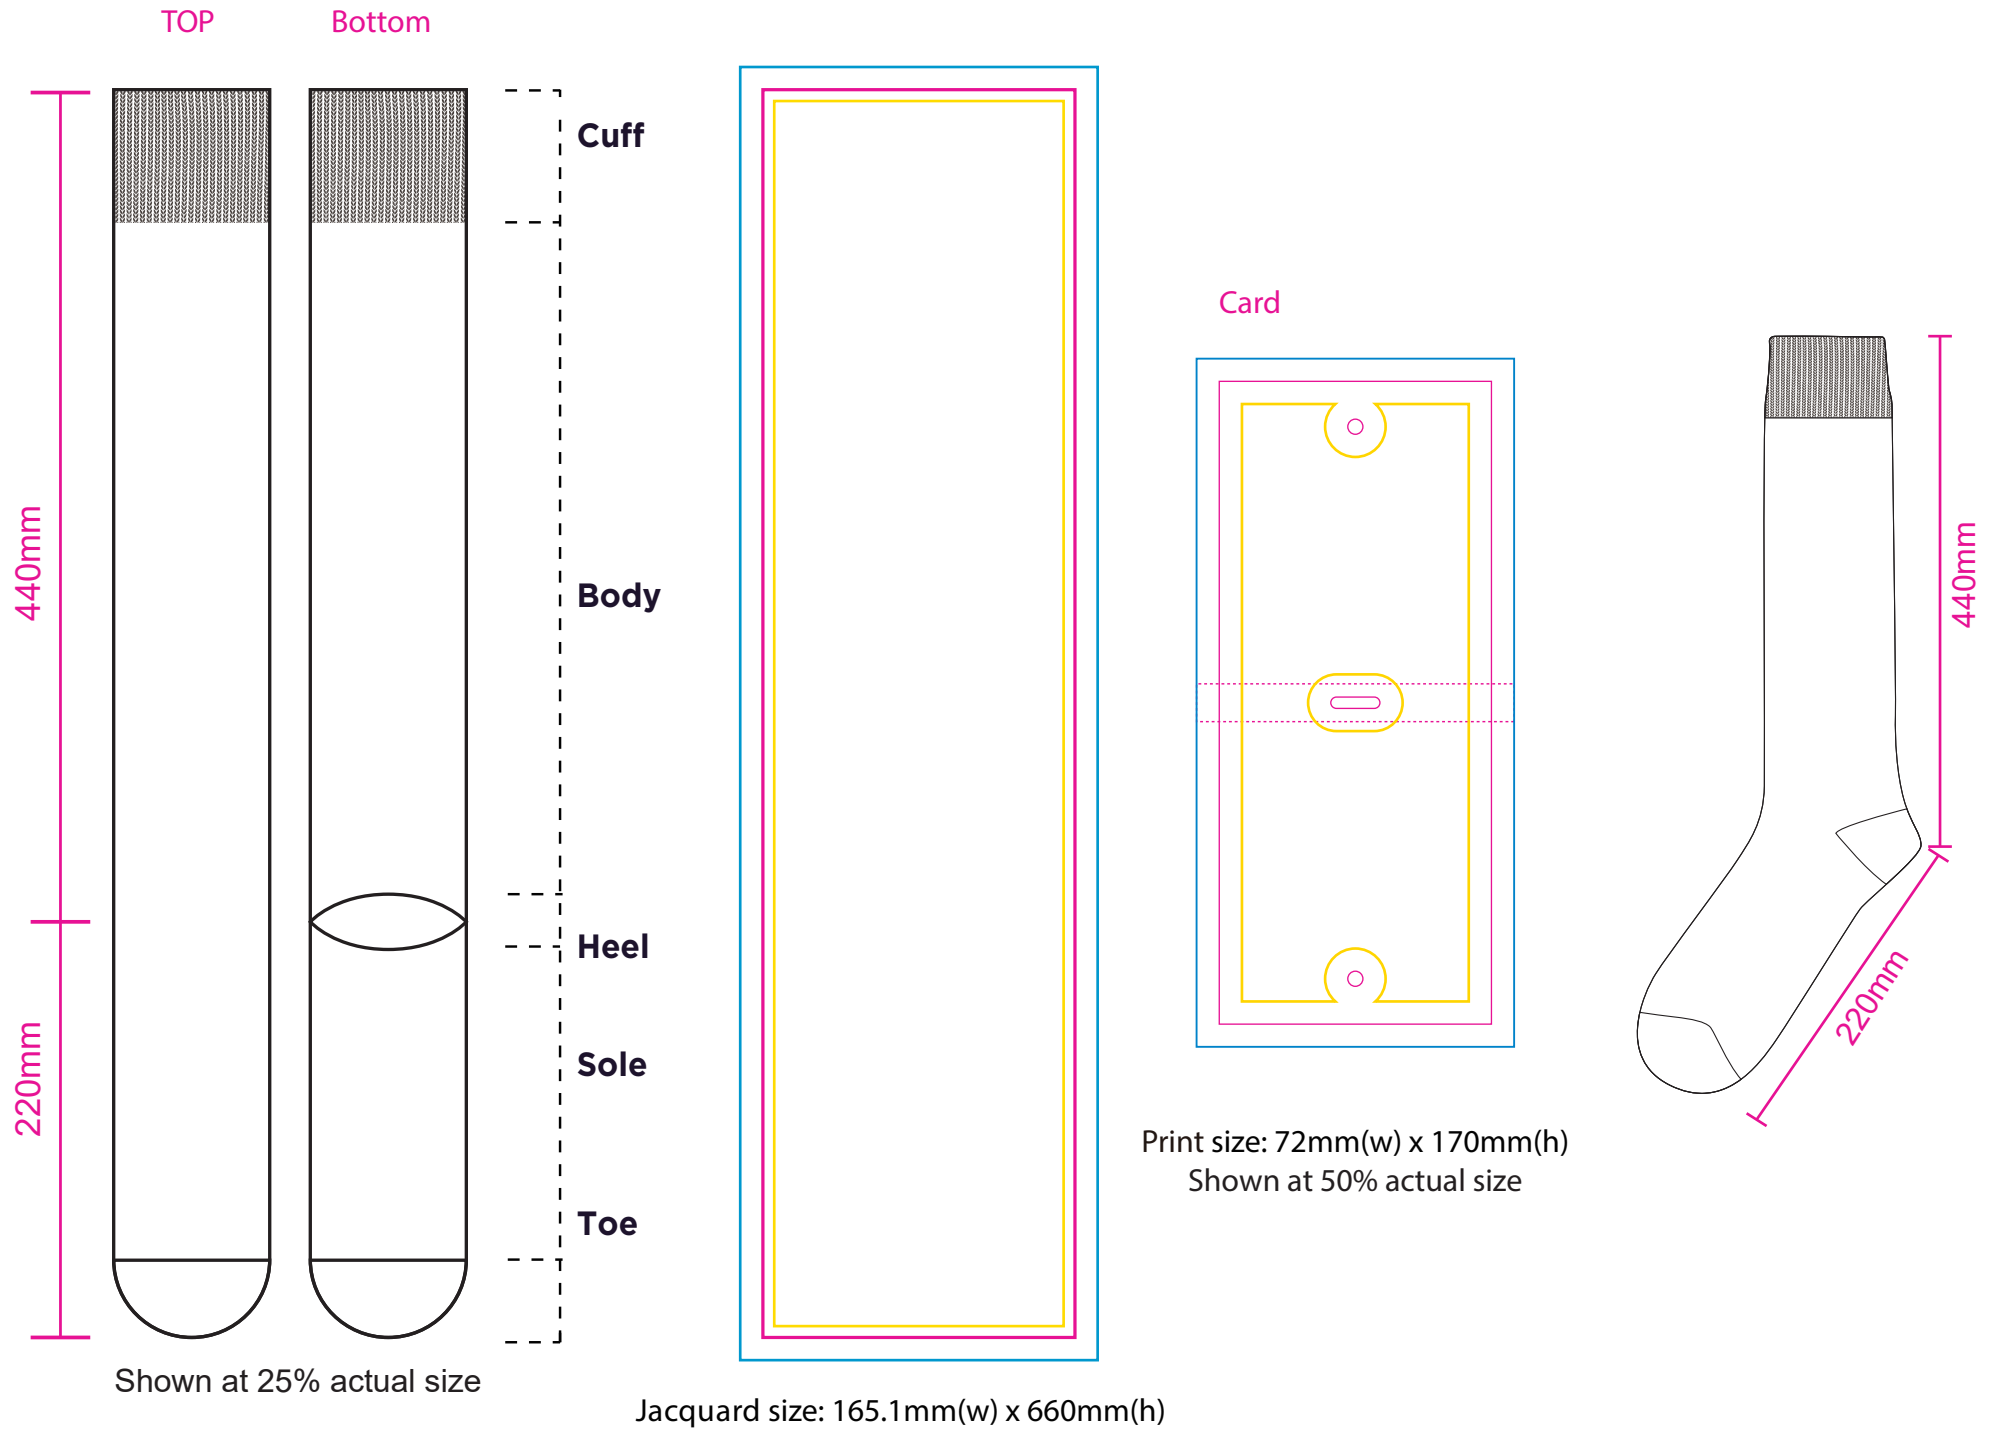

Product: PPCH572  
Product Size: 220mmx 440mm  
Decoration Options: Jacquard craft

- Knife line
- Safe print area
- Bleed area