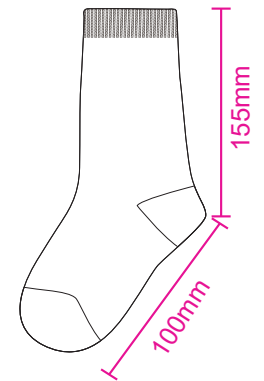

Product: PCH574
Product Size: 100mm x 155mm
Decoration Options: Jacquard craft

Shown at 40% actual size

Print size: 165.1mm(w) x 255mm(h)

Print size: 72mm(w) x 170mm(h)
Shown at 50% actual size

- Knife line
- Safe print area
- Bleed area