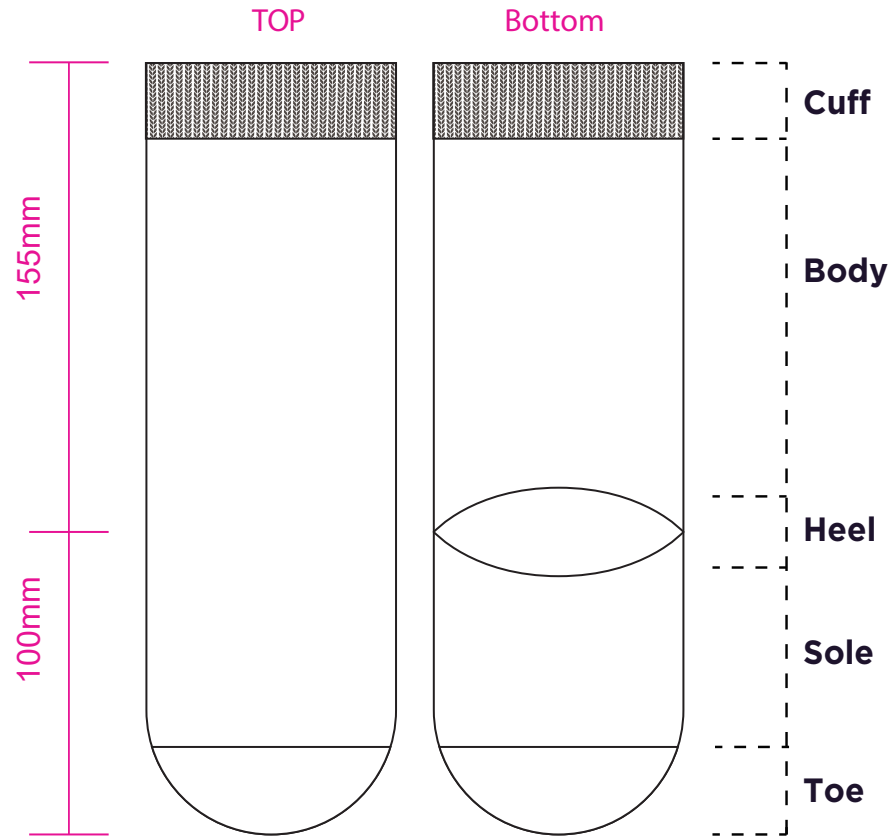

Product: PCH574
Product Size: 100mm x 155mm
Decoration Options: Jacquard craft

Shown at 40% actual size

Print size: 165.1mm(w) x 255mm(h)

Print size: 72mm(w) x 170mm(h)
Shown at 50% actual size

- Knife line
- Safe print area
- Bleed area