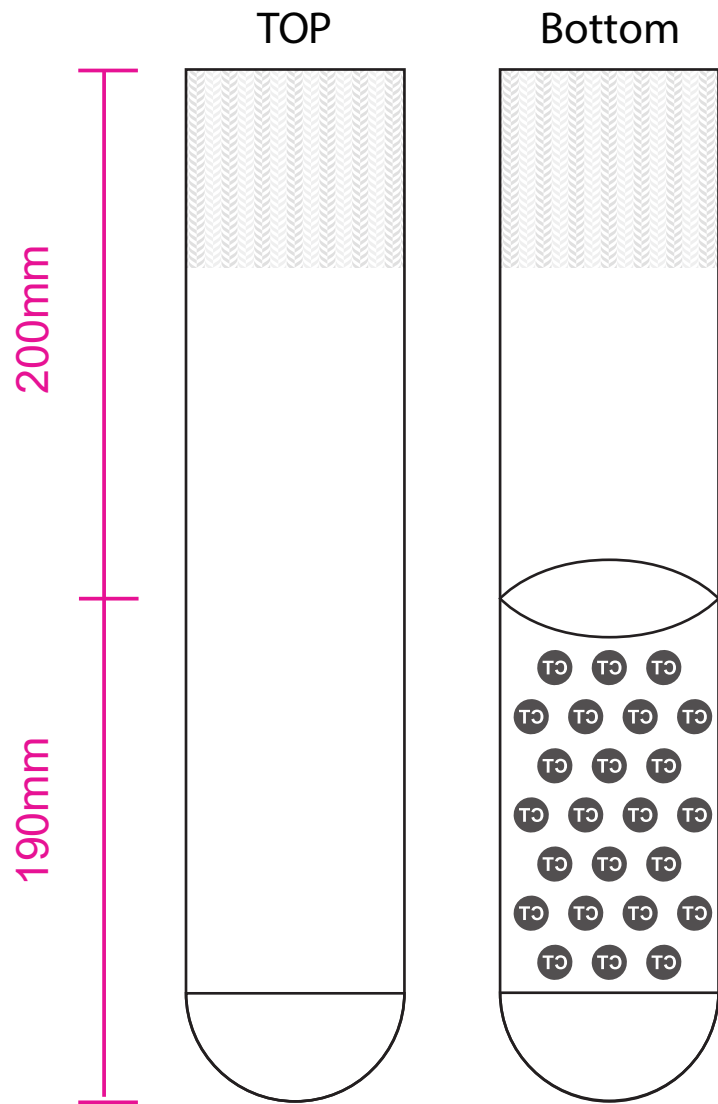

Product: PCH576
Product Size: 19x20cm
Decoration Options: Jacquard craft

Shown at 35% actual size

Jacquard size: 165.1mm(w) x 390mm(h)

Card

Print size: 72mm(w) x 170mm(h)
Shown at 50% actual size

- Safe print area
- Bleed area
- Knife line