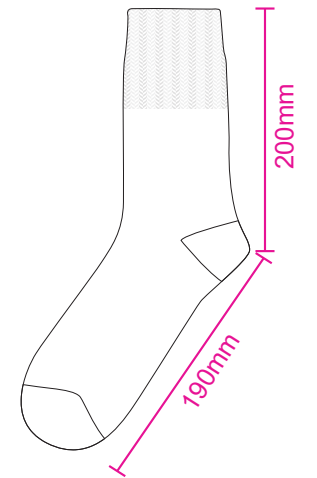

Product: PCH576
Product Size: 19x20cm
Decoration Options: Jacquard craft

Shown at 35% actual size

Jacquard size: 165.1mm(w) x 390mm(h)

Card

Print size: 72mm(w) x 170mm(h)
Shown at 50% actual size

- Safe print area
- Bleed area
- Knife line