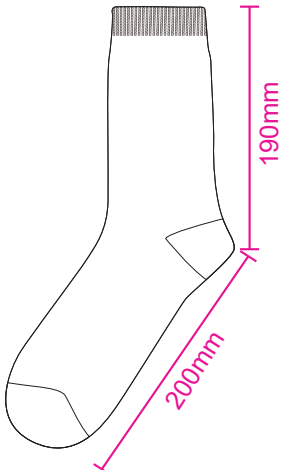

Product: PCH578  
Product Size: 200mm x 190mm  
Decoration Options: Jacquard craft

Shown at 35% actual size

Print size: 165.1mm(w) x 390mm(h)

Print size: 72mm(w) x 170mm(h)  
Shown at 50% actual size

- Knife line
- Safe print area
- Bleed line