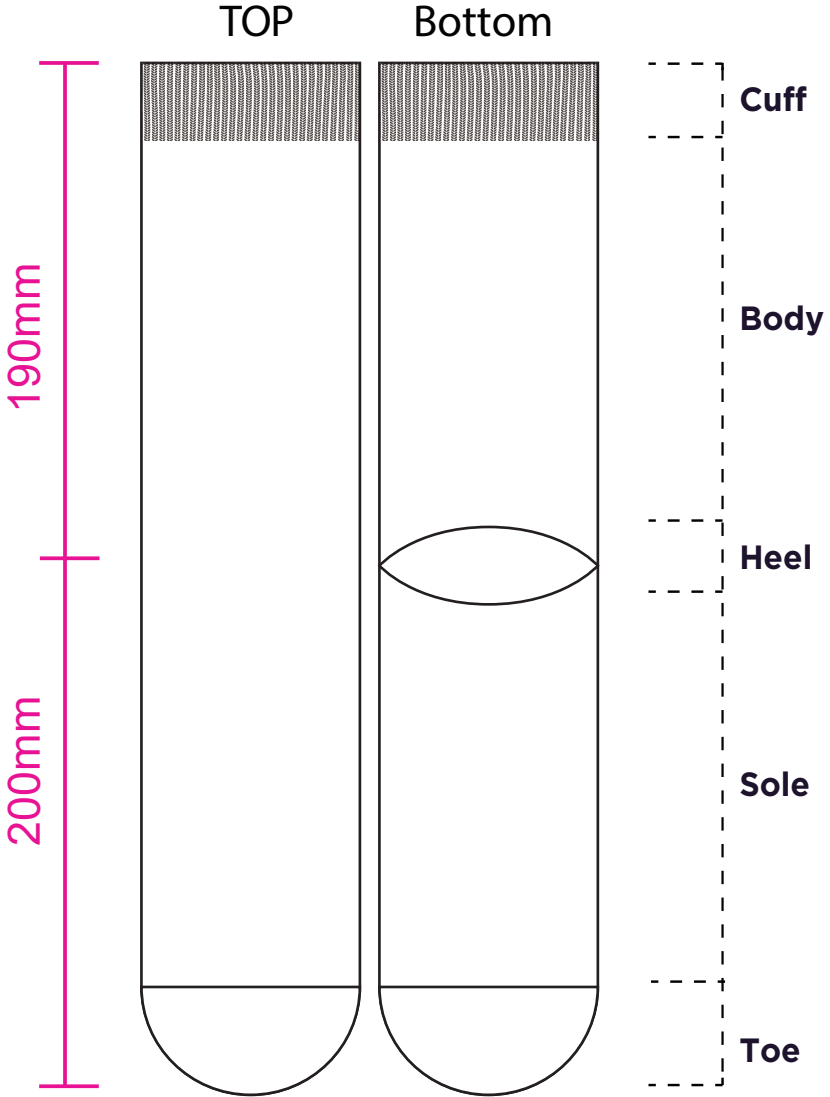

Product: PCH578  
Product Size: 200mm x 190mm  
Decoration Options: Jacquard craft

Shown at 35% actual size

Print size: 165.1mm(w) x 390mm(h)

Print size: 72mm(w) x 170mm(h)  
Shown at 50% actual size

- Knife line
- Safe print area
- Bleed line