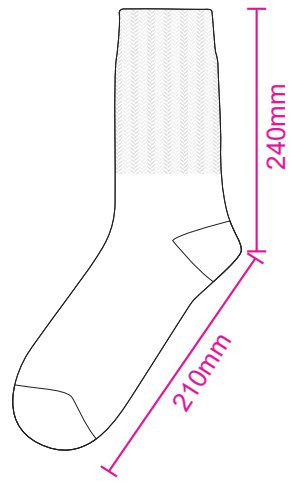

Product: PCH579  
Product Size: 210mm x 240mm  
Decoration Options: Jacquard craft

Shown at 30% actual size

Print size: 165.1mm(w) x 450mm(h)

Print size: 72mm(w) x 170mm(h)  
Shown at 50% actual size

- Knife line
- Safe print area
- Bleed line