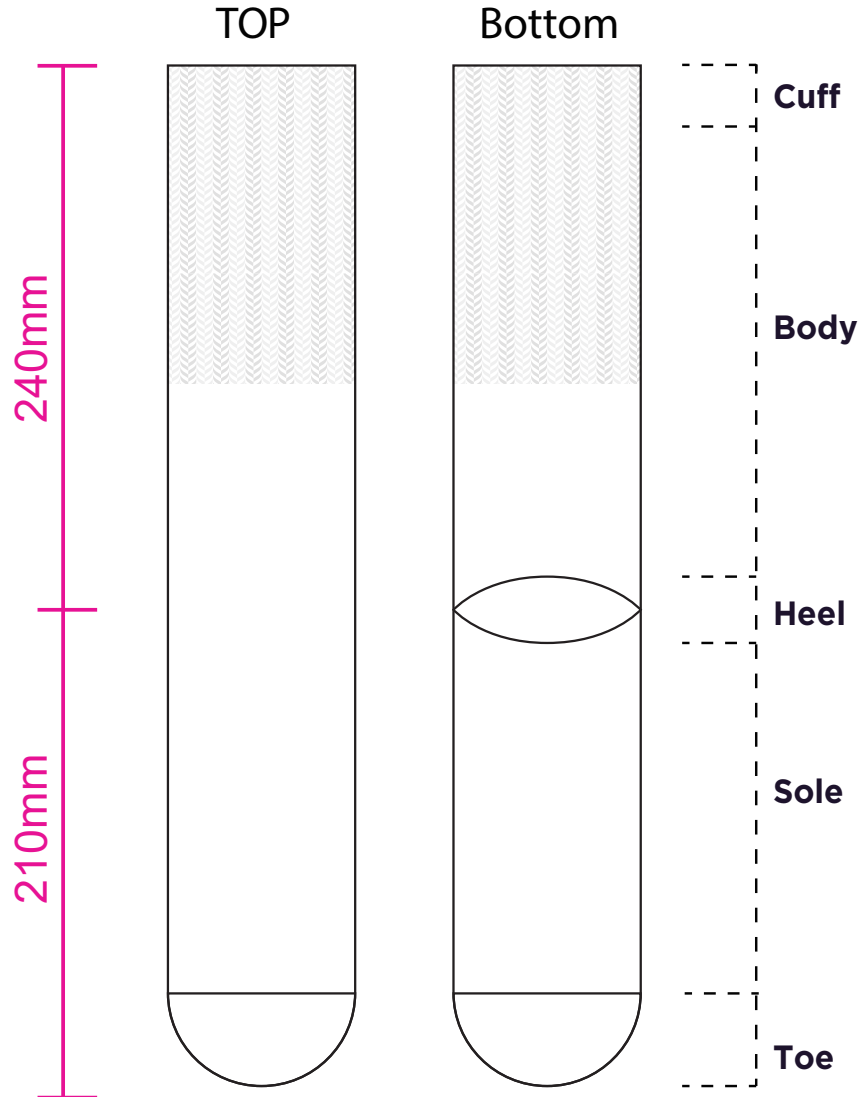

Product: PCH579  
Product Size: 210mm x 240mm  
Decoration Options: Jacquard craft

Shown at 30% actual size

Print size: 165.1mm(w) x 450mm(h)

Print size: 72mm(w) x 170mm(h)  
Shown at 50% actual size

- Knife line
- Safe print area
- Bleed line