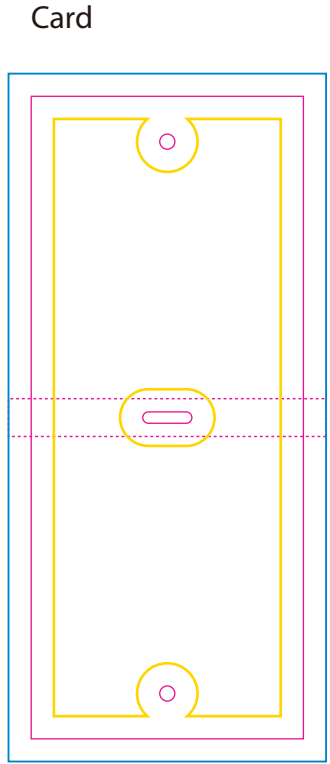

Product: PCH579  
Product Size: 210mm x 240mm  
Decoration Options: Jacquard craft

Shown at 30% actual size

Print size: 165.1mm(w) x 450mm(h)

Print size: 72mm(w) x 170mm(h)  
Shown at 50% actual size

- Knife line
- Safe print area
- Bleed line