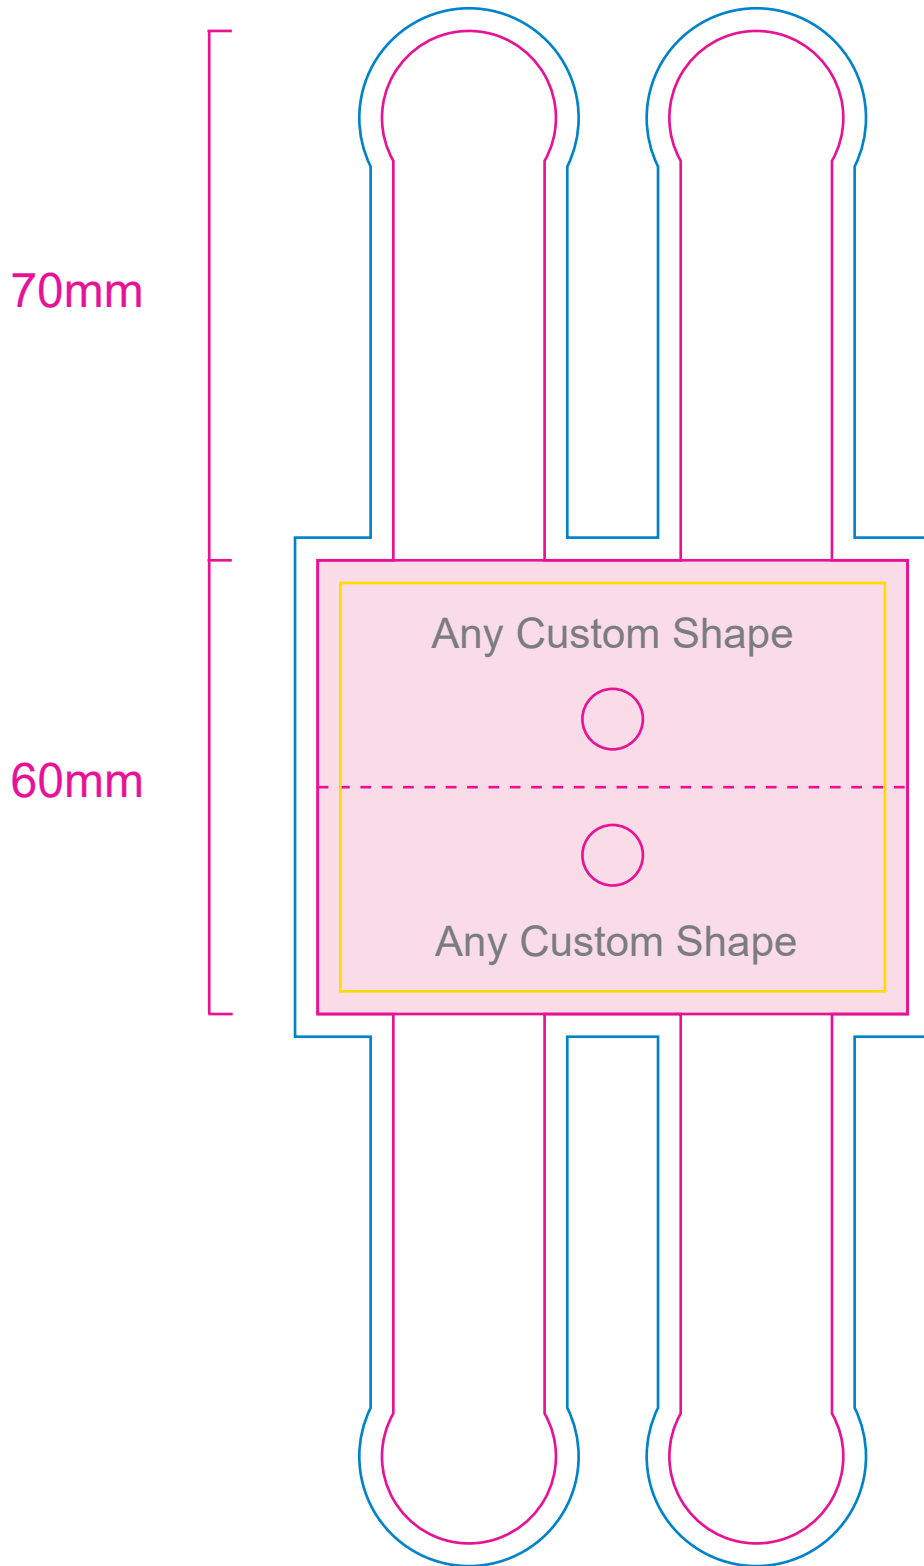

Product: PCH581  
Product Size: Sock:S:3x6.5cm,M:3x7.5cm,L:4x8cm;  
Card:7.8x20cm  
Decoration Options: Digital print

Shown at 100% actual size  
Print size: 78mm(w) x 200mm(h)