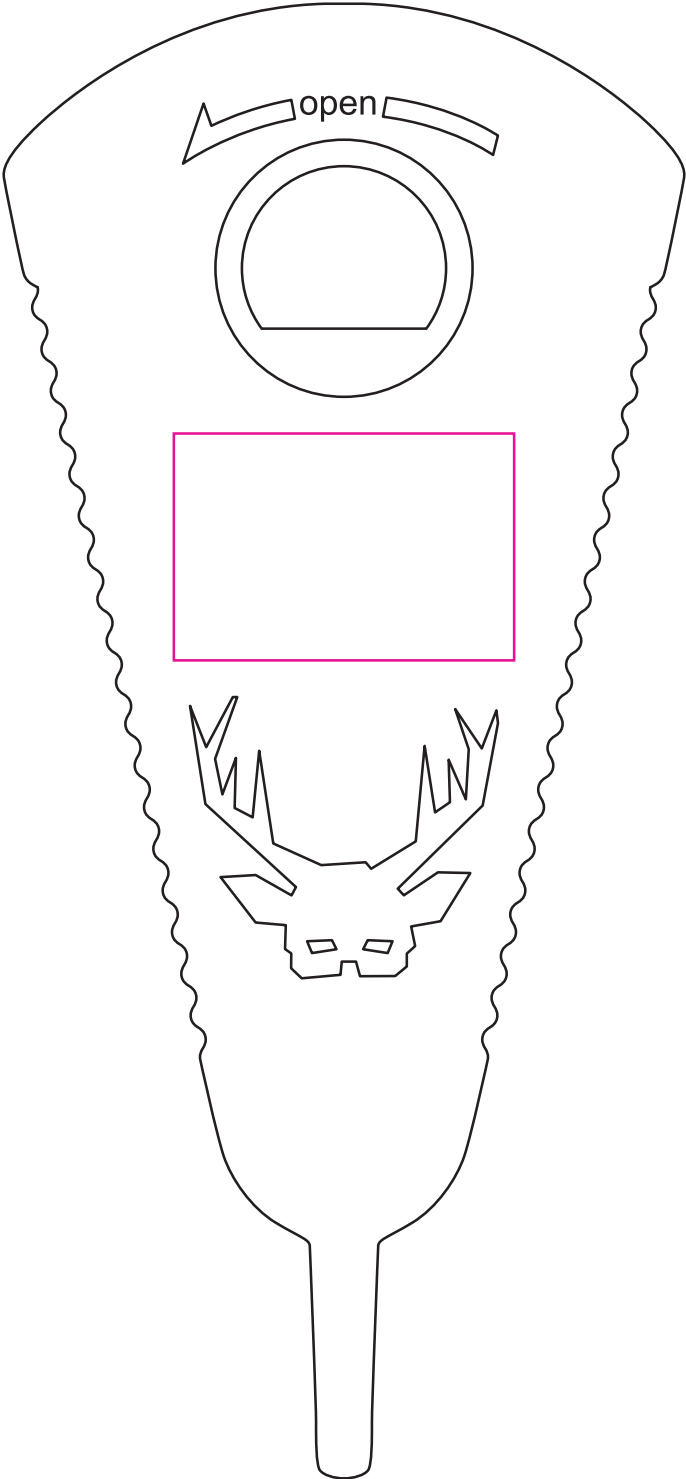

Product: PCH755
Product Size: 90mm(w)x 195mm(h)
Decoration Options: Screen Print

Print size: 45mm(w) x 30mm(h)
Shown at 100% actual size