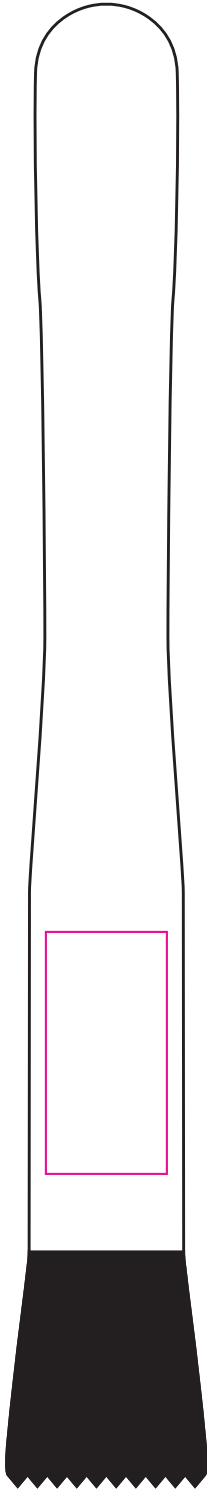

Product: PCH810
Product Size: 33mm(w)x 245mm(h)
Decoration Options: Engraving

Print size: 20mm(w) x 40mm(h)
Shown at 80% actual size