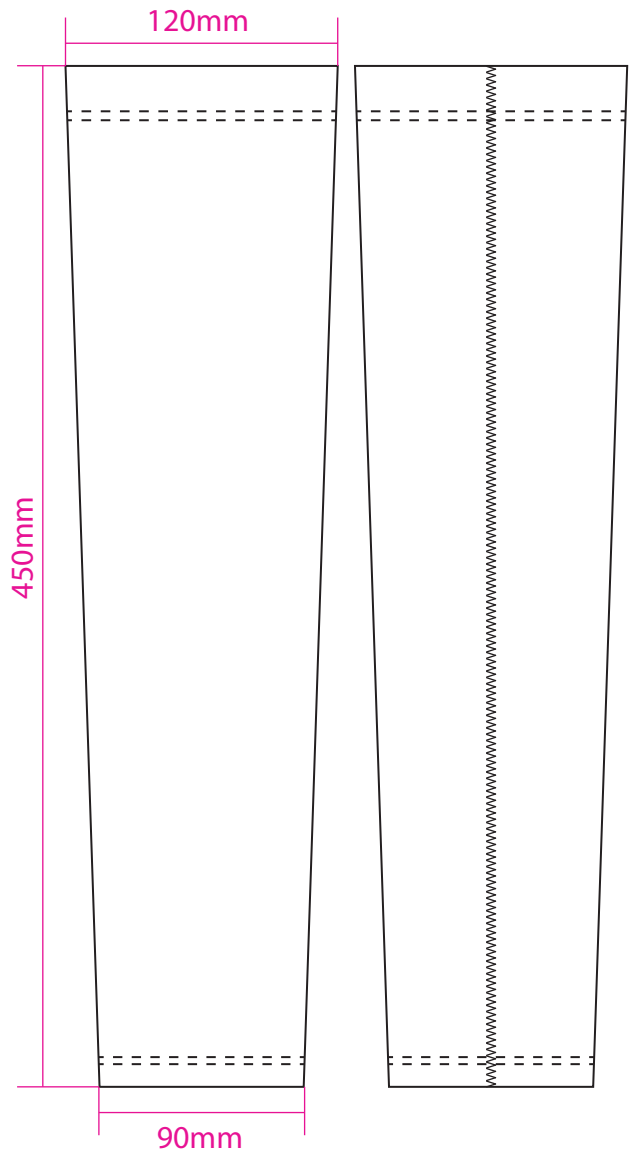

Product: PCH835
Product Size: Regular: 90x120x450mm ;Upgraded:90x130x490mm
Decoration Options: Digital Print

Regular

Shown at 30% actual size

Print size: 240mm(w) x 450mm(h)

- Knife line
- Safe print area
- Bleed area

Upgraded

Shown at 30% actual size

Print size: 260mm(w) x 490mm(h)

- Knife line
- Safe print area
- Bleed area