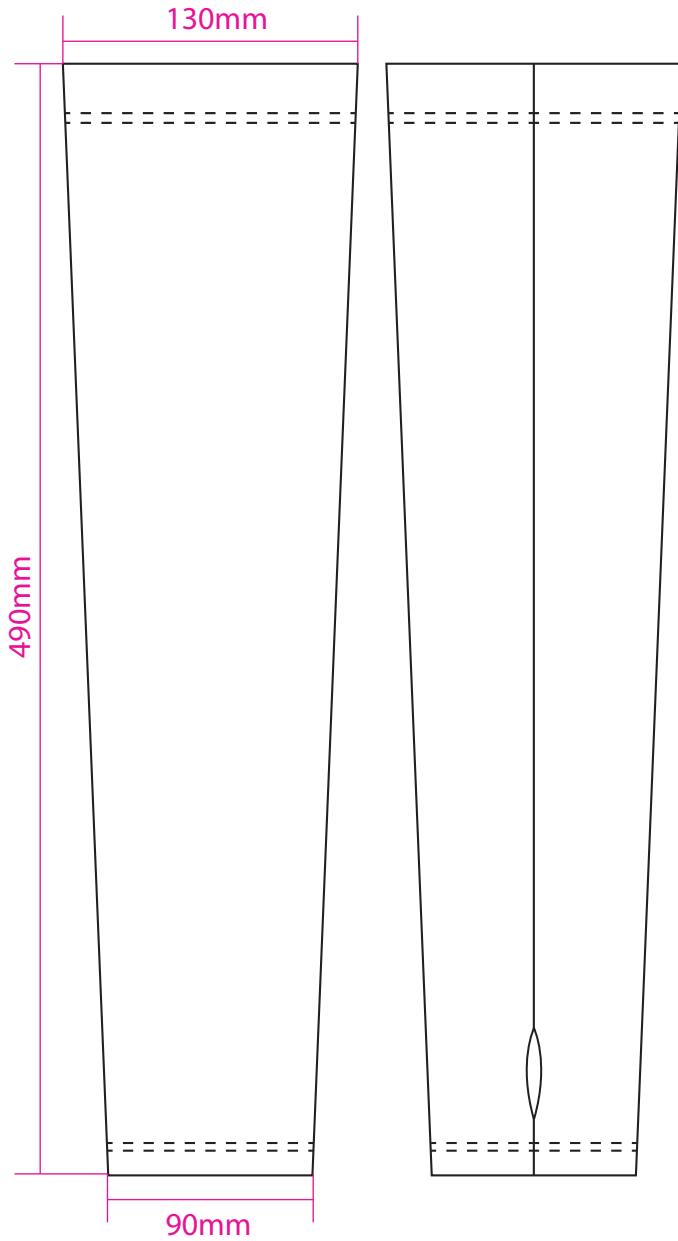

Product: PCH835
Product Size: Regular: 90x120x450mm ;Upgraded:90x130x490mm
Decoration Options: Digital Print

Regular

Shown at 30% actual size

Print size: 240mm(w) x 450mm(h)

- Knife line
- Safe print area
- Bleed area

Upgraded

Shown at 30% actual size

Print size: 260mm(w) x 490mm(h)

- Knife line
- Safe print area
- Bleed area