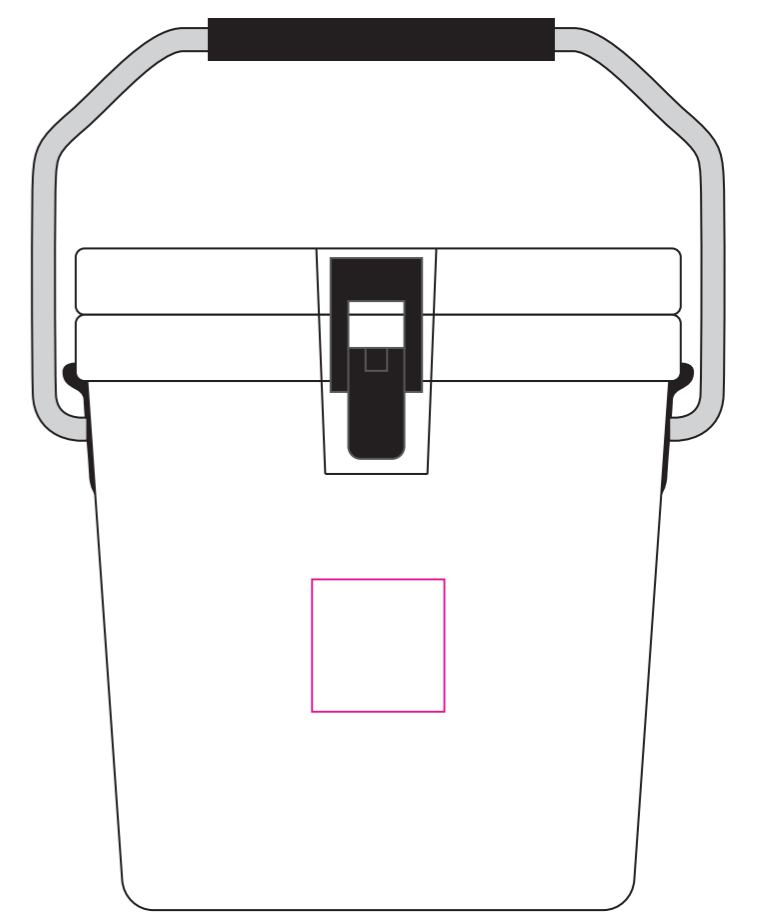

Product: PCH876
Product Size: 320mm(w)x 350mm(h)x 318mm(d)
Decoration Options: Screen Print,Digital Label,Metal Label

Metal Label

Shown at 25% actual size

Metal Label size: 100mm(w) x 50mm(h)

Digital Label

Shown at 25% actual size

Digital Label size: 150mm(w) x 95mm(h)

Screen Print

Shown at 25% actual size
Print size: 70mm(w) x 70mm(h)