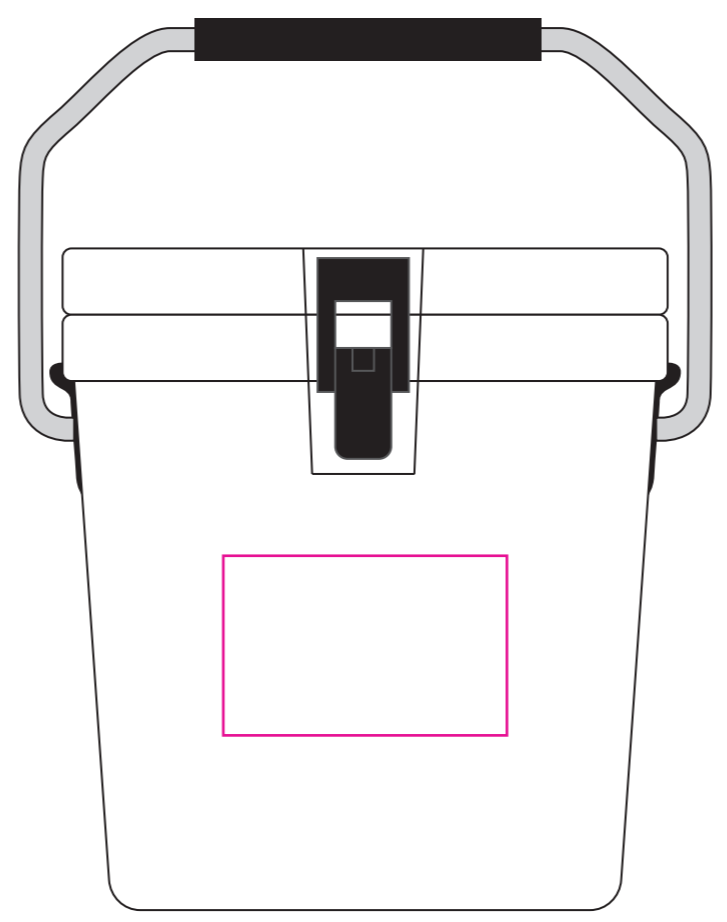

Product: PCH876
Product Size: 320mm(w)x 350mm(h)x 318mm(d)
Decoration Options: Screen Print,Digital Label,Metal Label

Metal Label

Shown at 25% actual size

Metal Label size: 100mm(w) x 50mm(h)

Digital Label

Shown at 25% actual size

Digital Label size: 150mm(w) x 95mm(h)

Screen Print

Shown at 25% actual size
Print size: 70mm(w) x 70mm(h)