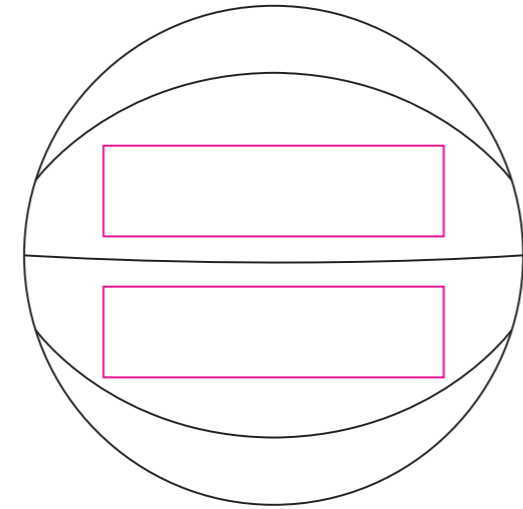

Product: PCH890
 Product Size: size 3 - dia 18±0.5cm ;size 4 - dia 20±0.5cm ;size 5 - dia 21.5±0.5cm ;size 6 - dia 22±0.5cm ;size 7 - dia 24±0.5cm
 Decoration Options: Debossed

Debossed

Size3

Debossed size: 120mm(w) x 40mm(h)

Size4

Debossed size: 130mm(w) x 40mm(h)

Size5

Debossed size: 140mm(w) x 40mm(h)
 Shown at 30% actual size

Size6

Debossed size: 150mm(w) x 40mm(h)

Size7

Debossed size: 160mm(w) x 50mm(h)

Size7

Debossed

Debossed size: 160mm(w) x 50mm(h)

Custom colour

Print size: 339.4mm(w) x 731.1mm(h)
 Shown at 30% actual size

— Knife line
 — Safe print area
 — Bleed line