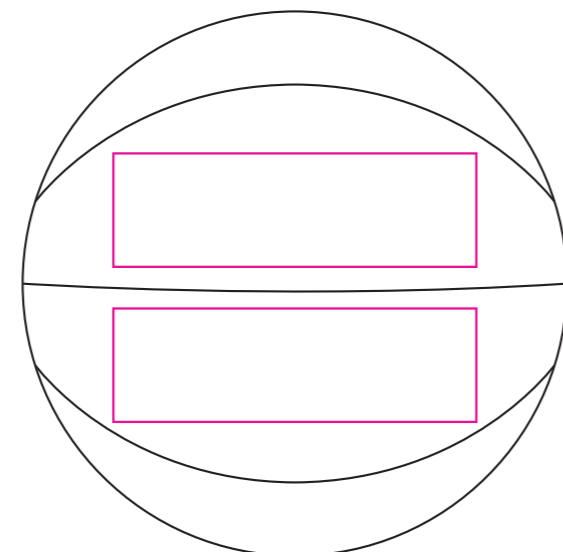

Product: PCH890
 Product Size: size 3 - dia 18±0.5cm ;size 4 - dia 20±0.5cm ;size 5 - dia 21.5±0.5cm ;size 6 - dia 22±0.5cm ;size 7 - dia 24±0.5cm
 Decoration Options: Debossed

Debossed

Size3

Debossed size: 120mm(w) x 40mm(h)

Size4

Debossed size: 130mm(w) x 40mm(h)

Size5

Debossed size: 140mm(w) x 40mm(h)
 Shown at 30% actual size

Size6

Debossed size: 150mm(w) x 40mm(h)

Size7

Debossed size: 160mm(w) x 50mm(h)

Size7

Debossed

Debossed size: 160mm(w) x 50mm(h)

Custom colour

Print size: 339.4mm(w) x 731.1mm(h)
 Shown at 30% actual size

— Knife line
 — Safe print area
 — Bleed line