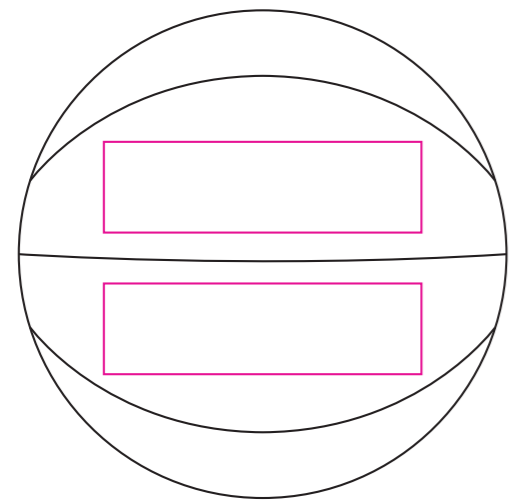

Product: PCH890
 Product Size: size 3 - dia 18±0.5cm ;size 4 - dia 20±0.5cm ;size 5 - dia 21.5±0.5cm ;size 6 - dia 22±0.5cm ;size 7 - dia 24±0.5cm
 Decoration Options: Debossed

Debossed

Size3

Debossed size: 120mm(w) x 40mm(h)

Size4

Debossed size: 130mm(w) x 40mm(h)

Size5

Debossed size: 140mm(w) x 40mm(h)
 Shown at 30% actual size

Size6

Debossed size: 150mm(w) x 40mm(h)

Size7

Debossed size: 160mm(w) x 50mm(h)

Size7

Debossed

Debossed size: 160mm(w) x 50mm(h)

Custom colour

Print size: 339.4mm(w) x 731.1mm(h)
 Shown at 30% actual size

— Knife line
 — Safe print area
 — Bleed line