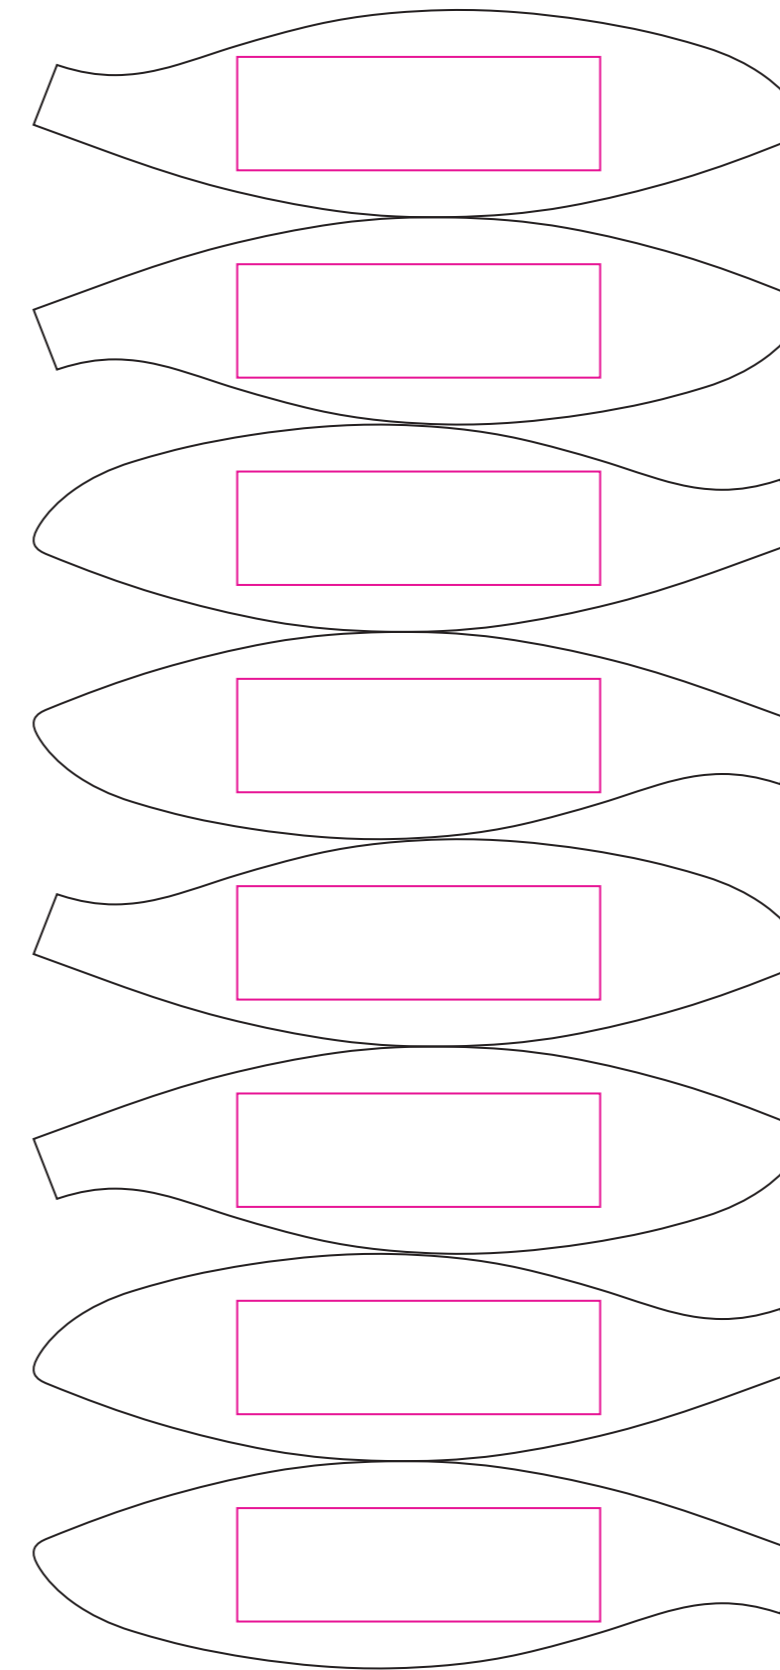

Product: PCH890
 Product Size: size 3 - dia 18±0.5cm ;size 4 - dia 20±0.5cm ;size 5 - dia 21.5±0.5cm ;size 6 - dia 22±0.5cm ;size 7 - dia 24±0.5cm
 Decoration Options: Debossed

Debossed

Size3

Debossed size: 120mm(w) x 40mm(h)

Size4

Debossed size: 130mm(w) x 40mm(h)

Size5

Debossed size: 140mm(w) x 40mm(h)
 Shown at 30% actual size

Size6

Debossed size: 150mm(w) x 40mm(h)

Size7

Debossed size: 160mm(w) x 50mm(h)

Size7

Debossed

Debossed size: 160mm(w) x 50mm(h)

Custom colour

Print size: 339.4mm(w) x 731.1mm(h)
 Shown at 30% actual size

— Knife line
 — Safe print area
 — Bleed line