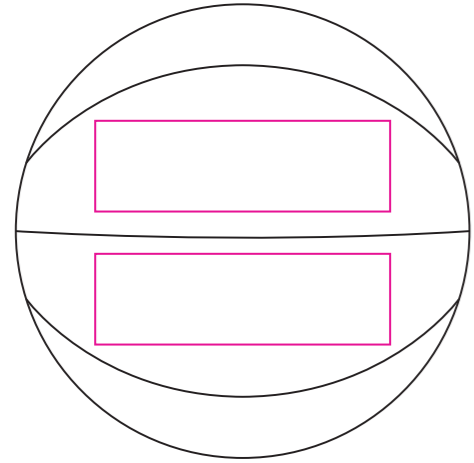

Product: PCH890
 Product Size: size 3 - dia 18±0.5cm ;size 4 - dia 20±0.5cm ;size 5 - dia 21.5±0.5cm ;size 6 - dia 22±0.5cm ;size 7 - dia 24±0.5cm
 Decoration Options: Debossed

Debossed

Size3

Debossed size: 120mm(w) x 40mm(h)

Size4

Debossed size: 130mm(w) x 40mm(h)

Size5

Debossed size: 140mm(w) x 40mm(h)
 Shown at 30% actual size

Size6

Debossed size: 150mm(w) x 40mm(h)

Size7

Debossed size: 160mm(w) x 50mm(h)

Size7

Debossed

Debossed size: 160mm(w) x 50mm(h)

Custom colour

Print size: 339.4mm(w) x 731.1mm(h)
 Shown at 30% actual size

— Knife line
 — Safe print area
 — Bleed line