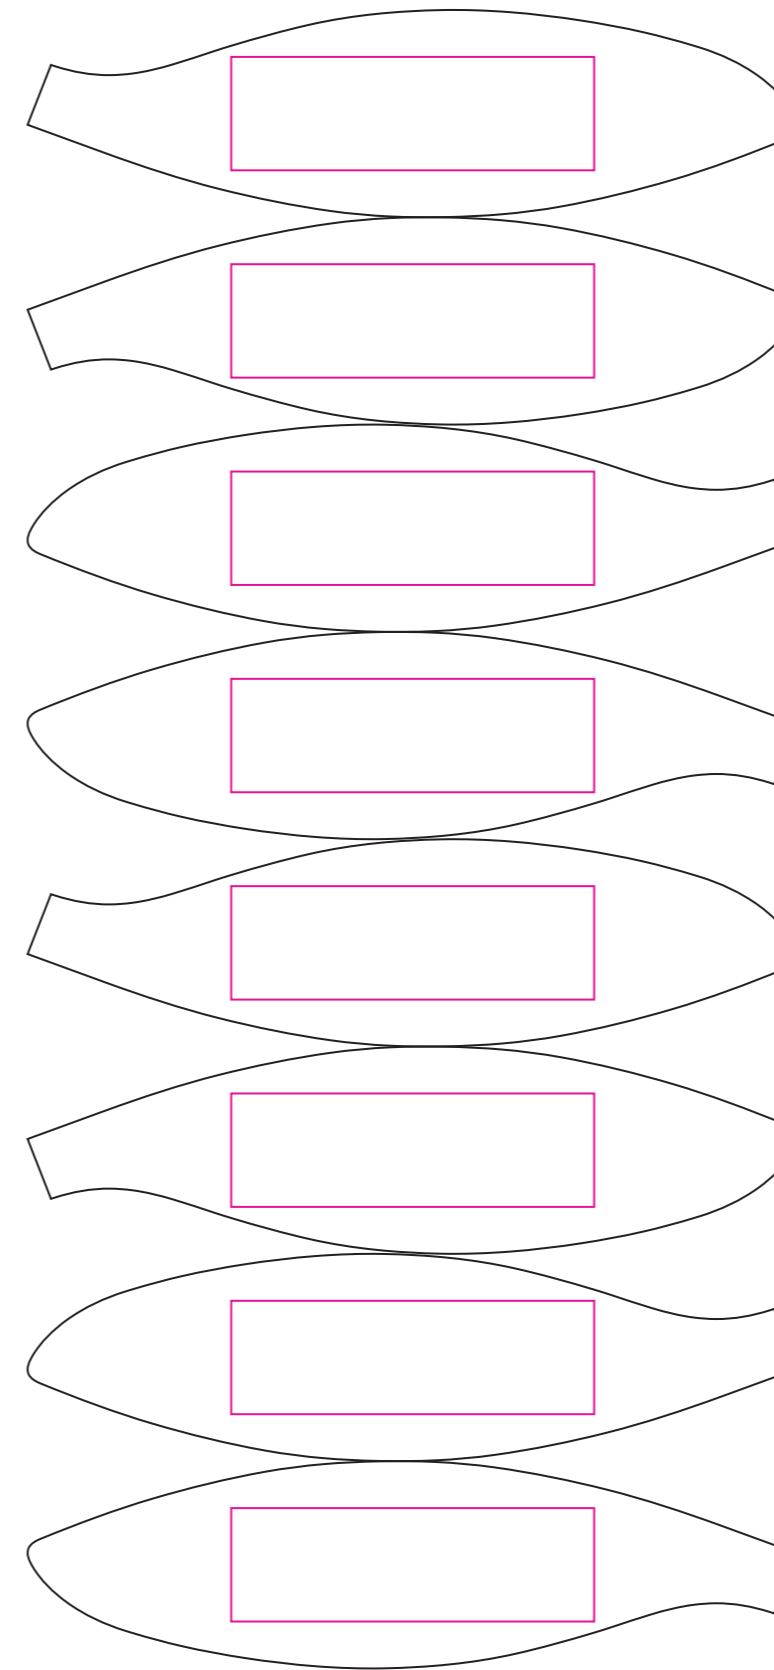

Product: PCH891
 Product Size: size 3 - dia 18±0.5cm ;size 4 - dia 20±0.5cm ;size 5 - dia 21.5±0.5cm ;size 6 - dia 22±0.5cm ;size 7 - dia 24±0.5cm
 Decoration Options: Debossed

Debossed

Size3

Debossed size: 120mm(w) x 40mm(h)

Size4

Debossed size: 130mm(w) x 40mm(h)

Size5

Debossed size: 140mm(w) x 40mm(h)
 Shown at 30% actual size

Size6

Debossed size: 150mm(w) x 40mm(h)

Size7

Debossed size: 160mm(w) x 50mm(h)

Size7

Debossed

Debossed size: 160mm(w) x 50mm(h)

Custom colour

— Knife line
 — Safe print area
 — Bleed line

Print size: 339.4mm(w) x 731.1mm(h)
 Shown at 30% actual size