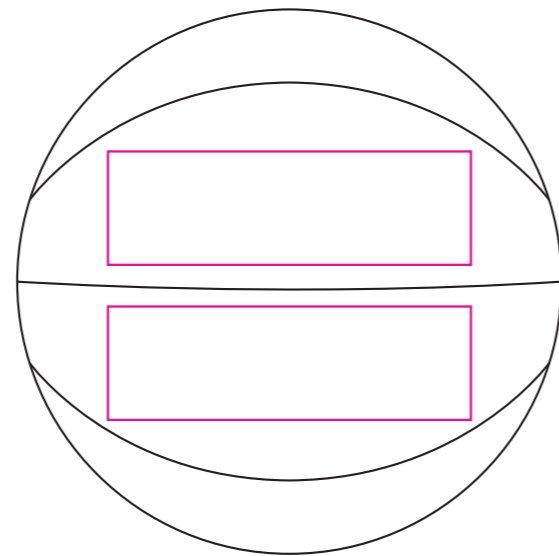

Product: PCH891
 Product Size: size 3 - dia 18±0.5cm ;size 4 - dia 20±0.5cm ;size 5 - dia 21.5±0.5cm ;size 6 - dia 22±0.5cm ;size 7 - dia 24±0.5cm
 Decoration Options: Debossed

Debossed

Size3

Debossed size: 120mm(w) x 40mm(h)

Size4

Debossed size: 130mm(w) x 40mm(h)

Size5

Debossed size: 140mm(w) x 40mm(h)
 Shown at 30% actual size

Size6

Debossed size: 150mm(w) x 40mm(h)

Size7

Debossed size: 160mm(w) x 50mm(h)

Size7

Debossed

Debossed size: 160mm(w) x 50mm(h)

Custom colour

— Knife line
 — Safe print area
 — Bleed line

Print size: 339.4mm(w) x 731.1mm(h)
 Shown at 30% actual size