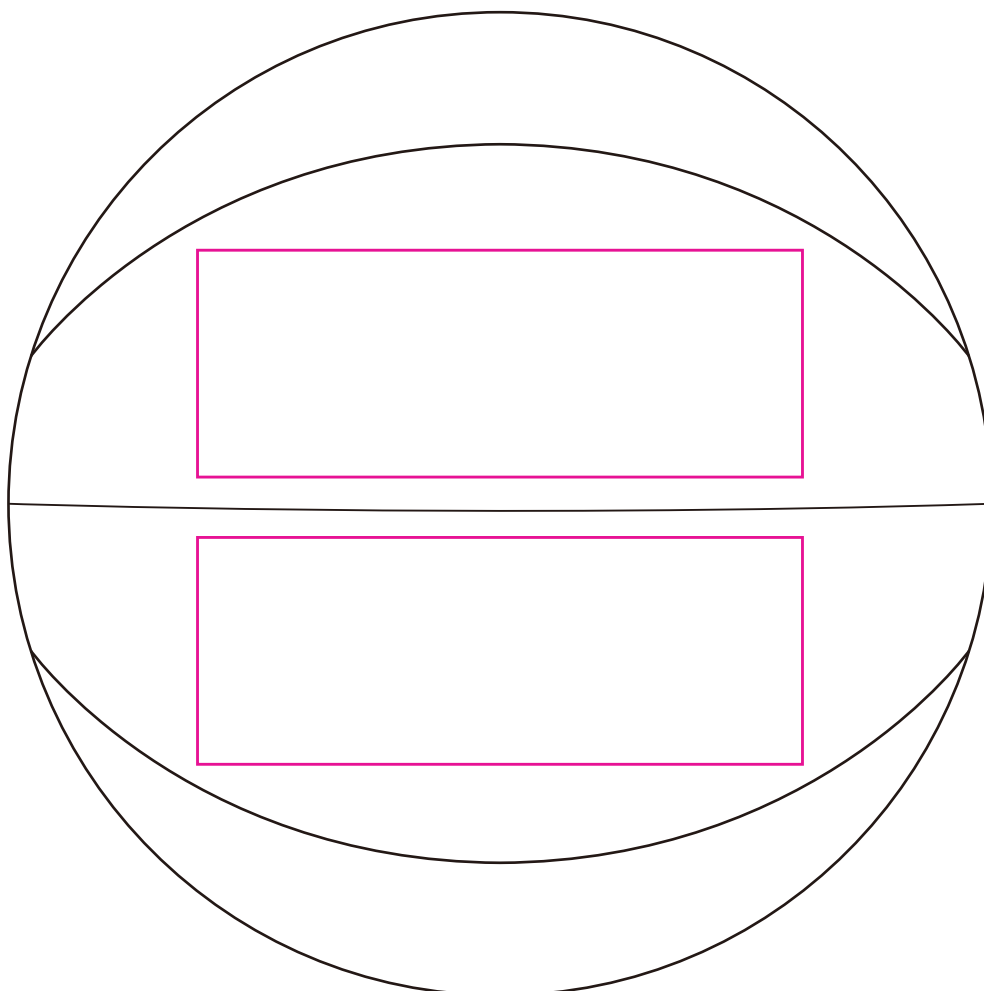

Product: PCH899
Product Size: size 1:13±0.5cm(dia)
Decoration Options: Debossed

Debossed size: 80mm(w) x 30mm(h)
Shown at 100% actual size