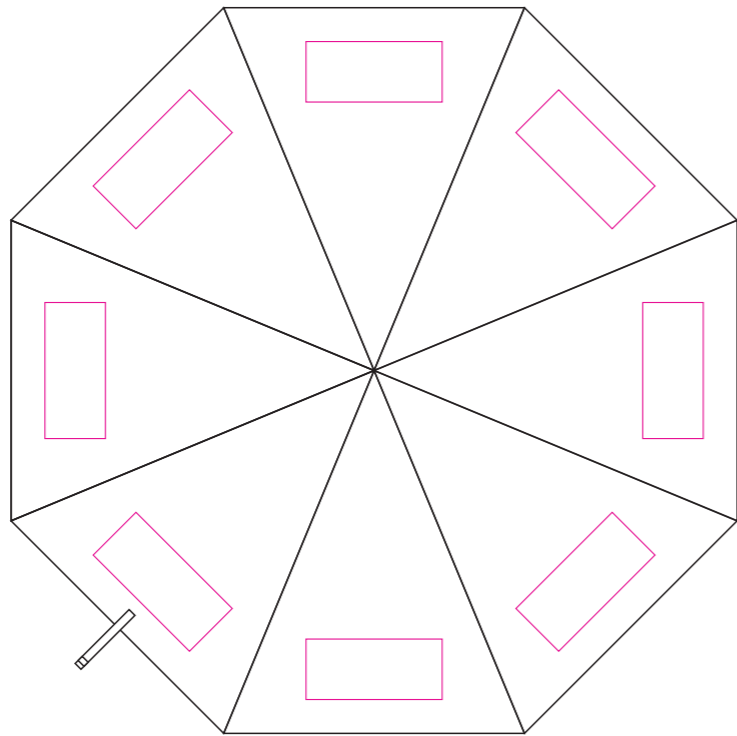

Product: PCH910  
Product Size: Dia:96cm x L:56cm,arc:110cm  
Decoration Options: Digital print,Screen print

**Umbrella**  
**Digital print**

Shown at 10% actual size

Print size: 960mm(w) x 960mm(h)

- Knife line
- Safe print area
- Bleed area

**Screen print**

Shown at 10% actual size  
Print size: 180mm(w) x 80mm(h)

**Umbrella Cover**  
**Digital print**

Side 1

Side 2

Print size: 230mm(w) x 170mm(h)  
Shown at 50% actual size

**Screen print**

Print size: 80mm(w) x 30mm(h)