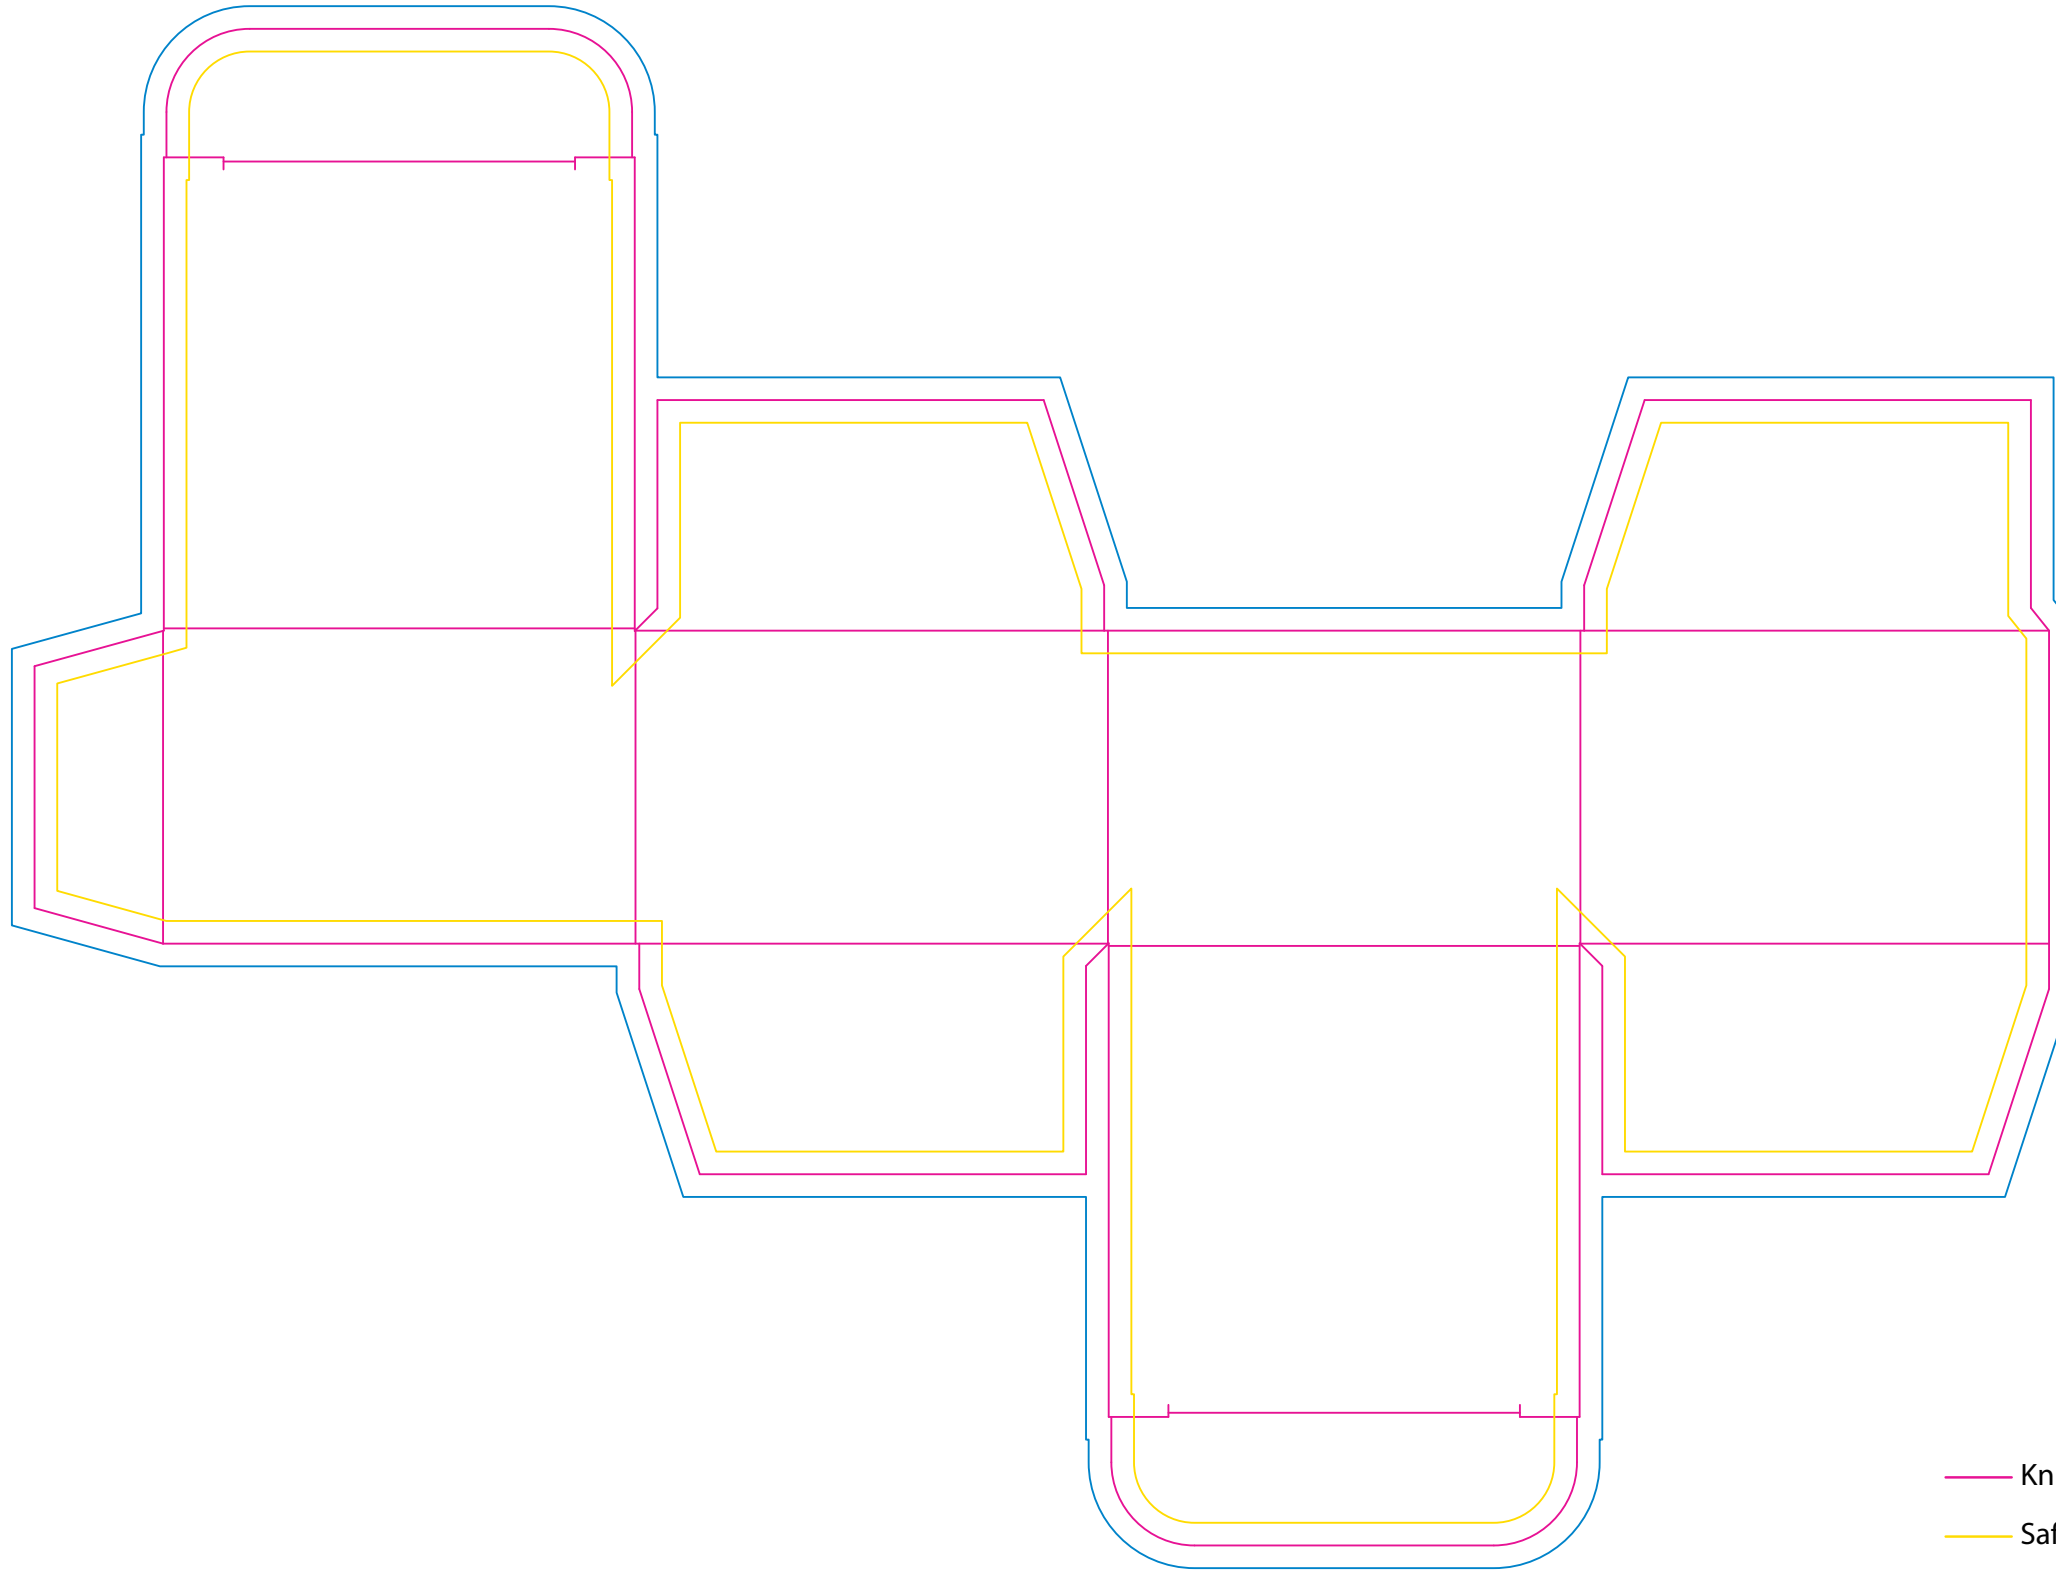

Product: PCHC013
Product Size: BOX:6.5X6.5X4.5cm,Tin candles:6x6x4cm
Decoration Options: CMYK

Tin candles Box

Shown at 100% actual size
Print size: 266.5 mm(w) x 200.6mm(h)

- Knife line
- Safe print area
- Bleed line

Tin candles cap

Shown at 100% actual size
Print size: 62mm(w) x 62mm(h)

Body of Tin candles

Shown at 100% actual size
Print size: 95mm(w) x 95mm(h)