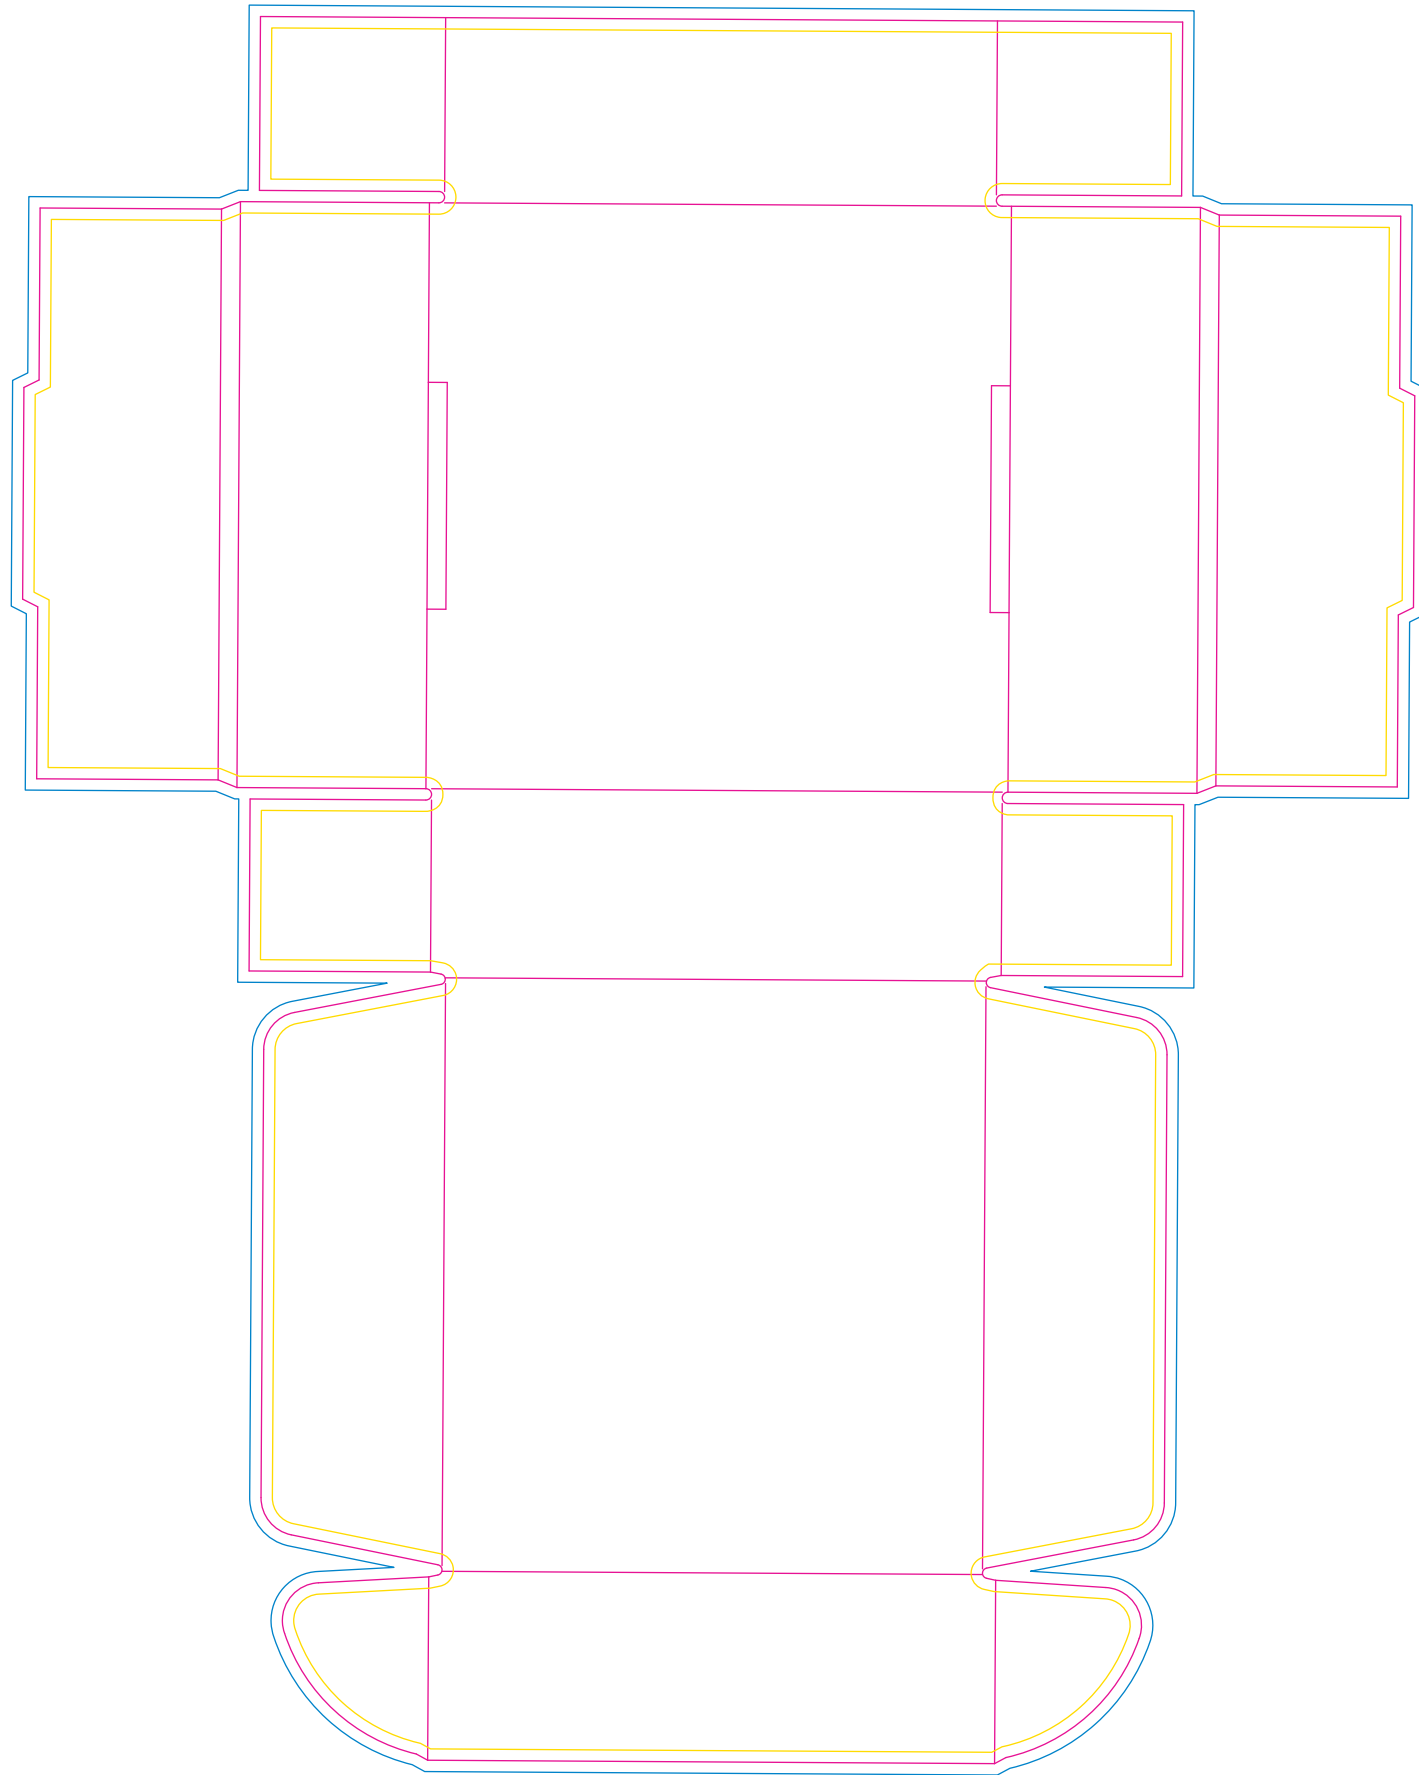

Product: PCHC014
Product Size: BOX:15.5X15.5X5cm, Tin candles:6x6x4cm
Decoration Options: CMYK

Tin candles Box

Shown at 50% actual size
Print size: 368.3mm(w) x 462.1mm(h)

Tin candles lid

Shown at 100% actual size
Print size: 62mm(w) x 62mm(h)

Body of Tin candles

Shown at 100% actual size
Print size: 95mm(w) x 95mm(h)

- Knife line
- Safe print area
- Bleed line