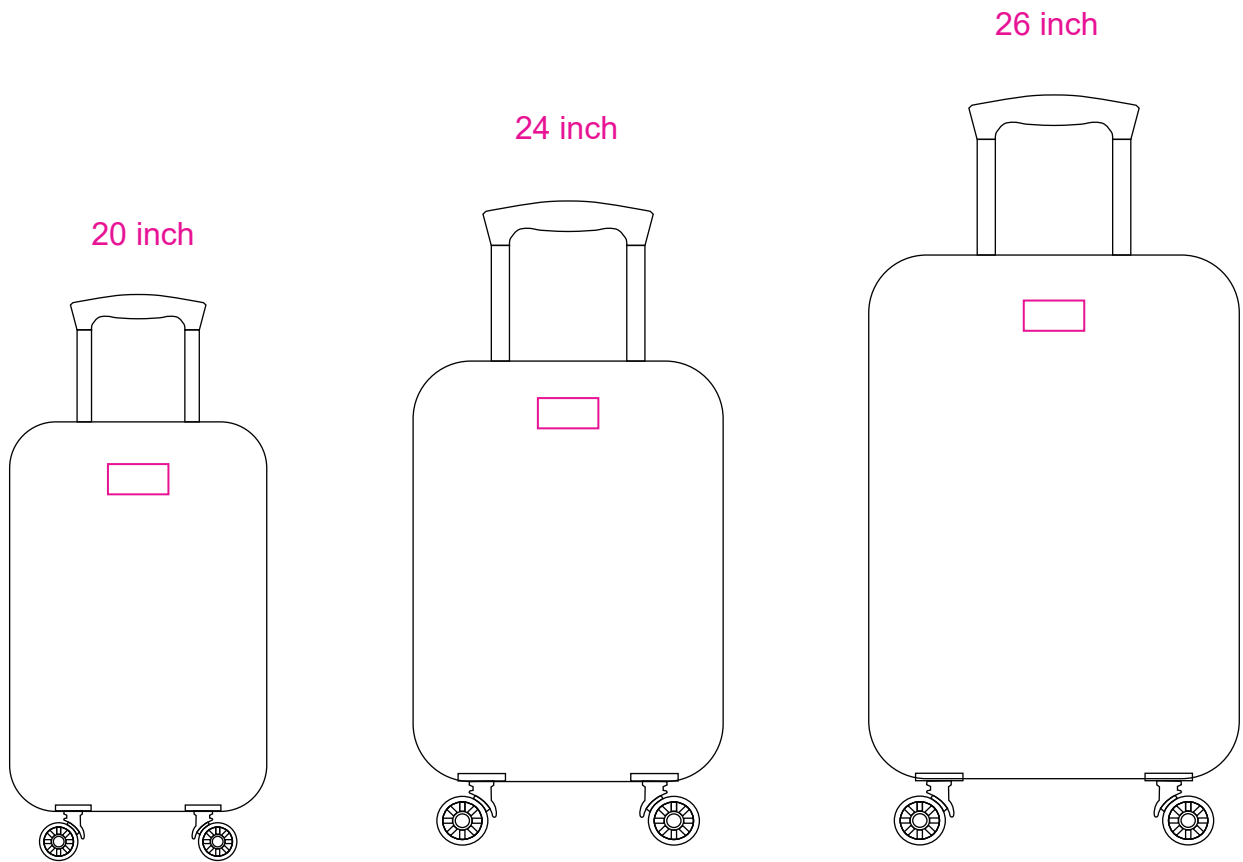

Product: PCK023
Product Size: 20 inch:34x58x23cm
24 inch:41x64x24cm
26 inch:49x78x27cm
Decoration Options: Screen Print

Shown at 10% actual size
Print size: 80mm(W) x 40mm(H)